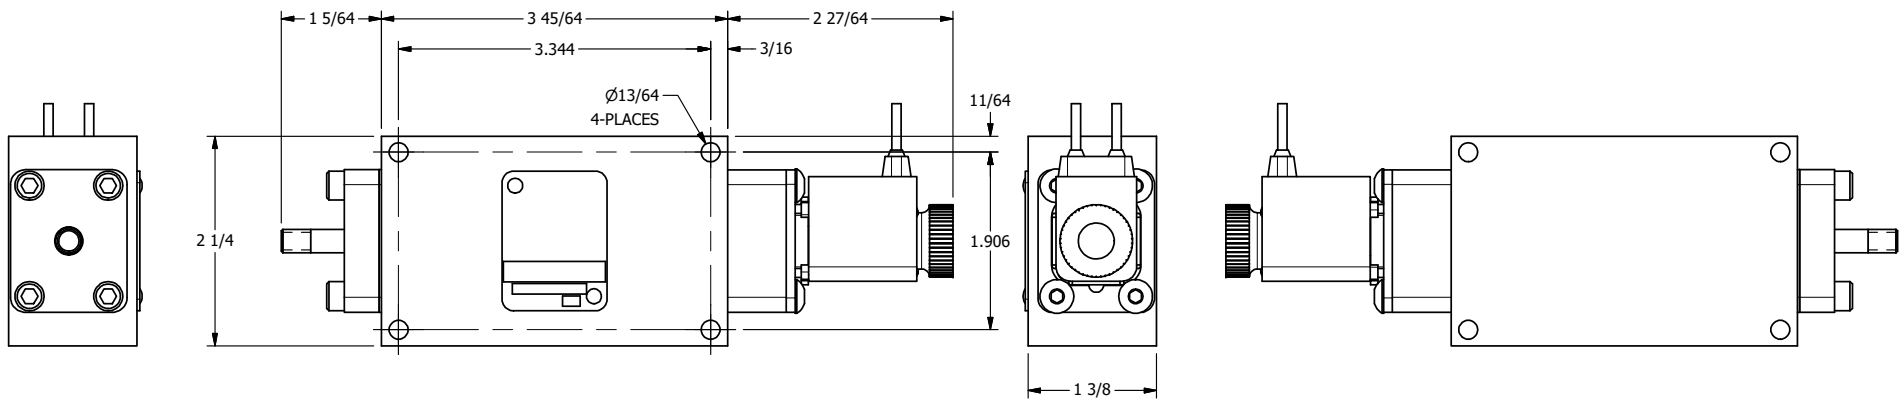

4

3

2

1

AAA
PRODUCTS
INTERNATIONAL

**AAA PRODUCTS
INTERNATIONAL**
7114 Harry Hines Blvd
Dallas, TX 75235

TITLE: 1/4" SIDE PORT, SNGL SOL, 2 POS,
SPR RTRN, LEAD,
INDCTR PIN, DUST EXCLDR

DRAWING NO.:
DIM_ESO2MLK