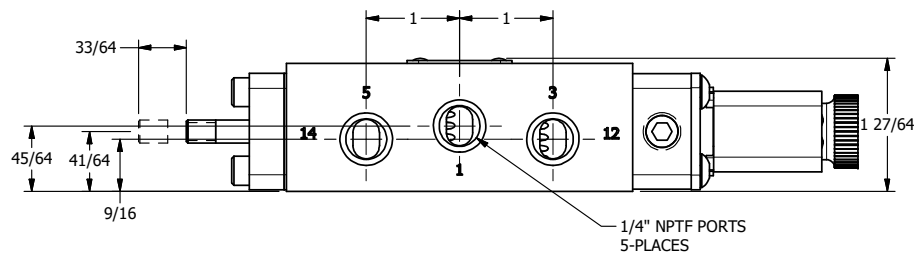

4

3

2

1

AAA
PRODUCTS
INTERNATIONAL

**AAA PRODUCTS
INTERNATIONAL**
7114 Harry Hines Blvd
Dallas, TX 75235

TITLE: 1/4" SIDE PORT, SNGL SOL, 2 POS,
SPR RTRN, LEAD,
INDCTR PIN, DUST EXCLDR

DRAWING NO.:
DIM_ESO2MLK