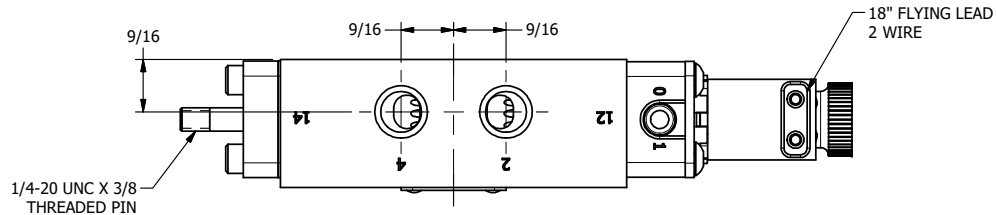

4

3

2

1

AAA
PRODUCTS
INTERNATIONAL

**AAA PRODUCTS
INTERNATIONAL**
7114 Harry Hines Blvd
Dallas, TX 75235

TITLE: 1/4" SIDE PORT, SNGL SOL, 2 POS,
SPR RTRN, LEAD,
INDCTR PIN, DUST EXCLDR

DRAWING NO.:
DIM_ESO2MLK