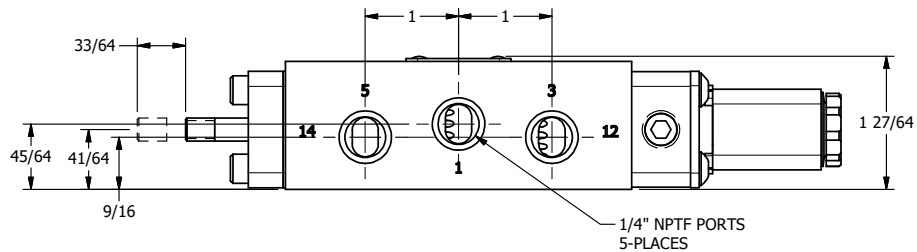

4 3 2 1

4 3 2 1

**AAA**  
PRODUCTS  
INTERNATIONAL

**AAA PRODUCTS  
INTERNATIONAL**  
7114 Harry Hines Blvd  
Dallas, TX 75235

TITLE: 1/4" SIDE PORT, SNGL SOL, 2 POS,  
SPRING RTRN, FLYING LEAD,  
THREADED INDICATOR PIN