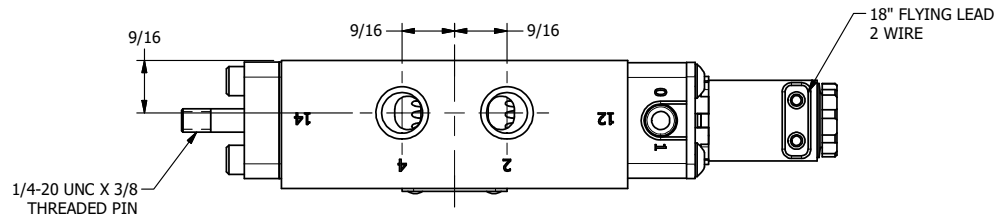

4 3 2 1

4 3 2 1

**AAA**  
PRODUCTS  
INTERNATIONAL

**AAA PRODUCTS  
INTERNATIONAL**  
7114 Harry Hines Blvd  
Dallas, TX 75235

TITLE: 1/4" SIDE PORT, SNGL SOL, 2 POS,  
SPRING RTRN, FLYING LEAD,  
THREADED INDICATOR PIN