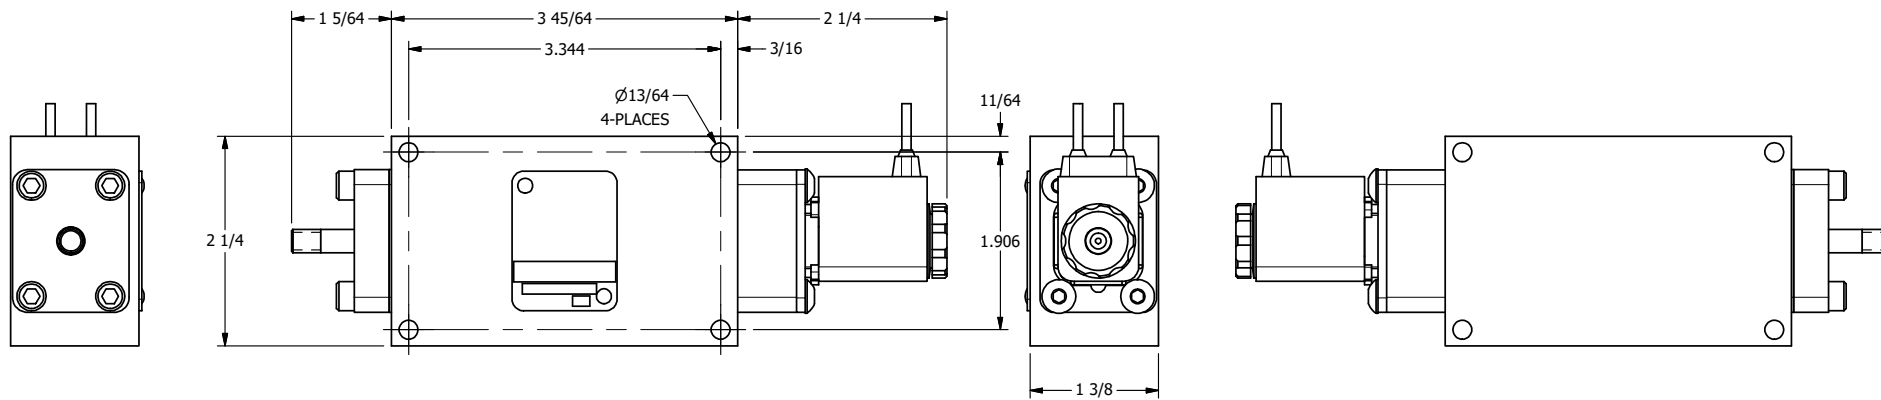

4 3 2 1

4 3 2 1

**AAA**  
PRODUCTS  
INTERNATIONAL

**AAA PRODUCTS  
INTERNATIONAL**  
7114 Harry Hines Blvd  
Dallas, TX 75235

TITLE: 1/4" SIDE PORT, SNGL SOL, 2 POS,  
SPRING RTRN, FLYING LEAD,  
THREADED INDICATOR PIN

DRAWING NO.:  
DIM\_ESO2MK

THE INFORMATION CONTAINED WITHIN THIS DOCUMENT IS PROPRIETARY TO AAA PRODUCTS AND MAY NOT BE DISCLOSED WITHOUT PRIOR WRITTEN CONSENT