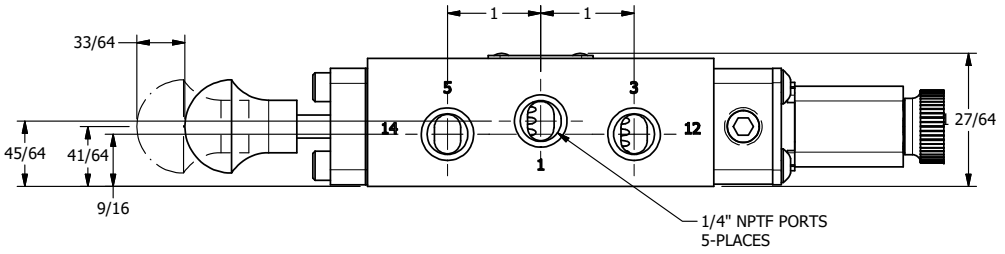

A

A

AAA
PRODUCTS
INTERNATIONAL

**AAA PRODUCTS
INTERNATIONAL**
7114 Harry Hines Blvd
Dallas, TX 75235

TITLE: 1/4" SIDE PORT, SNGL SOL, 2 POS,
SPRING RTRN, DUST EXCLDR,
SPOOL OVRD

DRAWING NO.:
DIM_ESO2LOS

4 | 3 | 2

THE INFORMATION CONTAINED WITHIN THIS DOCUMENT IS PROPRIETARY TO AAA PRODUCTS AND MAY NOT BE DISCLOSED WITHOUT PRIOR WRITTEN CONSENT