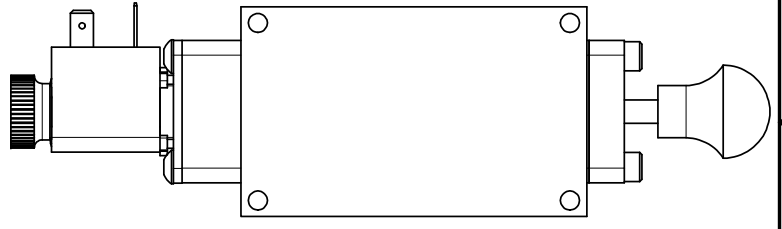

4 | 3 | 2 | 1

B

B

A

A

A

AAA
PRODUCTS
INTERNATIONAL

**AAA PRODUCTS
INTERNATIONAL**
7114 Harry Hines Blvd
Dallas, TX 75235

TITLE: 1/4" SIDE PORT, SNGL SOL, 2 POS,
SPRING RTRN, DUST EXCLDR,
SPOOL OVRD

DRAWING NO.:
DIM_ESO2LOS

4 | 3 | 2

THE INFORMATION CONTAINED WITHIN THIS DOCUMENT IS PROPRIETARY TO AAA PRODUCTS AND MAY NOT BE DISCLOSED WITHOUT PRIOR WRITTEN CONSENT