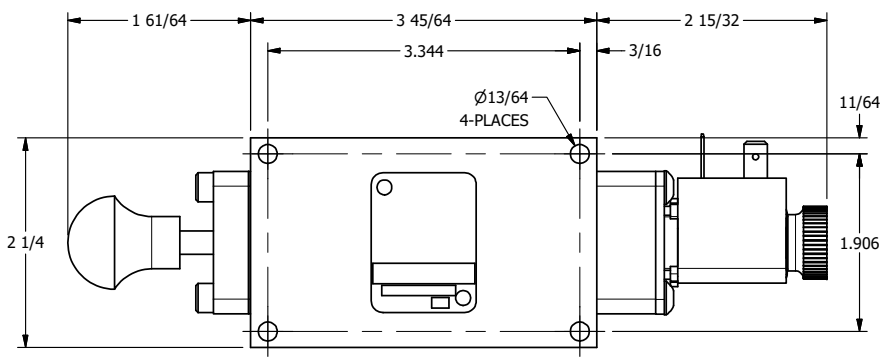

4 | 3 | 2 | 1

B

B

A

A

A

AAA
PRODUCTS
INTERNATIONAL

**AAA PRODUCTS
INTERNATIONAL**
7114 Harry Hines Blvd
Dallas, TX 75235

TITLE: 1/4" SIDE PORT, SNGL SOL, 2 POS,
SPRING RTRN, DUST EXCLDR,
SPOOL OVRD

DRAWING NO.:
DIM_ESO2LOS

4 | 3 | 2

THE INFORMATION CONTAINED WITHIN THIS DOCUMENT IS PROPRIETARY TO AAA PRODUCTS AND MAY NOT BE DISCLOSED WITHOUT PRIOR WRITTEN CONSENT