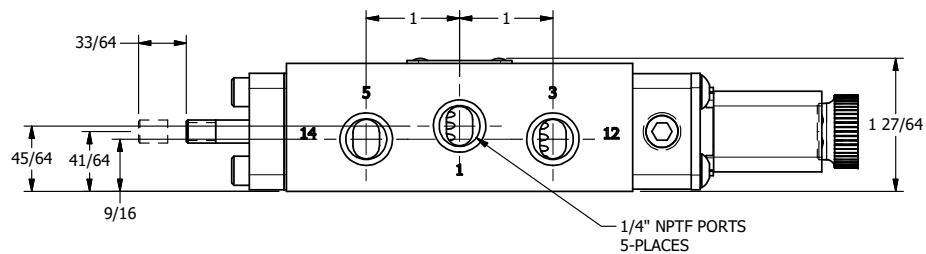

4

3

2

1

AAA
PRODUCTS
INTERNATIONAL

**AAA PRODUCTS
INTERNATIONAL**
7114 Harry Hines Blvd
Dallas, TX 75235

TITLE: 1/4" SIDE PORT, SNGL SOL, 2 POS,
SPRING RTRN, DUST EXLDR,
THREADED INDICATOR PIN

DRAWING NO.:
DIM_ESO2LK