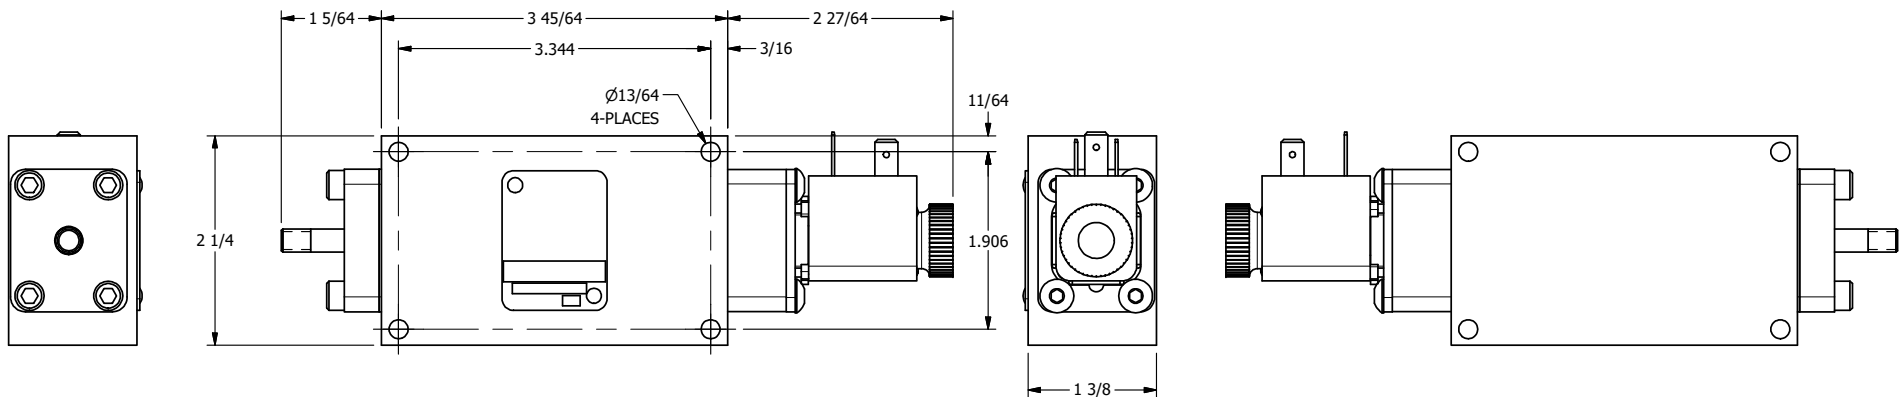

4

3

2

1

AAA
PRODUCTS
INTERNATIONAL

**AAA PRODUCTS
INTERNATIONAL**
7114 Harry Hines Blvd
Dallas, TX 75235

TITLE: 1/4" SIDE PORT, SNGL SOL, 2 POS,
SPRING RTRN, DUST EXLDR,
THREADED INDICATOR PIN

DRAWING NO.:
DIM_ESO2LK