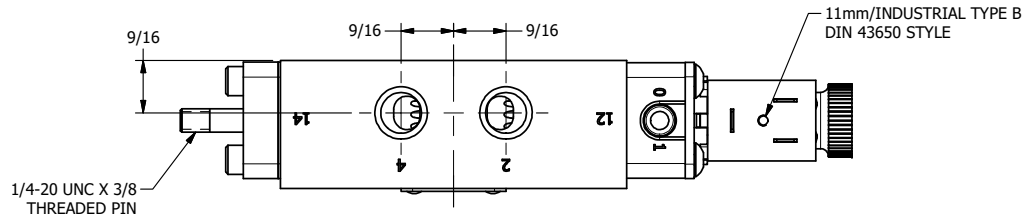

4

3

2

1

AAA
PRODUCTS
INTERNATIONAL

**AAA PRODUCTS
INTERNATIONAL**
7114 Harry Hines Blvd
Dallas, TX 75235

TITLE: 1/4" SIDE PORT, SNGL SOL, 2 POS,
SPRING RTRN, DUST EXLDR,
THREADED INDICATOR PIN

DRAWING NO.:
DIM_ESO2LK