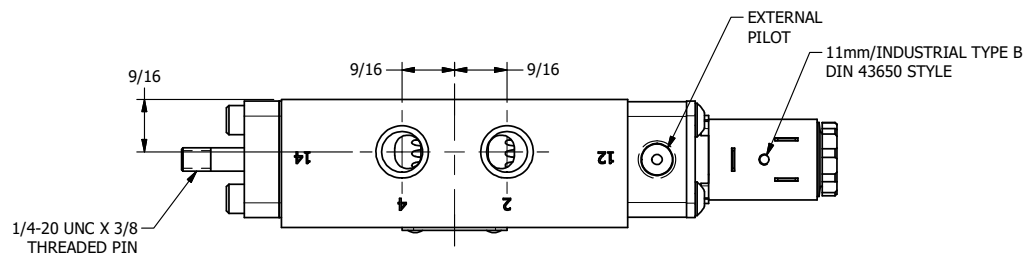

4 3 2 1

AAA
PRODUCTS
INTERNATIONAL

**AAA PRODUCTS
INTERNATIONAL**
7114 Harry Hines Blvd
Dallas, TX 75235

TITLE: 1/4" SIDE PORT, SNGL SOL, 2 POS,
SPRING RTRN,
THREADED INDCTR PIN, EXT PILOT

DRAWING NO.:
DIM_ESO2KZ