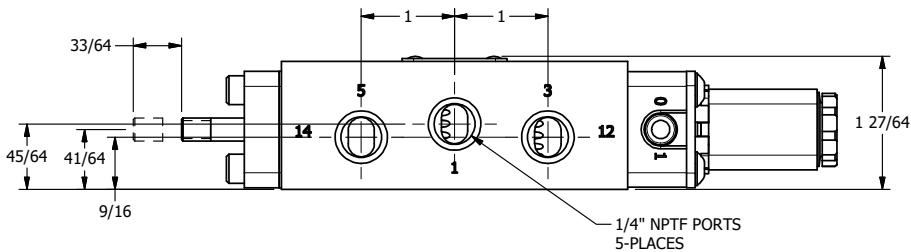

4 3 2 1

AAA
PRODUCTS
INTERNATIONAL

**AAA PRODUCTS
INTERNATIONAL**
7114 Harry Hines Blvd
Dallas, TX 75235

TITLE: 1/4" SIDE PORT, SNGL SOL, 2 POS,
SPRING RTRN,
THREADED INDCTR PIN, EXT PILOT

DRAWING NO.:
DIM_ESO2KZ