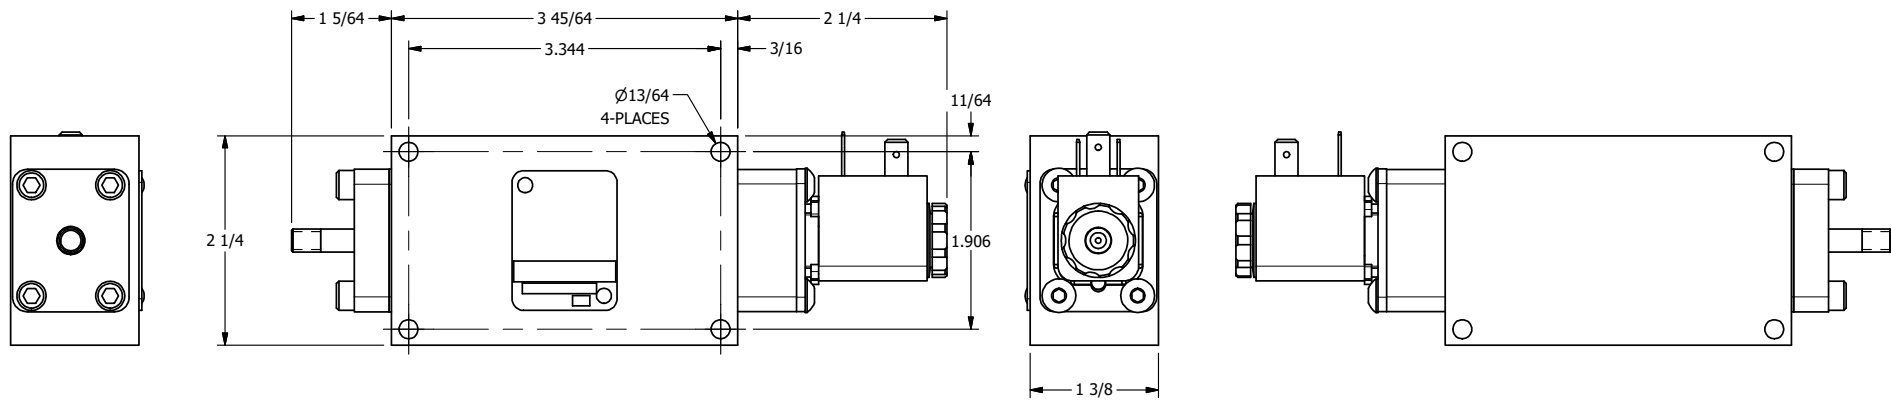

4 3 2 1

AAA
PRODUCTS
INTERNATIONAL

**AAA PRODUCTS
INTERNATIONAL**
7114 Harry Hines Blvd
Dallas, TX 75235

TITLE: 1/4" SIDE PORT, SNGL SOL, 2 POS,
SPRING RTRN,
THREADED INDCTR PIN, EXT PILOT

DRAWING NO.:
DIM_ESO2KZ