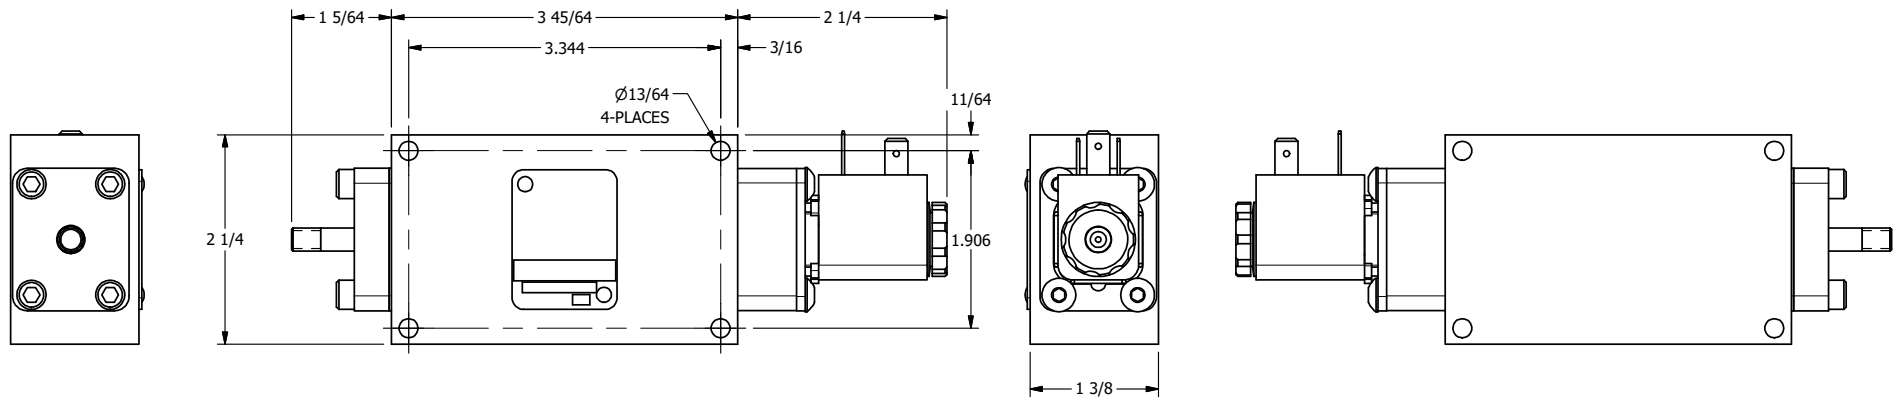

4 3 2 1

**AAA**  
PRODUCTS  
INTERNATIONAL

**AAA PRODUCTS  
INTERNATIONAL**  
7114 Harry Hines Blvd  
Dallas, TX 75235

TITLE: 1/4" SIDE PORT, SNGL SOL, 2 POS,  
SPRING RTRN,  
THREADED INDICATOR PIN

DRAWING NO.:  
DIM\_ESO2K