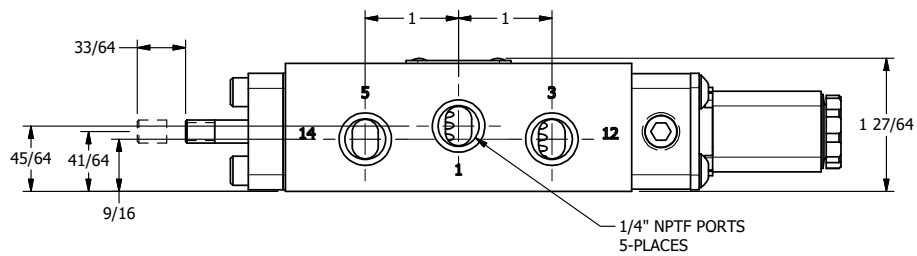

4 3 2 1

**AAA**  
PRODUCTS  
INTERNATIONAL

**AAA PRODUCTS  
INTERNATIONAL**  
7114 Harry Hines Blvd  
Dallas, TX 75235

TITLE: 1/4" SIDE PORT, SNGL SOL, 2 POS,  
SPRING RTRN,  
THREADED INDICATOR PIN

DRAWING NO.:  
DIM\_ESO2K