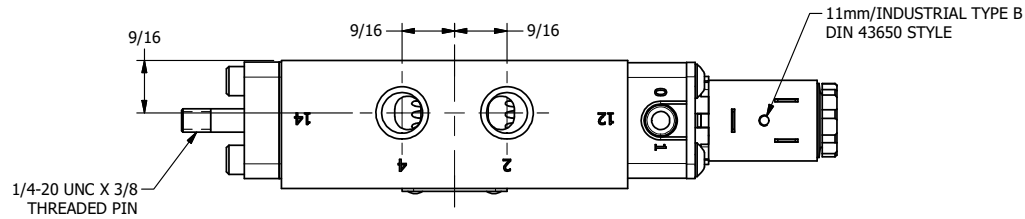

4 3 2 1

**AAA**  
PRODUCTS  
INTERNATIONAL

**AAA PRODUCTS  
INTERNATIONAL**  
7114 Harry Hines Blvd  
Dallas, TX 75235

TITLE: 1/4" SIDE PORT, SNGL SOL, 2 POS,  
SPRING RTRN,  
THREADED INDICATOR PIN

DRAWING NO.:  
DIM\_ESO2K