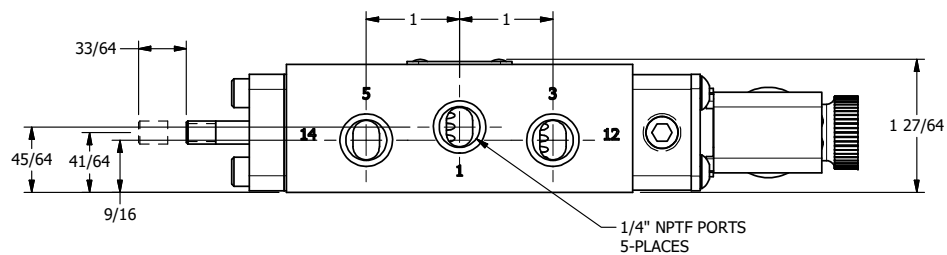

4

3

2

1

**AAA**  
PRODUCTS  
INTERNATIONAL

**AAA PRODUCTS  
INTERNATIONAL**  
7114 Harry Hines Blvd  
Dallas, TX 75235

TITLE: 1/4" SIDE PORT, SNGL SOL, 2 POS,  
SPR RTRN, MOLD-OVER,  
LCKNG OVRD, EXCLDR, THD PIN

DRAWING NO.:  
DIM\_ESO2JOLK

THE INFORMATION CONTAINED WITHIN THIS DOCUMENT IS PROPRIETARY TO AAA PRODUCTS AND MAY NOT BE DISCLOSED WITHOUT PRIOR WRITTEN CONSENT

4

3

2

1