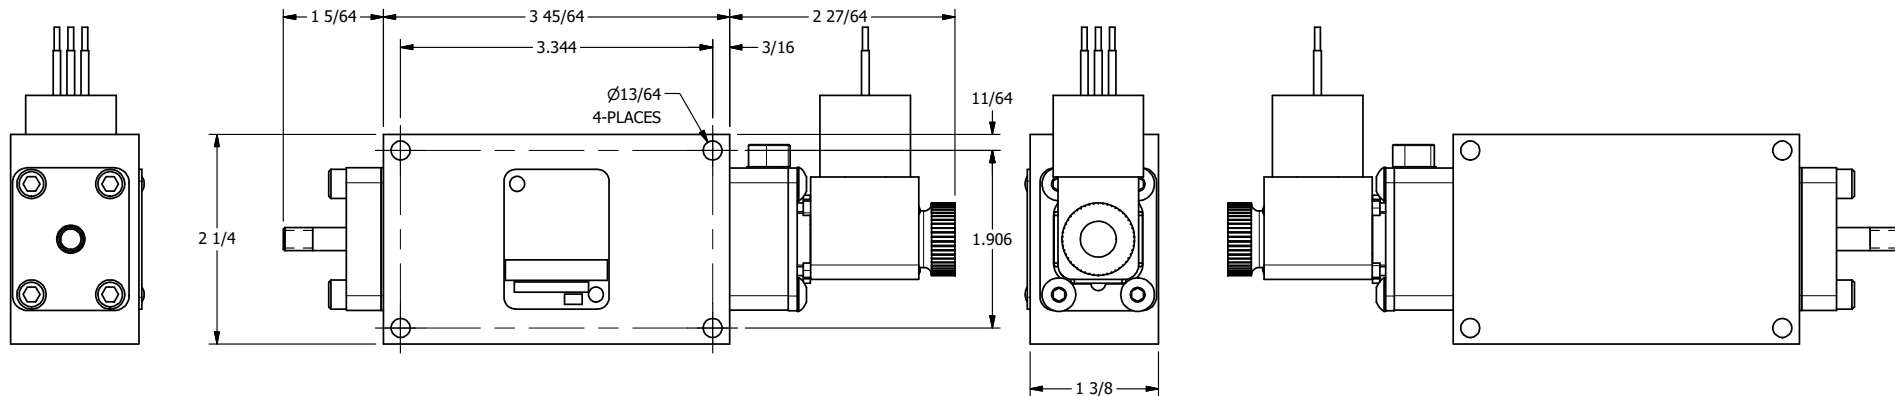

4

3

2

1

**AAA**  
PRODUCTS  
INTERNATIONAL

**AAA PRODUCTS  
INTERNATIONAL**  
7114 Harry Hines Blvd  
Dallas, TX 75235

TITLE: 1/4" SIDE PORT, SNGL SOL, 2 POS,  
SPR RTRN, MOLD-OVER,  
LCKNG OVRD, EXCLDR, THD PIN

DRAWING NO.:  
DIM\_ESO2JOLK

THE INFORMATION CONTAINED WITHIN THIS DOCUMENT IS PROPRIETARY TO AAA PRODUCTS AND MAY NOT BE DISCLOSED WITHOUT PRIOR WRITTEN CONSENT

4

3

2

1