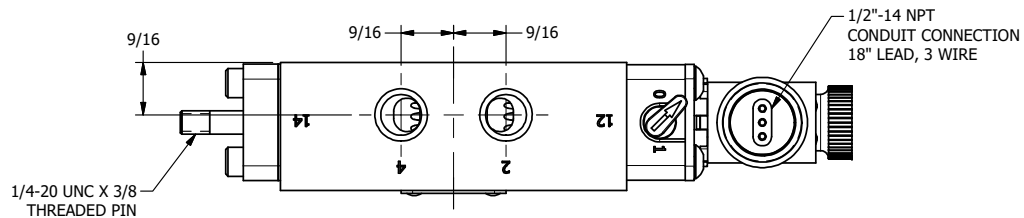

4

3

2

1

**AAA**  
PRODUCTS  
INTERNATIONAL

**AAA PRODUCTS  
INTERNATIONAL**  
7114 Harry Hines Blvd  
Dallas, TX 75235

TITLE: 1/4" SIDE PORT, SNGL SOL, 2 POS,  
SPR RTRN, MOLD-OVER,  
LCKNG OVRD, EXCLDR, THD PIN

DRAWING NO.:  
DIM\_ESO2JOLK

THE INFORMATION CONTAINED WITHIN THIS DOCUMENT IS PROPRIETARY TO AAA PRODUCTS AND MAY NOT BE DISCLOSED WITHOUT PRIOR WRITTEN CONSENT

4

3

2

1