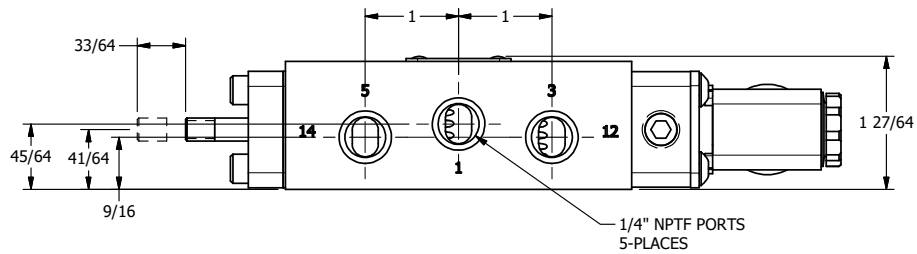

4 3 2 1

4 3 2

AAA
PRODUCTS
INTERNATIONAL

**AAA PRODUCTS
INTERNATIONAL**
7114 Harry Hines Blvd
Dallas, TX 75235

TITLE: 1/4" SIDE PORT, SNGL SOL, 2 POS,
SPRING RTRN, MOLD-OVER,
LCKNG OVRD, THREADED INDCTR PIN