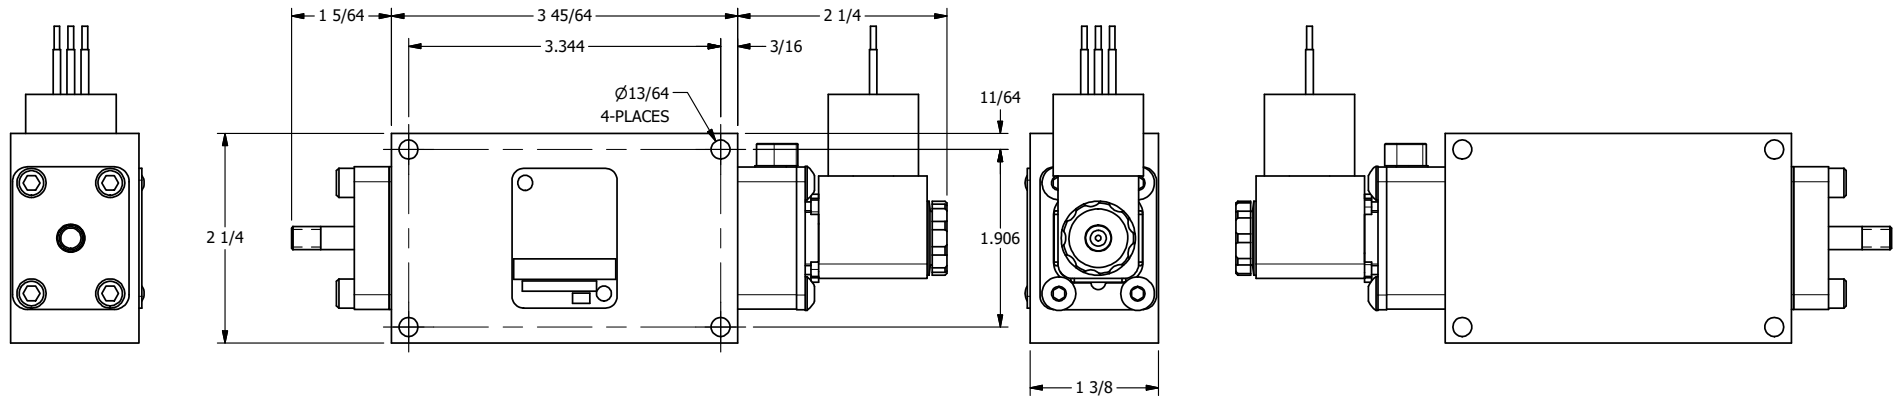

4 3 2 1

4 3 2

AAA
PRODUCTS
INTERNATIONAL

**AAA PRODUCTS
INTERNATIONAL**
7114 Harry Hines Blvd
Dallas, TX 75235

TITLE: 1/4" SIDE PORT, SNGL SOL, 2 POS,
SPRING RTRN, MOLD-OVER,
LCKNG OVRD, THREADED INDCTR PIN

DRAWING NO.:
DIM_ESO2JOK

THE INFORMATION CONTAINED WITHIN THIS DOCUMENT IS PROPRIETARY TO AAA PRODUCTS AND MAY NOT BE DISCLOSED WITHOUT PRIOR WRITTEN CONSENT