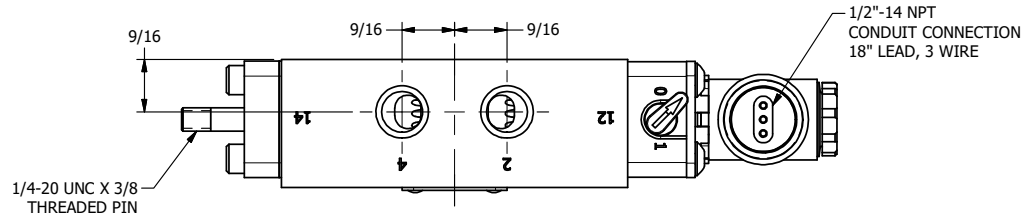

4 3 2 1

4 3 2

AAA
PRODUCTS
INTERNATIONAL

**AAA PRODUCTS
INTERNATIONAL**
7114 Harry Hines Blvd
Dallas, TX 75235

TITLE: 1/4" SIDE PORT, SNGL SOL, 2 POS,
SPRING RTRN, MOLD-OVER,
LCKNG OVRD, THREADED INDCTR PIN

DRAWING NO.:
DIM_ESO2JOK

THE INFORMATION CONTAINED WITHIN THIS DOCUMENT IS PROPRIETARY TO AAA PRODUCTS AND MAY NOT BE DISCLOSED WITHOUT PRIOR WRITTEN CONSENT