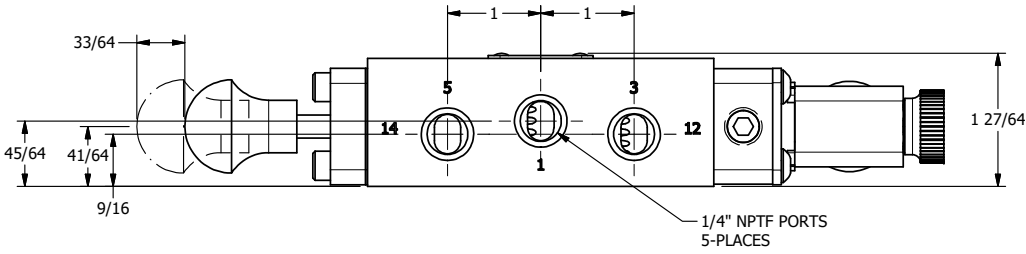

4 3 2 1

**AAA**  
PRODUCTS  
INTERNATIONAL

**AAA PRODUCTS  
INTERNATIONAL**  
7114 Harry Hines Blvd  
Dallas, TX 75235

TITLE: 1/4" SIDE PORT, SNGL SOL, 2 POS,  
SPR RTRN, MOLD-OVER,  
EXCLDR, SPOOL OVRD

DRAWING NO.:  
DIM\_ESO2JLOS