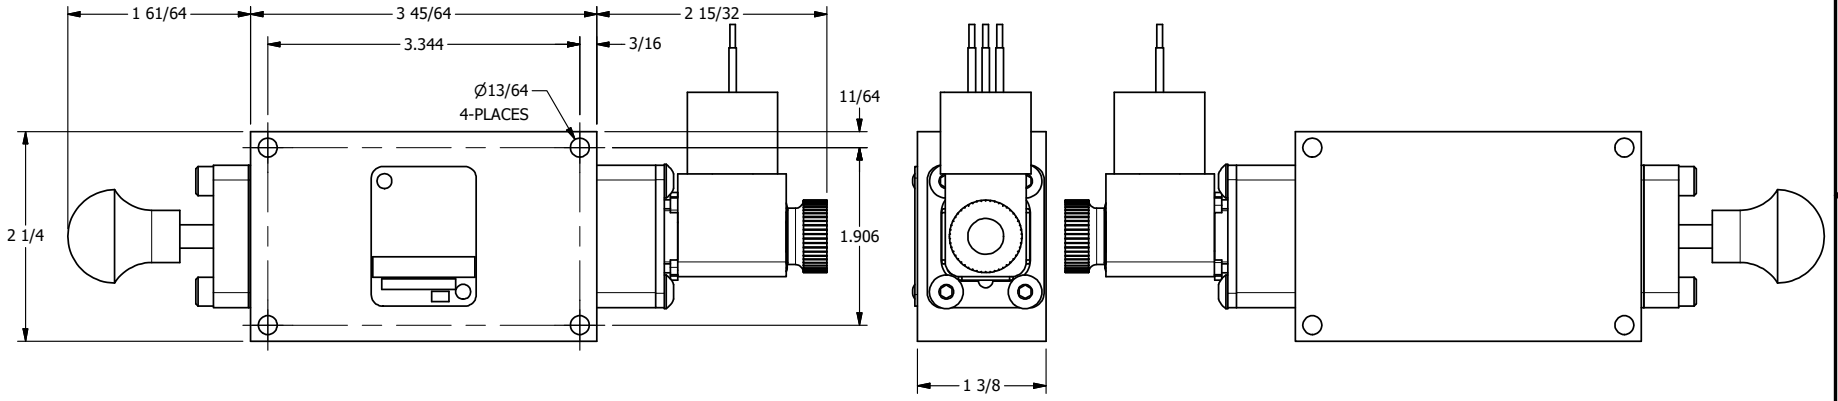

4 3 2 1

**AAA**  
PRODUCTS  
INTERNATIONAL

**AAA PRODUCTS  
INTERNATIONAL**  
7114 Harry Hines Blvd  
Dallas, TX 75235

TITLE: 1/4" SIDE PORT, SNGL SOL, 2 POS,  
SPR RTRN, MOLD-OVER,  
EXCLDR, SPOOL OVRD

DRAWING NO.:  
DIM\_ESO2JLOS