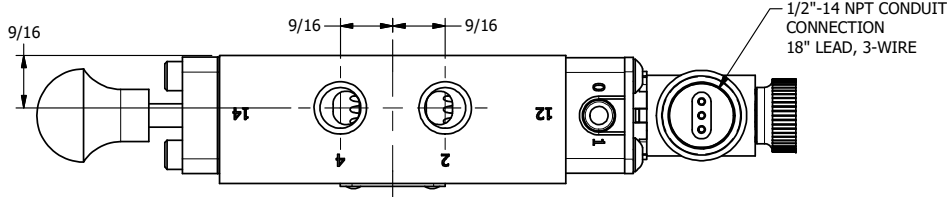

4 3 2 1

**AAA**  
PRODUCTS  
INTERNATIONAL

**AAA PRODUCTS  
INTERNATIONAL**  
7114 Harry Hines Blvd  
Dallas, TX 75235

TITLE: 1/4" SIDE PORT, SNGL SOL, 2 POS,  
SPR RTRN, MOLD-OVER,  
EXCLDR, SPOOL OVRD

DRAWING NO.:  
DIM\_ESO2JLOS