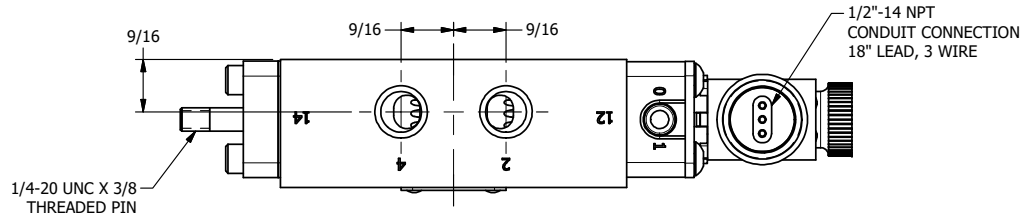

4

3

2

1

**AAA**  
PRODUCTS  
INTERNATIONAL

**AAA PRODUCTS  
INTERNATIONAL**  
7114 Harry Hines Blvd  
Dallas, TX 75235

TITLE: 1/4" SIDE PORT, SNGL SOL, 2 POS,  
SPR RTRN, MOLD-OVER,  
INDCTR PIN, DUST EXCLDR

DRAWING NO.:  
DIM\_ESO2JLK

THE INFORMATION CONTAINED WITHIN THIS DOCUMENT IS PROPRIETARY TO AAA PRODUCTS AND MAY NOT BE DISCLOSED WITHOUT PRIOR WRITTEN CONSENT

4

3

2

1