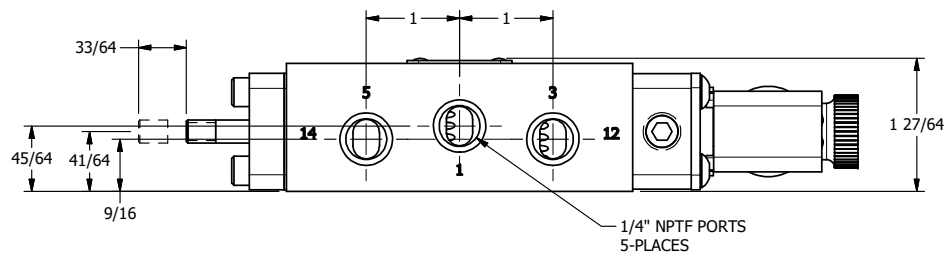

4

3

2

1

**AAA**  
PRODUCTS  
INTERNATIONAL

**AAA PRODUCTS  
INTERNATIONAL**  
7114 Harry Hines Blvd  
Dallas, TX 75235

TITLE: 1/4" SIDE PORT, SNGL SOL, 2 POS,  
SPR RTRN, MOLD-OVER,  
INDCTR PIN, DUST EXCLDR

DRAWING NO.:  
DIM\_ESO2JLK

THE INFORMATION CONTAINED WITHIN THIS DOCUMENT IS PROPRIETARY TO AAA PRODUCTS AND MAY NOT BE DISCLOSED WITHOUT PRIOR WRITTEN CONSENT

4

3

2

1