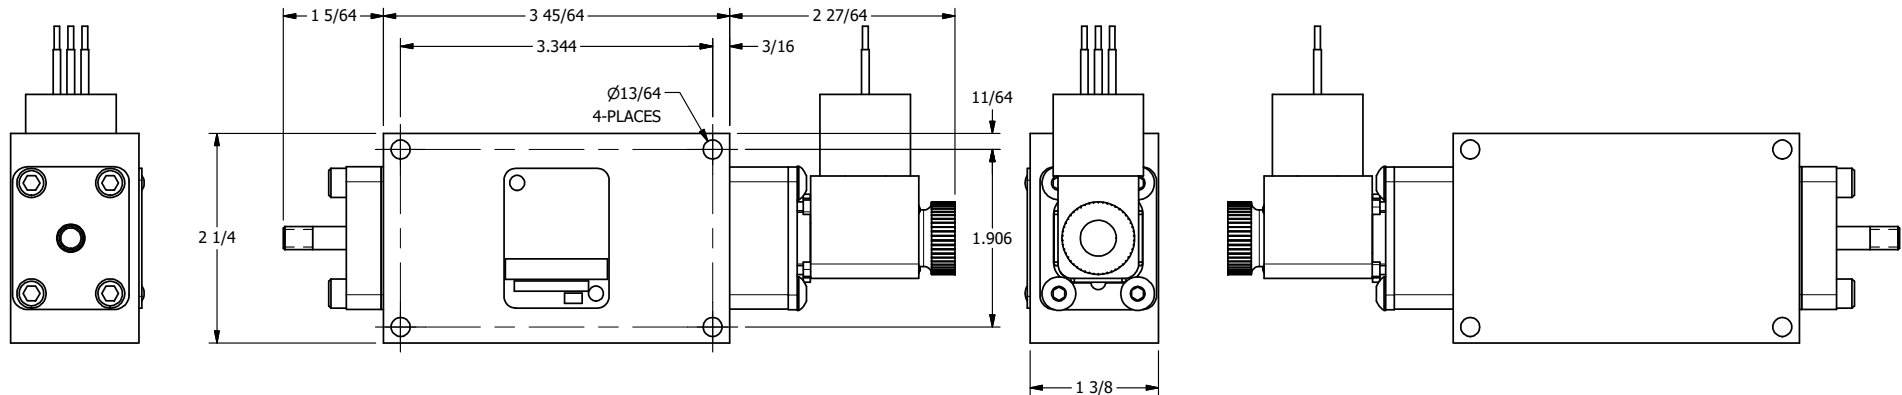

4

3

2

1

**AAA**  
PRODUCTS  
INTERNATIONAL

**AAA PRODUCTS  
INTERNATIONAL**  
7114 Harry Hines Blvd  
Dallas, TX 75235

TITLE: 1/4" SIDE PORT, SNGL SOL, 2 POS,  
SPR RTRN, MOLD-OVER,  
INDCTR PIN, DUST EXCLDR

DRAWING NO.:  
DIM\_ESO2JLK

THE INFORMATION CONTAINED WITHIN THIS DOCUMENT IS PROPRIETARY TO AAA PRODUCTS AND MAY NOT BE DISCLOSED WITHOUT PRIOR WRITTEN CONSENT

4

3

2

1