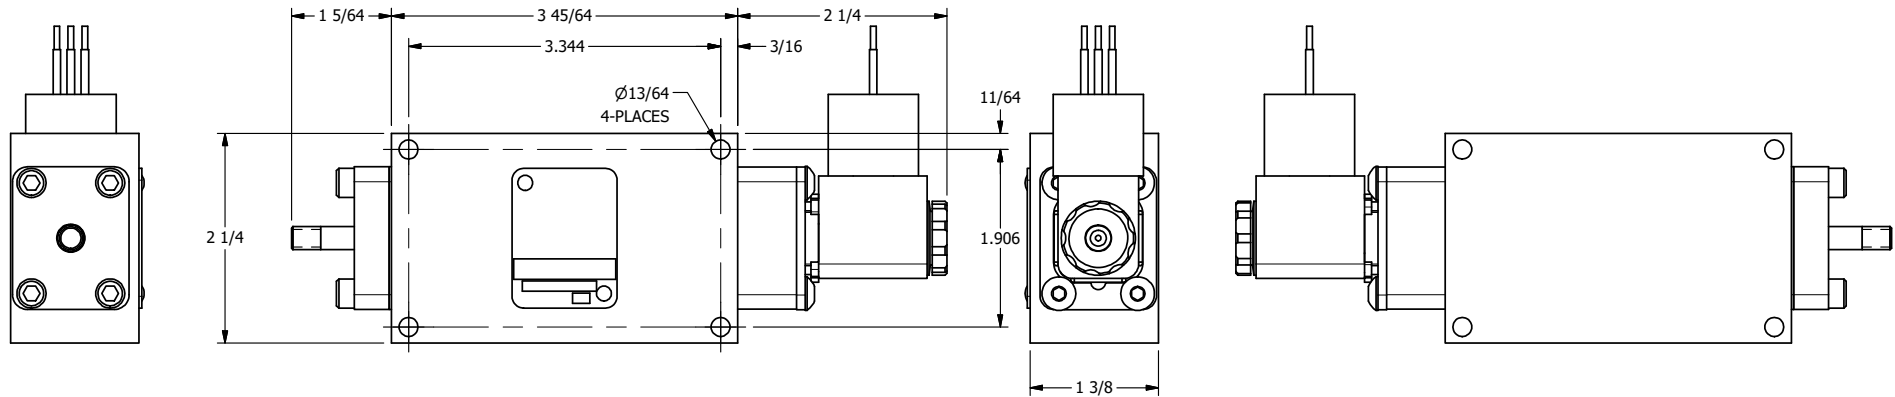

4 3 2 1

**AAA**  
PRODUCTS  
INTERNATIONAL

**AAA PRODUCTS  
INTERNATIONAL**  
7114 Harry Hines Blvd  
Dallas, TX 75235

TITLE: 1/4" SIDE PORT, SNGL SOL, 2 POS,  
SPRING RTRN, MOLD-OVER,  
THREADED INDICATOR PIN

DRAWING NO.:  
DIM\_ES02JK

4 3 2

THE INFORMATION CONTAINED WITHIN THIS DOCUMENT IS PROPRIETARY TO AAA PRODUCTS AND MAY NOT BE DISCLOSED WITHOUT PRIOR WRITTEN CONSENT