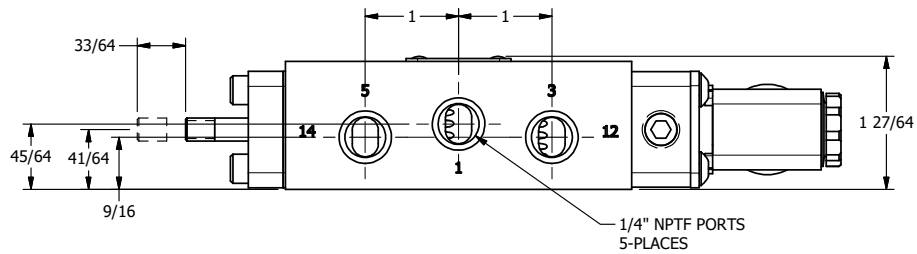

4 3 2 1

**AAA**  
PRODUCTS  
INTERNATIONAL

**AAA PRODUCTS  
INTERNATIONAL**  
7114 Harry Hines Blvd  
Dallas, TX 75235

TITLE: 1/4" SIDE PORT, SNGL SOL, 2 POS,  
SPRING RTRN, MOLD-OVER,  
THREADED INDICATOR PIN