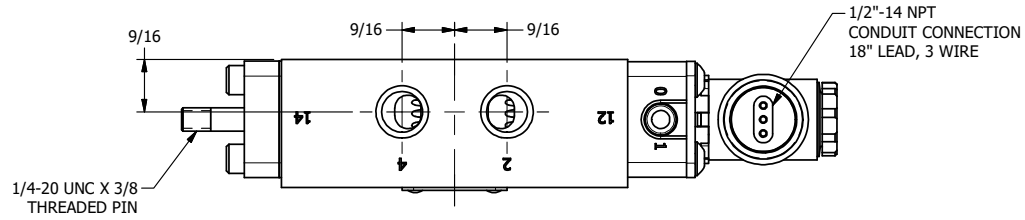

4 3 2 1

**AAA**  
PRODUCTS  
INTERNATIONAL

**AAA PRODUCTS  
INTERNATIONAL**  
7114 Harry Hines Blvd  
Dallas, TX 75235

TITLE: 1/4" SIDE PORT, SNGL SOL, 2 POS,  
SPRING RTRN, MOLD-OVER,  
THREADED INDICATOR PIN

DRAWING NO.:  
DIM\_ES02JK

4 3 2

THE INFORMATION CONTAINED WITHIN THIS DOCUMENT IS PROPRIETARY TO AAA PRODUCTS AND MAY NOT BE DISCLOSED WITHOUT PRIOR WRITTEN CONSENT