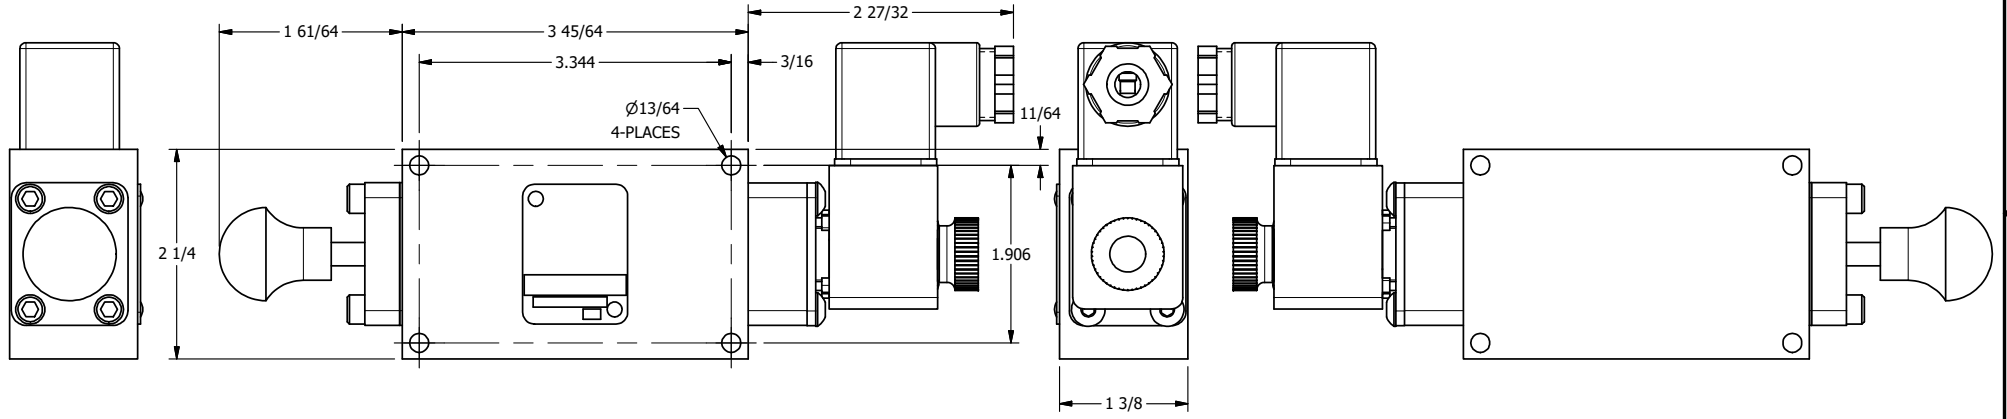

4 | 3 | 2 | 1

**AAA**  
PRODUCTS  
INTERNATIONAL

**AAA PRODUCTS  
INTERNATIONAL**  
7114 Harry Hines Blvd  
Dallas, TX 75235

TITLE: 1/4" SIDE PORT, SNGL SOL, 2 POS,  
SPR RTRN, INTR SAFE,  
EXCLDR, SPOOL OVRD

DRAWING NO.:  
DIM\_ESO2ALOS

4 | 3 | 2

THE INFORMATION CONTAINED WITHIN THIS DOCUMENT IS PROPRIETARY TO AAA PRODUCTS AND MAY NOT BE DISCLOSED WITHOUT PRIOR WRITTEN CONSENT