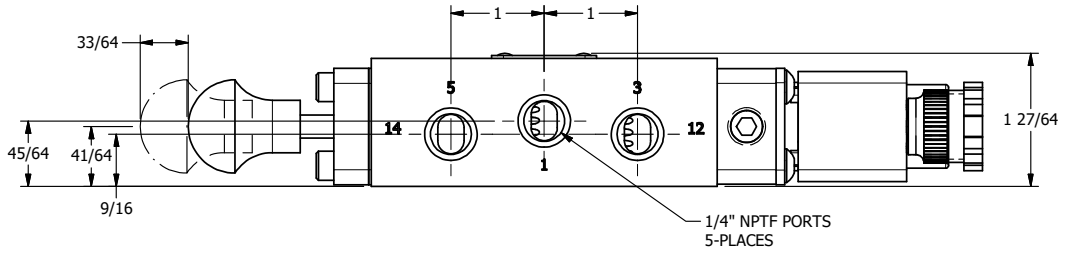

4 | 3 | 2 | 1

**AAA**  
PRODUCTS  
INTERNATIONAL

**AAA PRODUCTS  
INTERNATIONAL**  
7114 Harry Hines Blvd  
Dallas, TX 75235

TITLE: 1/4" SIDE PORT, SNGL SOL, 2 POS,  
SPR RTRN, INTR SAFE,  
EXCLDR, SPOOL OVRD

DRAWING NO.:  
DIM\_ESO2ALOS

4 | 3 | 2

THE INFORMATION CONTAINED WITHIN THIS DOCUMENT IS PROPRIETARY TO AAA PRODUCTS AND MAY NOT BE DISCLOSED WITHOUT PRIOR WRITTEN CONSENT