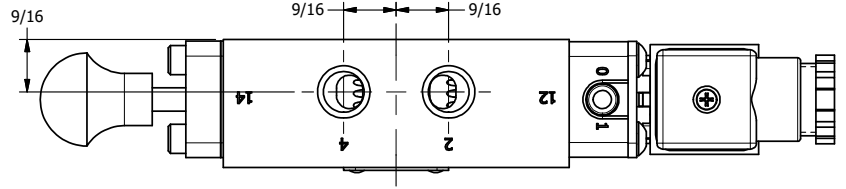

4 | 3 | 2 | 1

**AAA**  
PRODUCTS  
INTERNATIONAL

**AAA PRODUCTS  
INTERNATIONAL**  
7114 Harry Hines Blvd  
Dallas, TX 75235

TITLE: 1/4" SIDE PORT, SNGL SOL, 2 POS,  
SPR RTRN, INTR SAFE,  
EXCLDR, SPOOL OVRD

DRAWING NO.:  
DIM\_ESO2ALOS

4 | 3 | 2

THE INFORMATION CONTAINED WITHIN THIS DOCUMENT IS PROPRIETARY TO AAA PRODUCTS AND MAY NOT BE DISCLOSED WITHOUT PRIOR WRITTEN CONSENT