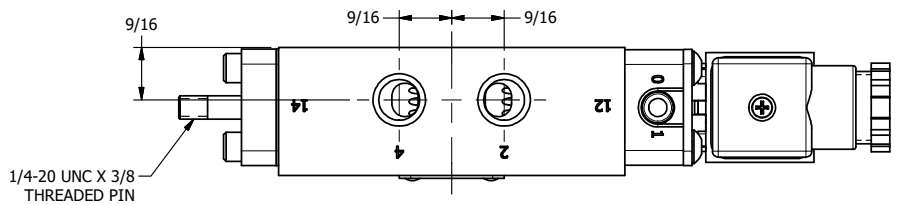

4 3 2 1

AAA
PRODUCTS
INTERNATIONAL

**AAA PRODUCTS
INTERNATIONAL**
7114 Harry Hines Blvd
Dallas, TX 75235

TITLE:
1/4" SIDE PORT, SNGL SOL, 2 POS,
SPRING RTRN, INTRINSICALLY SAFE,
THREADED INDICATOR PIN

DRAWING NO.:
DIM_ESO2AK