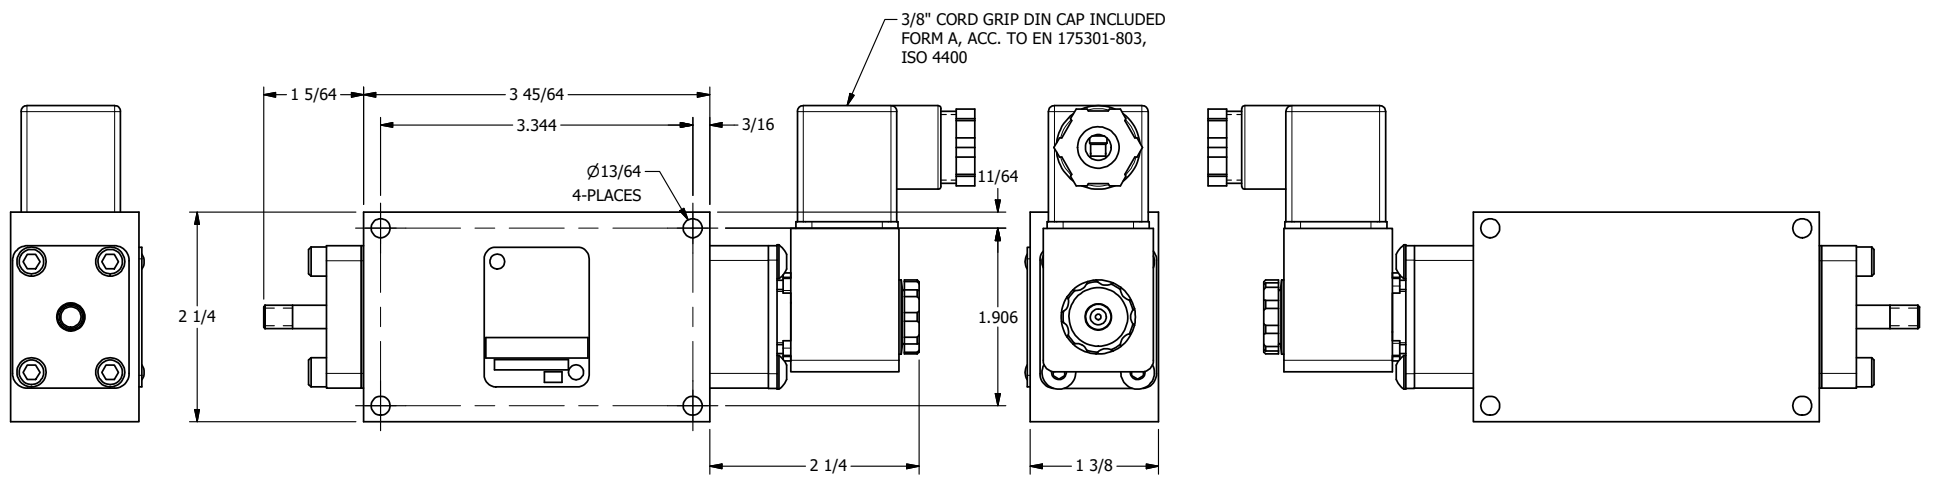

4 3 2 1

AAA
PRODUCTS
INTERNATIONAL

**AAA PRODUCTS
INTERNATIONAL**
7114 Harry Hines Blvd
Dallas, TX 75235

TITLE:
1/4" SIDE PORT, SNGL SOL, 2 POS,
SPRING RTRN, INTRINSICALLY SAFE,
THREADED INDICATOR PIN

DRAWING NO.:
DIM_ESO2AK