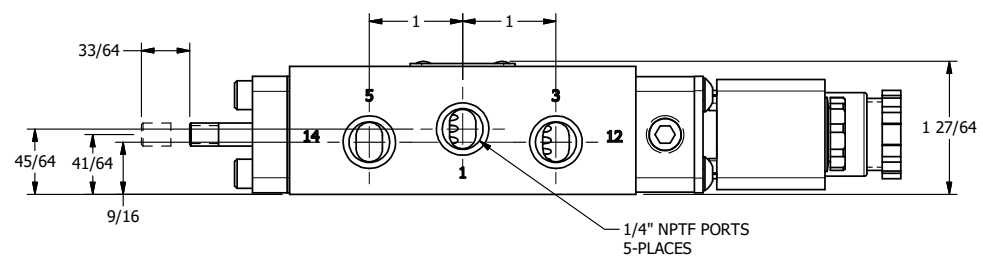

4 3 2 1

AAA
PRODUCTS
INTERNATIONAL

**AAA PRODUCTS
INTERNATIONAL**
7114 Harry Hines Blvd
Dallas, TX 75235

TITLE:
1/4" SIDE PORT, SNGL SOL, 2 POS,
SPRING RTRN, INTRINSICALLY SAFE,
THREADED INDICATOR PIN

DRAWING NO.:
DIM_ESO2AK