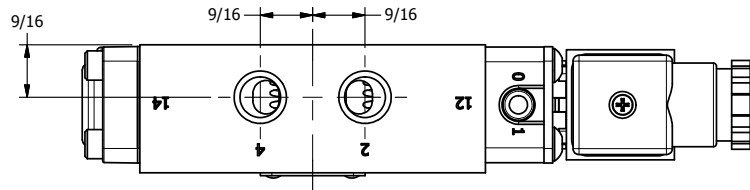

4 3 2 1

3/8" CORD GRIP DIN CAP INCLUDED
FORM A, ACC. TO EN 175301-803,
ISO 4400

AAA
PRODUCTS
INTERNATIONAL

**AAA PRODUCTS
INTERNATIONAL**
7114 Harry Hines Blvd
Dallas, TX 75235

TITLE: 1/4" SIDE PORT, SNGL SOL, 2 POS,
SPR RTRN, INTRINSICALLY SAFE,
24VDC

DRAWING NO.:
DIM_ESO2A

4 3 2 1

THE INFORMATION CONTAINED WITHIN THIS DOCUMENT IS PROPRIETARY TO AAA PRODUCTS AND MAY NOT BE DISCLOSED WITHOUT PRIOR WRITTEN CONSENT