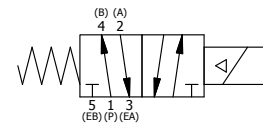

4 3 2 1

3/8" CORD GRIP DIN CAP INCLUDED
FORM A, ACC. TO EN 175301-803,
ISO 4400

AAA
PRODUCTS
INTERNATIONAL

**AAA PRODUCTS
INTERNATIONAL**
7114 Harry Hines Blvd
Dallas, TX 75235

TITLE: 1/4" SIDE PORT, SNGL SOL, 2 POS,
SPR RTRN, INTRINSICALLY SAFE,
24VDC