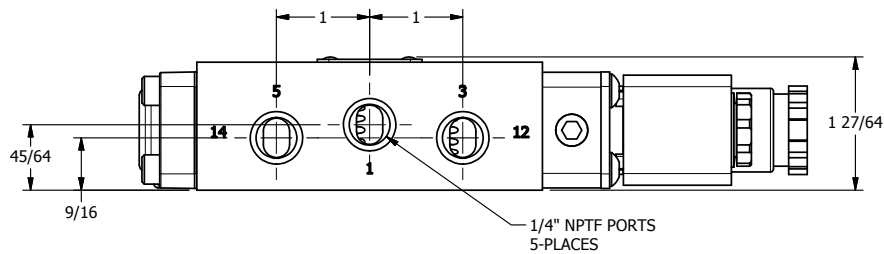

4 3 2 1

3/8" CORD GRIP DIN CAP INCLUDED
FORM A, ACC. TO EN 175301-803,
ISO 4400

AAA
PRODUCTS
INTERNATIONAL

**AAA PRODUCTS
INTERNATIONAL**
7114 Harry Hines Blvd
Dallas, TX 75235

TITLE: 1/4" SIDE PORT, SNGL SOL, 2 POS,
SPR RTRN, INTRINSICALLY SAFE,
24VDC

DRAWING NO.:
DIM_ESO2A

4 3 2 1

THE INFORMATION CONTAINED WITHIN THIS DOCUMENT IS PROPRIETARY TO AAA PRODUCTS AND MAY NOT BE DISCLOSED WITHOUT PRIOR WRITTEN CONSENT