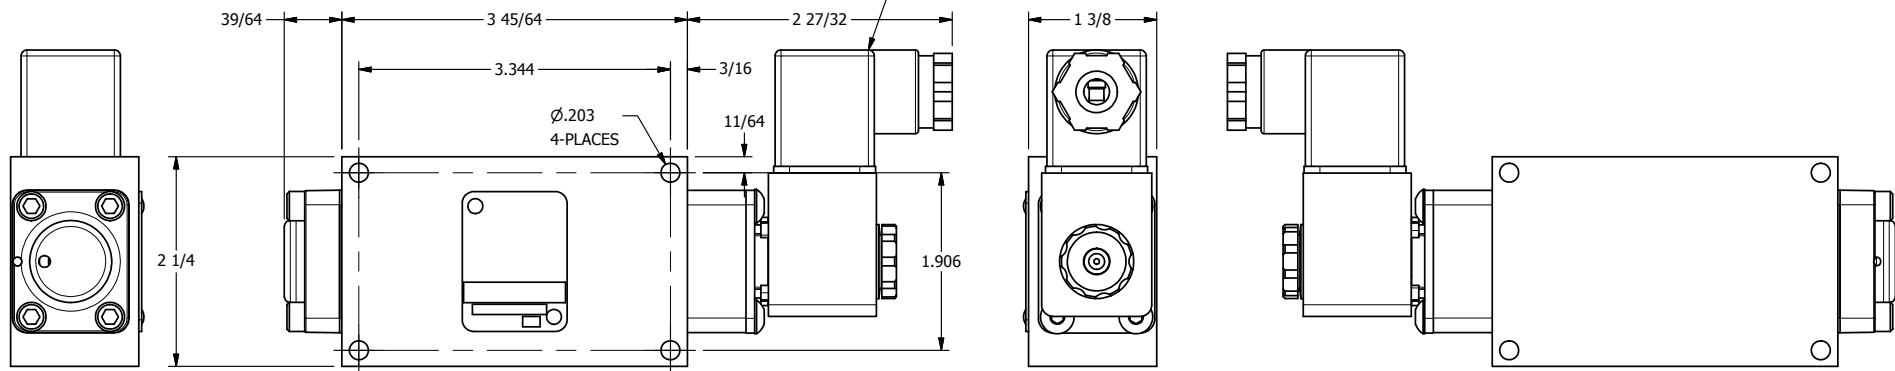

4 3 2 1

3/8" CORD GRIP DIN CAP INCLUDED
FORM A, ACC. TO EN 175301-803,
ISO 4400

AAA
PRODUCTS
INTERNATIONAL

**AAA PRODUCTS
INTERNATIONAL**
7114 Harry Hines Blvd
Dallas, TX 75235

TITLE: 1/4" SIDE PORT, SNGL SOL, 2 POS,
SPR RTRN, INTRINSICALLY SAFE,
24VDC

DRAWING NO.:
DIM_ESO2A

4 3 2 1

THE INFORMATION CONTAINED WITHIN THIS DOCUMENT IS PROPRIETARY TO AAA PRODUCTS AND MAY NOT BE DISCLOSED WITHOUT PRIOR WRITTEN CONSENT