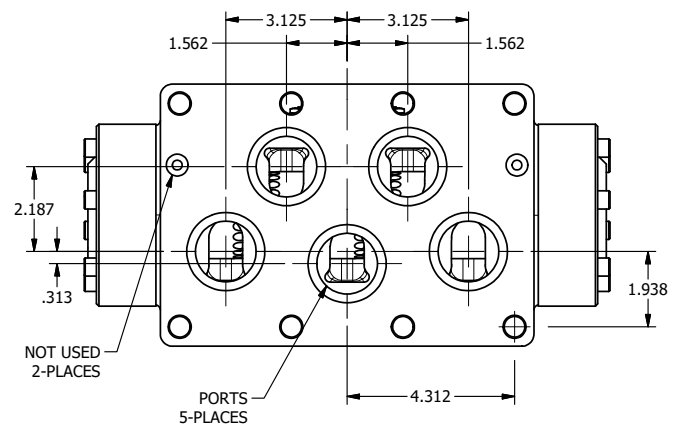

4

3

2

1

11mm/INDUSTRIAL TYPE B
DIN 43650 STYLE

AAA
PRODUCTS
INTERNATIONAL

**AAA PRODUCTS
INTERNATIONAL**
7114 Harry Hines Blvd
Dallas, TX 75235

TITLE: 2" SUBPLATE, SNGL SOL, 2 POS,
SPR RTRN, EXT PILOT

DRAWING NO.:
DIM_ESO16PZ

THE INFORMATION CONTAINED WITHIN THIS DOCUMENT IS PROPRIETARY TO AAA PRODUCTS AND MAY NOT BE DISCLOSED WITHOUT PRIOR WRITTEN CONSENT

4

3

2

1