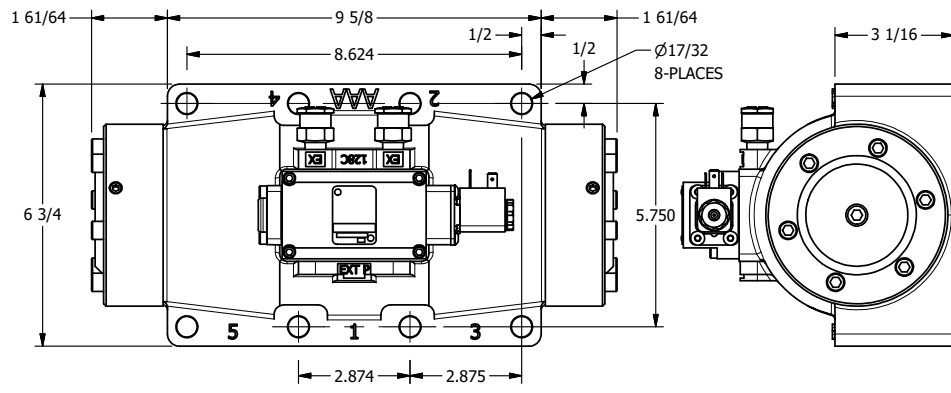

4

3

2

1

11mm/INDUSTRIAL TYPE B
DIN 43650 STYLE

AAA
PRODUCTS
INTERNATIONAL

**AAA PRODUCTS
INTERNATIONAL**
7114 Harry Hines Blvd
Dallas, TX 75235

TITLE: 2" SUBPLATE, SNGL SOL, 2 POS,
SPR RTRN, EXT PILOT

DRAWING NO.:
DIM_ESO16PZ

THE INFORMATION CONTAINED WITHIN THIS DOCUMENT IS PROPRIETARY TO AAA PRODUCTS AND MAY NOT BE DISCLOSED WITHOUT PRIOR WRITTEN CONSENT

4

3

2

1