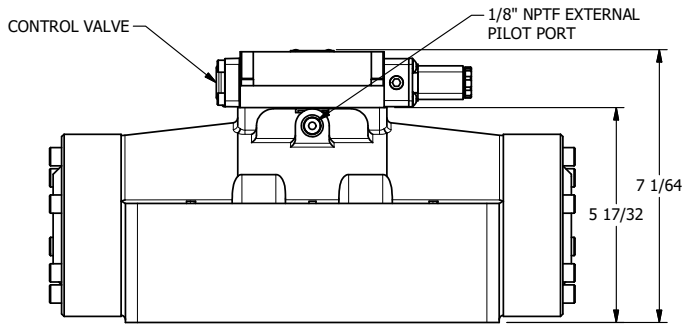

4

3

2

1

11mm/INDUSTRIAL TYPE B
DIN 43650 STYLE

AAA
PRODUCTS
INTERNATIONAL

**AAA PRODUCTS
INTERNATIONAL**
7114 Harry Hines Blvd
Dallas, TX 75235

TITLE: 2" SUBPLATE, SNGL SOL, 2 POS,
SPR RTRN, EXT PILOT

DRAWING NO.:
DIM_ESO16PZ

THE INFORMATION CONTAINED WITHIN THIS DOCUMENT IS PROPRIETARY TO AAA PRODUCTS AND MAY NOT BE DISCLOSED WITHOUT PRIOR WRITTEN CONSENT

4

3

2

1