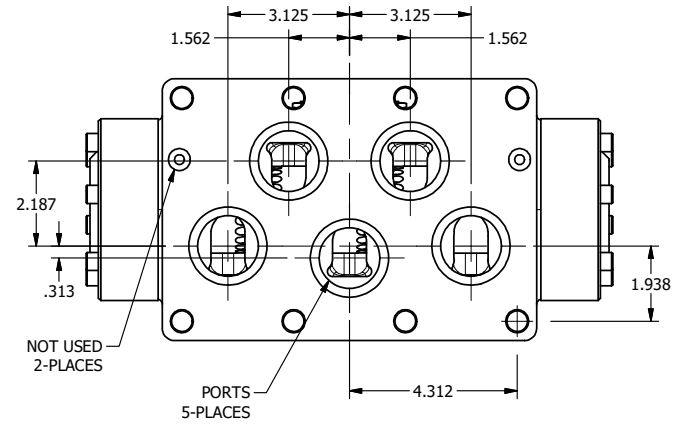

4

3

2

1

B

B

1/2" NPT
CONDUIT CONNECTION
18" LEAD, 3 WIRE

CONTROL VALVE

1/8" NPTF EXTERNAL
PILOT PORT

A

A

4

3

2

AAA
PRODUCTS
INTERNATIONAL

**AAA PRODUCTS
INTERNATIONAL**
7114 Harry Hines Blvd
Dallas, TX 75235

TITLE: 2" SUBPLATE, SNGL SOL, 2 POS,
SPR RTRN, EXPLOSION PROOF,
DUST EXCLDR, EXT PILOT

DRAWING NO.:
DIM_ESO16PXLZ

THE INFORMATION CONTAINED WITHIN THIS DOCUMENT IS PROPRIETARY TO AAA PRODUCTS AND MAY NOT BE DISCLOSED WITHOUT PRIOR WRITTEN CONSENT