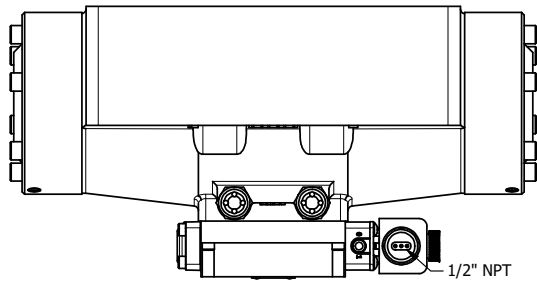

4

3

2

1

B

B

1/2" NPT
CONDUIT CONNECTION
18" LEAD, 3 WIRE

CONTROL VALVE

1/8" NPTF EXTERNAL
PILOT PORT

A

A

4

3

2

AAA
PRODUCTS
INTERNATIONAL

**AAA PRODUCTS
INTERNATIONAL**
7114 Harry Hines Blvd
Dallas, TX 75235

TITLE: 2" SUBPLATE, SNGL SOL, 2 POS,
SPR RTRN, EXPLOSION PROOF,
DUST EXCLDR, EXT PILOT

DRAWING NO.:
DIM_ESO16PXLZ

THE INFORMATION CONTAINED WITHIN THIS DOCUMENT IS PROPRIETARY TO AAA PRODUCTS AND MAY NOT BE DISCLOSED WITHOUT PRIOR WRITTEN CONSENT