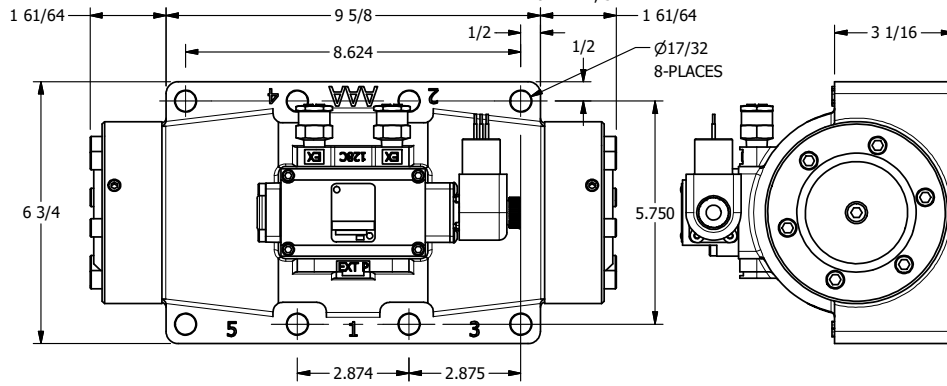

4

3

2

1

B

B

1/2" NPT
CONDUIT CONNECTION
18" LEAD, 3 WIRE

CONTROL VALVE

1/8" NPTF EXTERNAL
PILOT PORT

A

A

4

3

2

AAA
PRODUCTS
INTERNATIONAL

**AAA PRODUCTS
INTERNATIONAL**
7114 Harry Hines Blvd
Dallas, TX 75235

TITLE: 2" SUBPLATE, SNGL SOL, 2 POS,
SPR RTRN, EXPLOSION PROOF,
DUST EXCLDR, EXT PILOT

DRAWING NO.:
DIM_ESO16PXLZ

THE INFORMATION CONTAINED WITHIN THIS DOCUMENT IS PROPRIETARY TO AAA PRODUCTS AND MAY NOT BE DISCLOSED WITHOUT PRIOR WRITTEN CONSENT