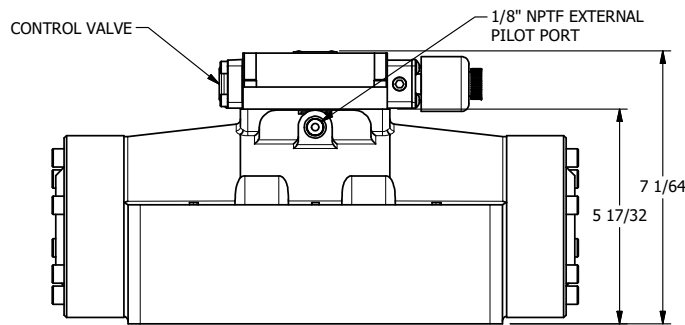

4

3

2

1

B

B

1/2" NPT
CONDUIT CONNECTION
18" LEAD, 3 WIRE

CONTROL VALVE

1/8" NPTF EXTERNAL
PILOT PORT

A

A

4

3

2

AAA
PRODUCTS
INTERNATIONAL

**AAA PRODUCTS
INTERNATIONAL**
7114 Harry Hines Blvd
Dallas, TX 75235

TITLE: 2" SUBPLATE, SNGL SOL, 2 POS,
SPR RTRN, EXPLOSION PROOF,
DUST EXCLDR, EXT PILOT

DRAWING NO.:
DIM_ESO16PXLZ

THE INFORMATION CONTAINED WITHIN THIS DOCUMENT IS PROPRIETARY TO AAA PRODUCTS AND MAY NOT BE DISCLOSED WITHOUT PRIOR WRITTEN CONSENT