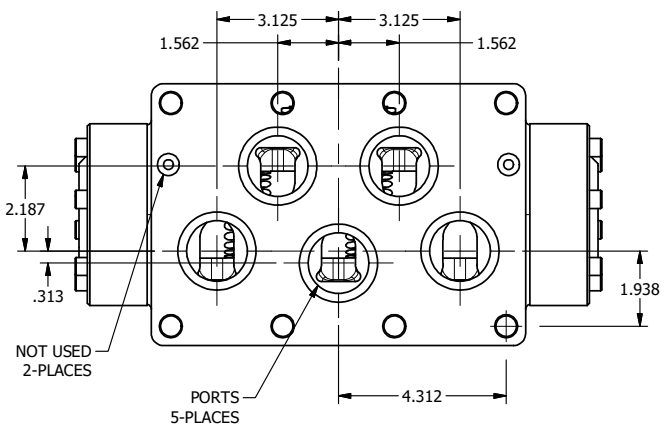

4

3

2

1

B

B

1/2" NPT  
CONDUIT CONNECTION  
18" LEAD, 3 WIRE

A

A

4

3

2

**AAA**  
PRODUCTS  
INTERNATIONAL

**AAA PRODUCTS  
INTERNATIONAL**  
7114 Harry Hines Blvd  
Dallas, TX 75235

TITLE: 2" SUBPLATE, SNGL SOL, 2 POS,  
SPR RTRN, EXPL PROOF,  
SIDE VENT, EXT PILOT

DRAWING NO.:  
DIM\_ESO16PXCZ