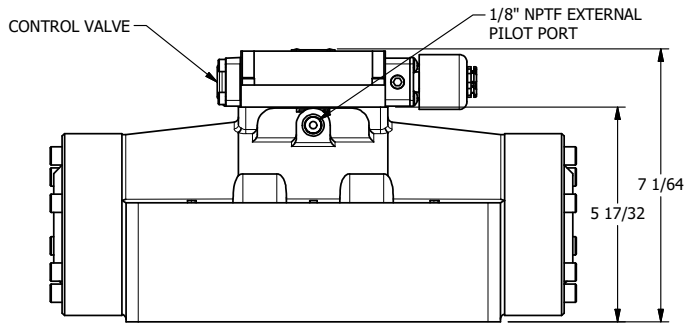

4

3

2

1

B

B

1/2" NPT  
CONDUIT CONNECTION  
18" LEAD, 3 WIRE

A

A

4

3

2

**AAA**  
PRODUCTS  
INTERNATIONAL

**AAA PRODUCTS  
INTERNATIONAL**  
7114 Harry Hines Blvd  
Dallas, TX 75235

TITLE: 2" SUBPLATE, SNGL SOL, 2 POS,  
SPR RTRN, EXPL PROOF,  
SIDE VENT, EXT PILOT

DRAWING NO.:  
DIM\_ESO16PXCZ