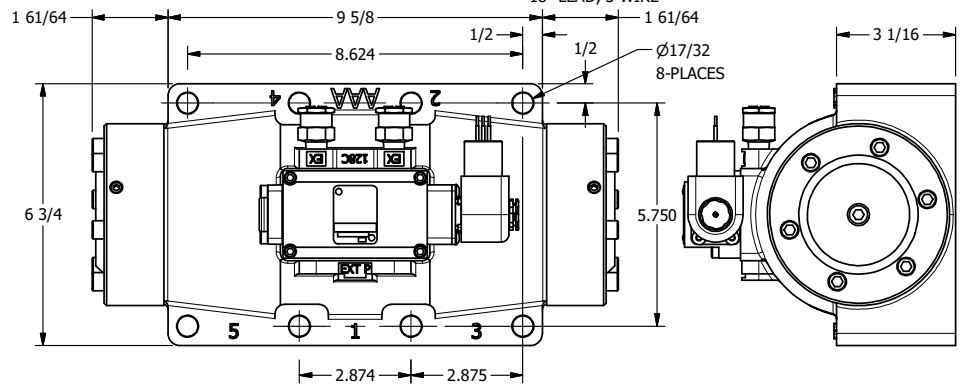

4

3

2

1

B

B

1/2" NPT  
CONDUIT CONNECTION  
18" LEAD, 3 WIRE

A

A

4

3

2

**AAA**  
PRODUCTS  
INTERNATIONAL

**AAA PRODUCTS  
INTERNATIONAL**  
7114 Harry Hines Blvd  
Dallas, TX 75235

TITLE: 2" SUBPLATE, SNGL SOL, 2 POS,  
SPR RTRN, EXPL PROOF,  
SIDE VENT, EXT PILOT

DRAWING NO.:  
DIM\_ESO16PXCZ