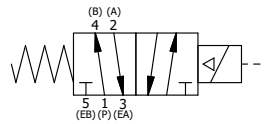

4

3

2

1

ATEX/IEC MOLDED COIL
3 METERS OF 3 WIRE CORD

CONTROL VALVE

1/8" NPTF EXTERNAL
PILOT PORT

AAA
PRODUCTS
INTERNATIONAL