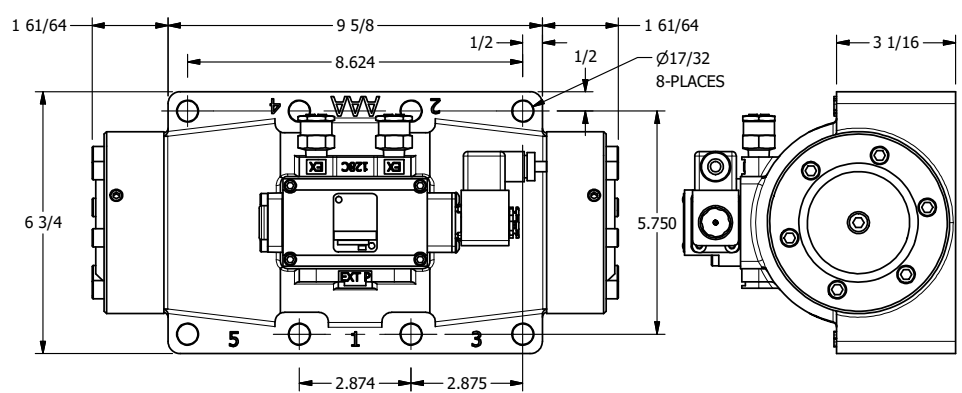

4

3

2

1

ATEX/IEC MOLDED COIL
3 METERS OF 3 WIRE CORD

CONTROL VALVE

1/8" NPTF EXTERNAL
PILOT PORT

AAA
PRODUCTS
INTERNATIONAL

**AAA PRODUCTS
INTERNATIONAL**
7114 Harry Hines Blvd
Dallas, TX 75235

TITLE: 2" SUBPLATE, SNGL SOL, 2 POS,
SPR RTRN, ATEX,
SIDE VENT, EXT PILOT

DRAWING NO.:
DIM_ESO16PTCZ

THE INFORMATION CONTAINED WITHIN THIS DOCUMENT IS PROPRIETARY TO AAA PRODUCTS AND MAY NOT BE DISCLOSED WITHOUT PRIOR WRITTEN CONSENT