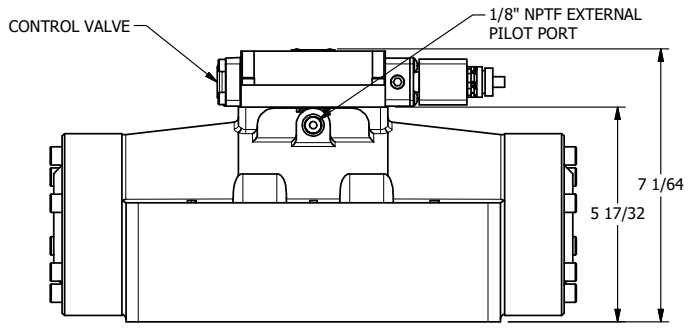

4

3

2

1

ATEX/IEC MOLDED COIL
3 METERS OF 3 WIRE CORD

CONTROL VALVE

1/8" NPTF EXTERNAL
PILOT PORT

AAA
PRODUCTS
INTERNATIONAL

**AAA PRODUCTS
INTERNATIONAL**
7114 Harry Hines Blvd
Dallas, TX 75235

TITLE: 2" SUBPLATE, SNGL SOL, 2 POS,
SPR RTRN, ATEX,
SIDE VENT, EXT PILOT

DRAWING NO.:
DIM_ESO16PTCZ

THE INFORMATION CONTAINED WITHIN THIS DOCUMENT IS PROPRIETARY TO AAA PRODUCTS AND MAY NOT BE DISCLOSED WITHOUT PRIOR WRITTEN CONSENT