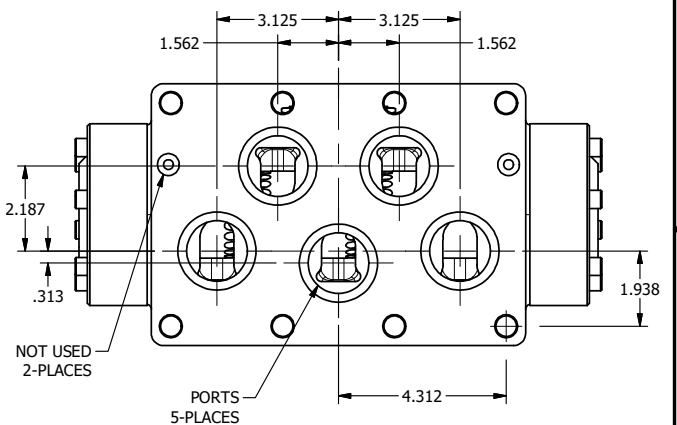

4

3

2

1

ATEX/IEC MOLDED COIL
3 METERS OF 3 WIRE CORD

CONTROL VALVE

1/8" NPTF EXTERNAL
PILOT PORT

AAA
PRODUCTS
INTERNATIONAL

**AAA PRODUCTS
INTERNATIONAL**
7114 Harry Hines Blvd
Dallas, TX 75235

TITLE: 2" SUBPLATE, SNGL SOL, 2 POS,
SPR RTRN, ATEX,
SIDE VENT, EXT PILOT

DRAWING NO.:
DIM_ESO16PTCZ

THE INFORMATION CONTAINED WITHIN THIS DOCUMENT IS PROPRIETARY TO AAA PRODUCTS AND MAY NOT BE DISCLOSED WITHOUT PRIOR WRITTEN CONSENT