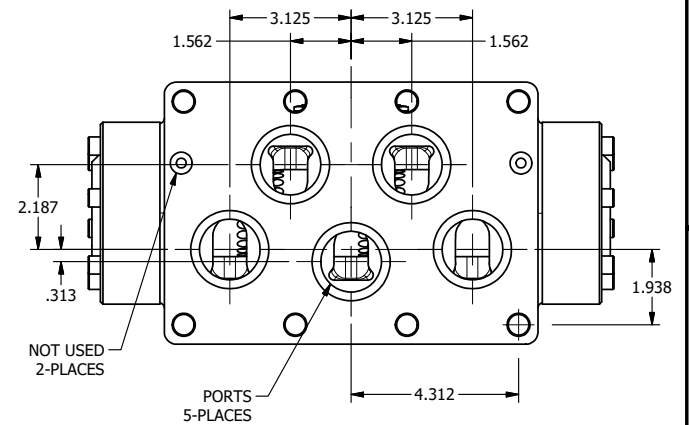

4

3

2

1

11mm/INDUSTRIAL TYPE B
DIN 43650 STYLE

AAA
PRODUCTS
INTERNATIONAL

**AAA PRODUCTS
INTERNATIONAL**
7114 Harry Hines Blvd
Dallas, TX 75235

TITLE: 2" SUBPLATE, SNGL SOL, 2 POS,
SPR RTRN, LCKNG OVRD, SIDE VENT

DRAWING NO.:
DIM_ESO16POC

THE INFORMATION CONTAINED WITHIN THIS DOCUMENT IS PROPRIETARY TO AAA PRODUCTS AND MAY NOT BE DISCLOSED WITHOUT PRIOR WRITTEN CONSENT