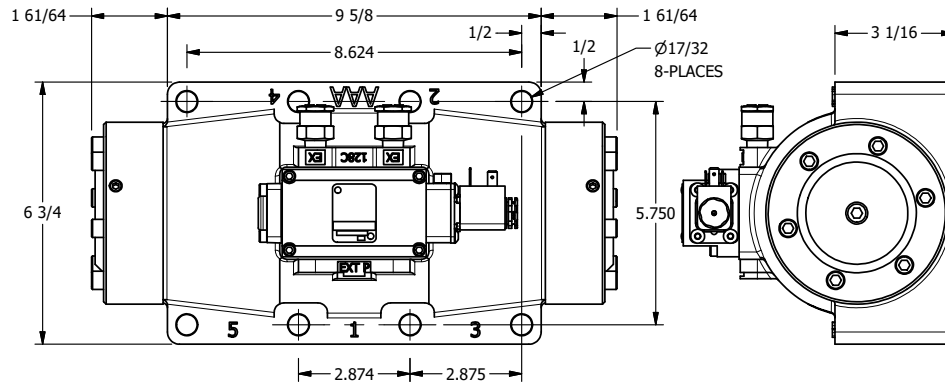

4

3

2

1

11mm/INDUSTRIAL TYPE B
DIN 43650 STYLE

AAA
PRODUCTS
INTERNATIONAL

**AAA PRODUCTS
INTERNATIONAL**
7114 Harry Hines Blvd
Dallas, TX 75235

TITLE: 2" SUBPLATE, SNGL SOL, 2 POS,
SPR RTRN, LCKNG OVRD, SIDE VENT

DRAWING NO.:
DIM_ESO16POC

THE INFORMATION CONTAINED WITHIN THIS DOCUMENT IS PROPRIETARY TO AAA PRODUCTS AND MAY NOT BE DISCLOSED WITHOUT PRIOR WRITTEN CONSENT