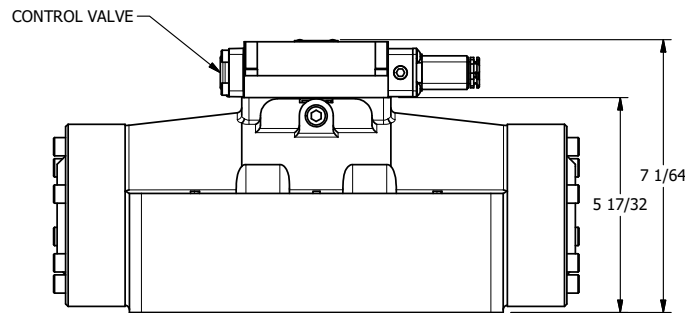

4

3

2

1

11mm/INDUSTRIAL TYPE B
DIN 43650 STYLE

AAA
PRODUCTS
INTERNATIONAL

**AAA PRODUCTS
INTERNATIONAL**
7114 Harry Hines Blvd
Dallas, TX 75235

TITLE: 2" SUBPLATE, SNGL SOL, 2 POS,
SPR RTRN, LCKNG OVRD, SIDE VENT

DRAWING NO.:
DIM_ESO16POC

THE INFORMATION CONTAINED WITHIN THIS DOCUMENT IS PROPRIETARY TO AAA PRODUCTS AND MAY NOT BE DISCLOSED WITHOUT PRIOR WRITTEN CONSENT