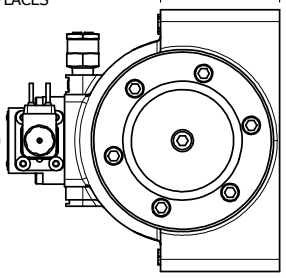

4

3

2

1

B

B

18" FLYING LEAD  
2 WIRE

A

A

4

3

2

**AAA**  
 PRODUCTS  
 INTERNATIONAL  
 7114 Harry Hines Blvd  
 Dallas, TX 75235

TITLE: 2" SUBPLATE, SNGL SOL, 2 POS,  
 SPR RTRN, FLYING LEAD,  
 SIDE VENT, EXT PILOT

DRAWING NO.:  
 DIM\_ESO16PMCZ