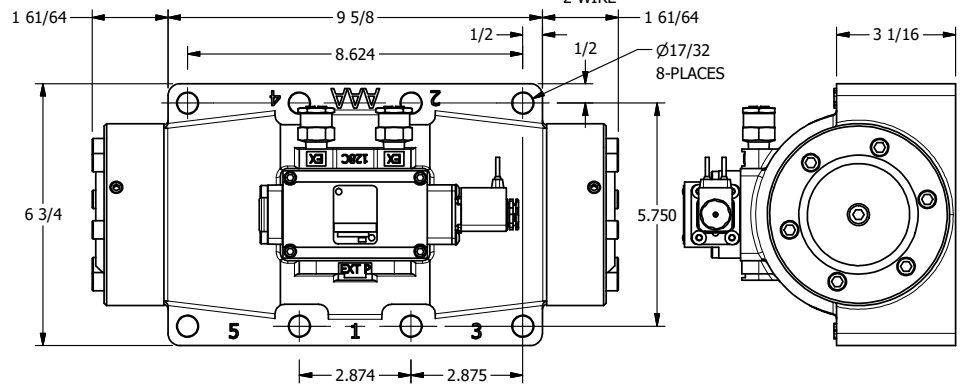

4

3

2

1

B

B

18" FLYING LEAD  
2 WIRE

A

A

4

3

2

**AAA**  
 PRODUCTS  
 INTERNATIONAL  
 7114 Harry Hines Blvd  
 Dallas, TX 75235

TITLE: 2" SUBPLATE, SNGL SOL, 2 POS,  
 SPR RTRN, FLYING LEAD,  
 SIDE VENT, EXT PILOT

DRAWING NO.:  
 DIM\_ESO16PMCZ