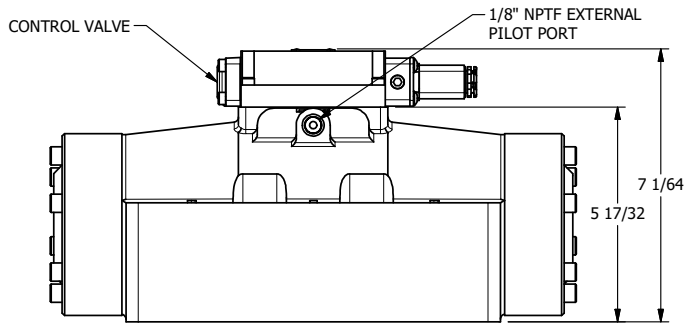

4

3

2

1

B

B

18" FLYING LEAD  
2 WIRE

A

A

4

3

2

**AAA**  
 PRODUCTS  
 INTERNATIONAL  
 7114 Harry Hines Blvd  
 Dallas, TX 75235

TITLE: 2" SUBPLATE, SNGL SOL, 2 POS,  
 SPR RTRN, FLYING LEAD,  
 SIDE VENT, EXT PILOT

DRAWING NO.:  
 DIM\_ESO16PMCZ