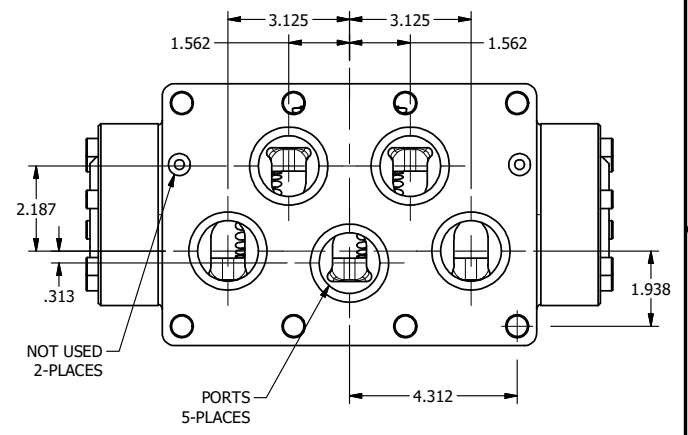

4

3

2

1

B

B

18" FLYING LEAD  
2 WIRE

A

A

4

3

2

**AAA**  
 PRODUCTS  
 INTERNATIONAL  
 7114 Harry Hines Blvd  
 Dallas, TX 75235

TITLE: 2" SUBPLATE, SNGL SOL, 2 POS,  
 SPR RTRN, FLYING LEAD,  
 SIDE VENT, EXT PILOT

DRAWING NO.:  
 DIM\_ESO16PMCZ