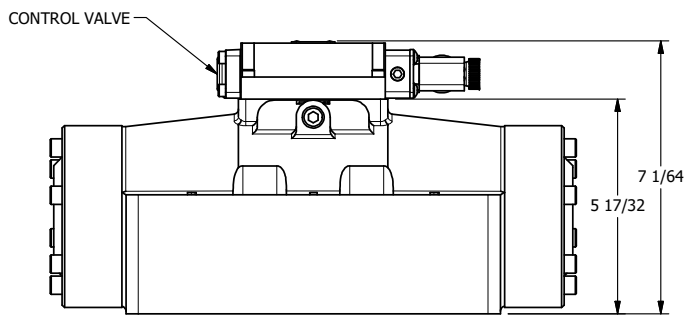

4

3

2

1

1/2"-14 NPT CONDUIT CONNECTION
18" LEAD, 3 WIRE

AAA
PRODUCTS
INTERNATIONAL

**AAA PRODUCTS
INTERNATIONAL**
7114 Harry Hines Blvd
Dallas, TX 75235

TITLE: 2" SUBPLATE, SNGL SOL, 2 POS,
SPRING RTRN, MOLD-OVER,
LCKNG OVRD, DUST EXCLDR