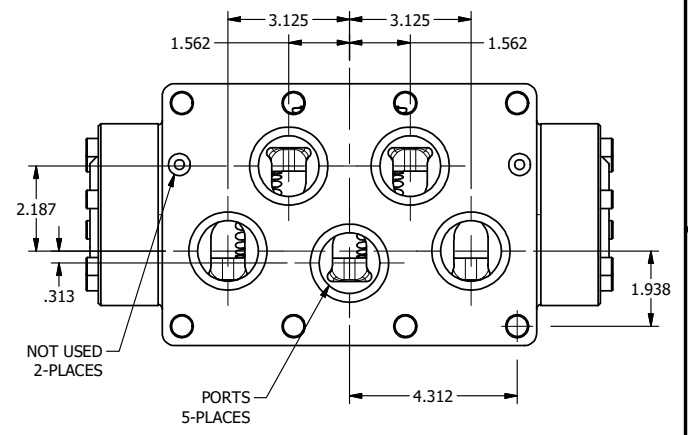

4

3

2

1

1/2"-14 NPT CONDUIT CONNECTION
18" LEAD, 3 WIRE

AAA
PRODUCTS
INTERNATIONAL

**AAA PRODUCTS
INTERNATIONAL**
7114 Harry Hines Blvd
Dallas, TX 75235

TITLE: 2" SUBPLATE, SNGL SOL, 2 POS,
SPRING RTRN, MOLD-OVER,
LCKNG OVRD, DUST EXCLDR

DRAWING NO.:
DIM_ESO16PJOL

THE INFORMATION CONTAINED WITHIN THIS DOCUMENT IS PROPRIETARY TO AAA PRODUCTS AND MAY NOT BE DISCLOSED WITHOUT PRIOR WRITTEN CONSENT

4

3

2

B

B

A