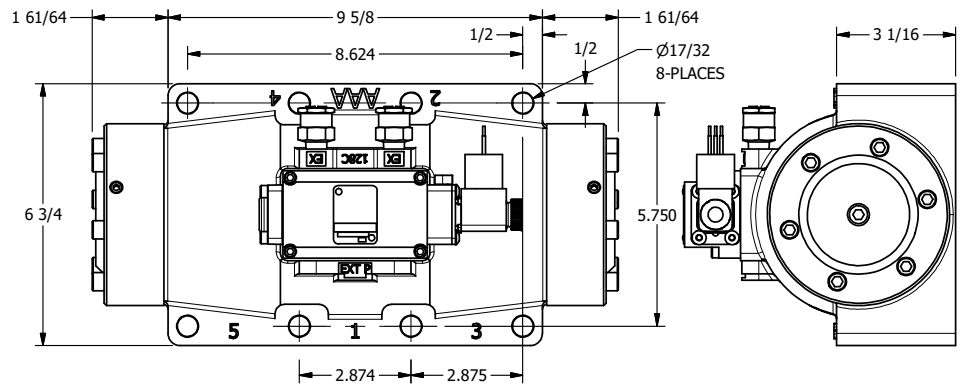

4

3

2

1

1/2"-14 NPT CONDUIT CONNECTION
18" LEAD, 3 WIRE

AAA
PRODUCTS
INTERNATIONAL

**AAA PRODUCTS
INTERNATIONAL**
7114 Harry Hines Blvd
Dallas, TX 75235

TITLE: 2" SUBPLATE, SNGL SOL, 2 POS,
SPRING RTRN, MOLD-OVER,
LCKNG OVRD, DUST EXCLDR

DRAWING NO.:
DIM_ESO16PJOL

THE INFORMATION CONTAINED WITHIN THIS DOCUMENT IS PROPRIETARY TO AAA PRODUCTS AND MAY NOT BE DISCLOSED WITHOUT PRIOR WRITTEN CONSENT

4

3

2

B

B

A