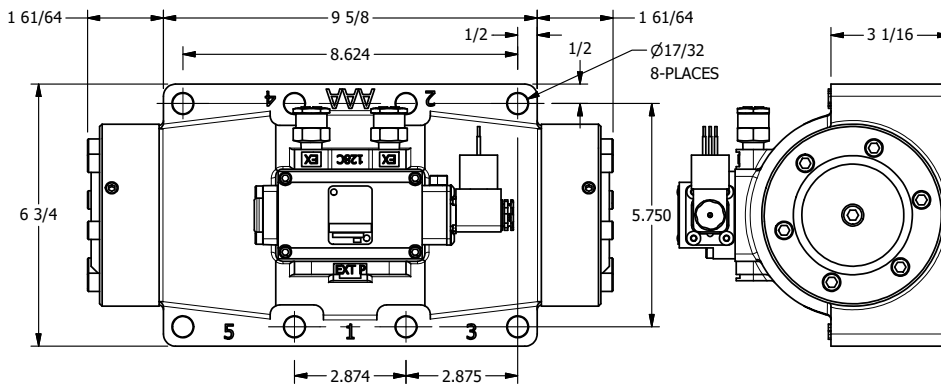

4

3

2

1

1/2"-14 NPT CONDUIT CONNECTION
18" LEAD, 3 WIRE

AAA
PRODUCTS
INTERNATIONAL

AAA PRODUCTS INTERNATIONAL
7114 Harry Hines Blvd
Dallas, TX 75235

TITLE: 2" SUBPLATE, SNGL SOL, 2 POS,
SPR RTRN, MOLD-OVER,
LCKNG OVRD, SIDE VENT

DRAWING NO.:
DIM_ESO16PJOC

THE INFORMATION CONTAINED WITHIN THIS DOCUMENT IS PROPRIETARY TO AAA PRODUCTS AND MAY NOT BE DISCLOSED WITHOUT PRIOR WRITTEN CONSENT

4

3

2

1

B

B