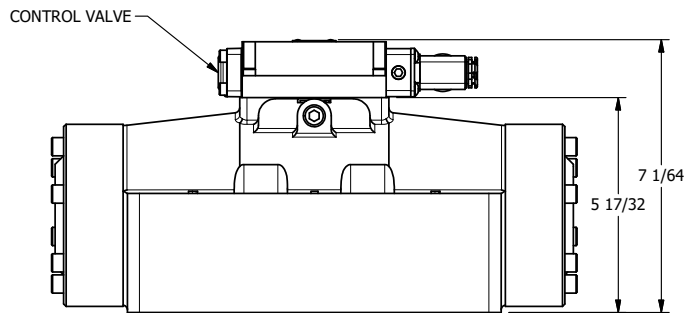

4

3

2

1

1/2"-14 NPT CONDUIT CONNECTION
18" LEAD, 3 WIRE

AAA
PRODUCTS
INTERNATIONAL

AAA PRODUCTS INTERNATIONAL
7114 Harry Hines Blvd
Dallas, TX 75235

TITLE: 2" SUBPLATE, SNGL SOL, 2 POS,
SPR RTRN, MOLD-OVER,
LCKNG OVRD, SIDE VENT