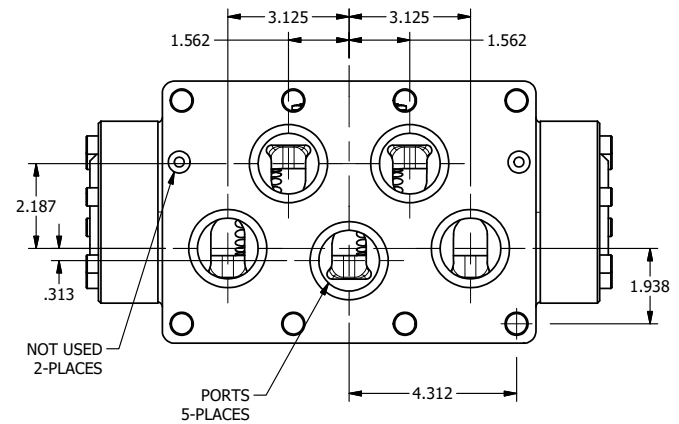

4

3

2

1

1/2"-14 NPT CONDUIT CONNECTION
18" LEAD, 3 WIRE

AAA
PRODUCTS
INTERNATIONAL

AAA PRODUCTS INTERNATIONAL
7114 Harry Hines Blvd
Dallas, TX 75235

TITLE: 2" SUBPLATE, SNGL SOL, 2 POS,
SPR RTRN, MOLD-OVER,
LCKNG OVRD, SIDE VENT

DRAWING NO.:
DIM_ESO16PJOC

THE INFORMATION CONTAINED WITHIN THIS DOCUMENT IS PROPRIETARY TO AAA PRODUCTS AND MAY NOT BE DISCLOSED WITHOUT PRIOR WRITTEN CONSENT

4

3

2

1

B

B