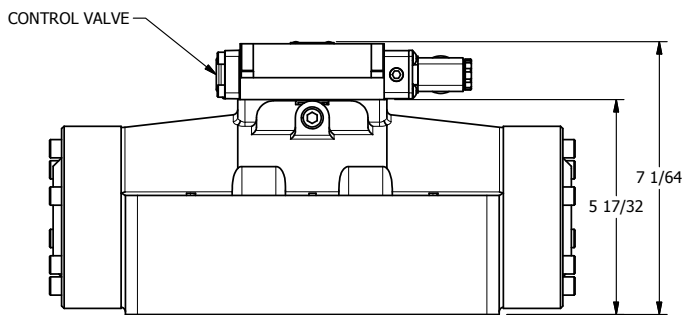

4

3

2

1

1/2"-14 NPT CONDUIT CONNECTION
18" LEAD, 3 WIRE

AAA
PRODUCTS
INTERNATIONAL

AAA PRODUCTS INTERNATIONAL
7114 Harry Hines Blvd
Dallas, TX 75235

TITLE: 2" SUBPLATE, SNGL SOL, 2 POS,
SPR RTRN, MOLD-OVER, LCKNG OVRD