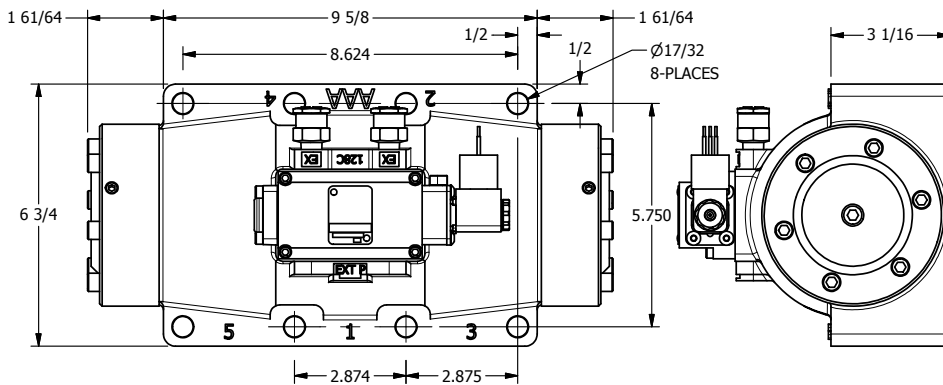

4

3

2

1

1/2"-14 NPT CONDUIT CONNECTION
18" LEAD, 3 WIRE

AAA
PRODUCTS
INTERNATIONAL

AAA PRODUCTS INTERNATIONAL
7114 Harry Hines Blvd
Dallas, TX 75235

TITLE: 2" SUBPLATE, SNGL SOL, 2 POS,
SPR RTRN, MOLD-OVER, LCKNG OVRD