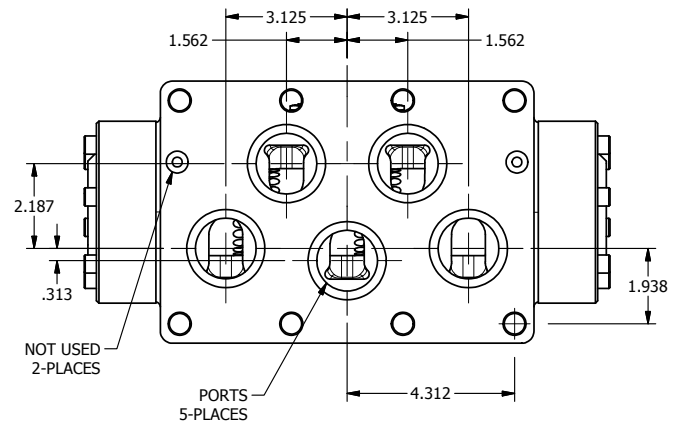

4

3

2

1

1/2"-14 NPT CONDUIT CONNECTION
18" LEAD, 3 WIRE

AAA
PRODUCTS
INTERNATIONAL

AAA PRODUCTS INTERNATIONAL
7114 Harry Hines Blvd
Dallas, TX 75235

TITLE: 2" SUBPLATE, SNGL SOL, 2 POS,
SPR RTRN, MOLD-OVER, LCKNG OVRD

DRAWING NO.:
DIM_ESO16PJO

THE INFORMATION CONTAINED WITHIN THIS DOCUMENT IS PROPRIETARY TO AAA PRODUCTS AND MAY NOT BE DISCLOSED WITHOUT PRIOR WRITTEN CONSENT

4

3

2

1

B

B