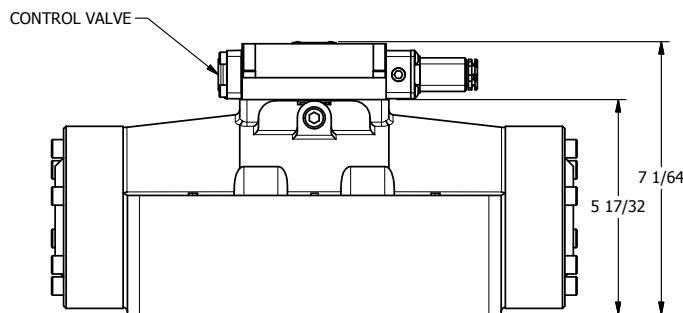

4

3

2

1

11mm/INDUSTRIAL TYPE B
DIN 43650 STYLE

AAA
PRODUCTS
INTERNATIONAL

**AAA PRODUCTS
INTERNATIONAL**
7114 Harry Hines Blvd
Dallas, TX 75235

TITLE: 2" SUBPLATE, SNGL SOL, 2 POS,
SPR RTRN, SIDE VENT

DRAWING NO.:
DIM_ESO16PC

THE INFORMATION CONTAINED WITHIN THIS DOCUMENT IS PROPRIETARY TO AAA PRODUCTS AND MAY NOT BE DISCLOSED WITHOUT PRIOR WRITTEN CONSENT