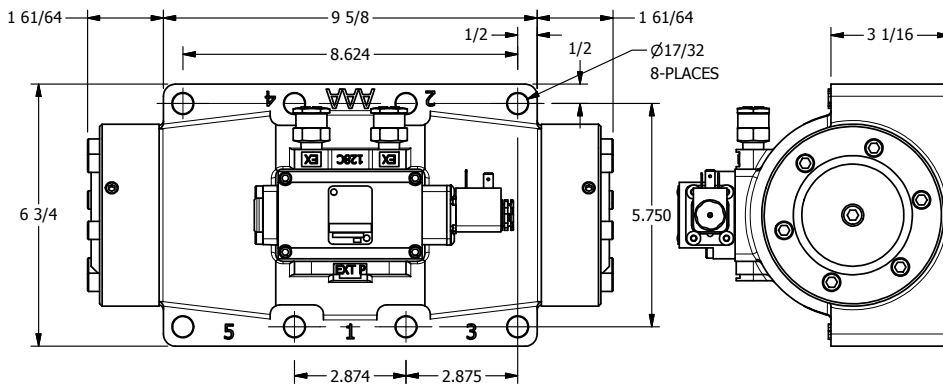

4

3

2

1

11mm/INDUSTRIAL TYPE B
DIN 43650 STYLE

AAA
PRODUCTS
INTERNATIONAL

**AAA PRODUCTS
INTERNATIONAL**
7114 Harry Hines Blvd
Dallas, TX 75235

TITLE: 2" SUBPLATE, SNGL SOL, 2 POS,
SPR RTRN, SIDE VENT

DRAWING NO.:
DIM_ESO16PC

THE INFORMATION CONTAINED WITHIN THIS DOCUMENT IS PROPRIETARY TO AAA PRODUCTS AND MAY NOT BE DISCLOSED WITHOUT PRIOR WRITTEN CONSENT