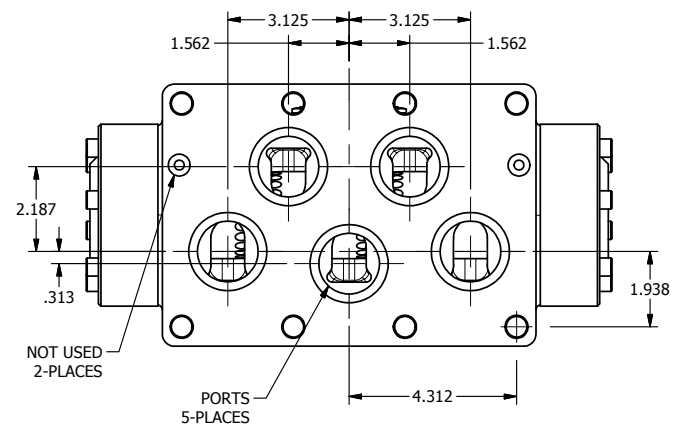

4

3

2

1

11mm/INDUSTRIAL TYPE B
DIN 43650 STYLE

AAA
PRODUCTS
INTERNATIONAL

**AAA PRODUCTS
INTERNATIONAL**
7114 Harry Hines Blvd
Dallas, TX 75235

TITLE: 2" SUBPLATE, SNGL SOL, 2 POS,
SPR RTRN, SIDE VENT

DRAWING NO.:
DIM_ESO16PC

THE INFORMATION CONTAINED WITHIN THIS DOCUMENT IS PROPRIETARY TO AAA PRODUCTS AND MAY NOT BE DISCLOSED WITHOUT PRIOR WRITTEN CONSENT