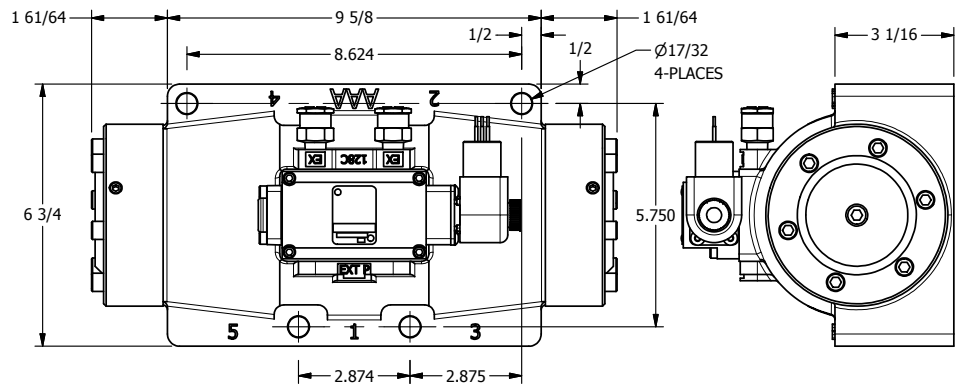

4

3

2

1

**AAA**  
PRODUCTS  
INTERNATIONAL

**AAA PRODUCTS  
INTERNATIONAL**  
7114 Harry Hines Blvd  
Dallas, TX 75235

TITLE: 1 1/2" SIDE PORT, SNGL SOL, 2 POS,  
SPR RTRN, EXPLOSION PROOF,  
DUST EXCLDR

DRAWING NO.:  
DIM\_ESO12XL