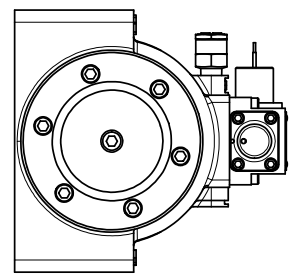

4

3

2

1

**AAA**  
PRODUCTS  
INTERNATIONAL

**AAA PRODUCTS  
INTERNATIONAL**  
7114 Harry Hines Blvd  
Dallas, TX 75235

TITLE: 1 1/2" SIDE PORT, SNGL SOL, 2 POS,  
SPR RTRN, EXPLOSION PROOF,  
DUST EXCLDR

DRAWING NO.:  
DIM\_ESO12XL