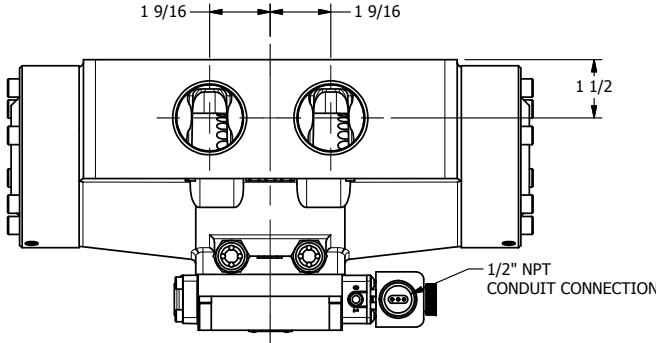

4

3

2

1

**AAA**  
PRODUCTS  
INTERNATIONAL

**AAA PRODUCTS  
INTERNATIONAL**  
7114 Harry Hines Blvd  
Dallas, TX 75235

TITLE: 1 1/2" SIDE PORT, SNGL SOL, 2 POS,  
SPR RTRN, EXPLOSION PROOF,  
DUST EXCLDR

DRAWING NO.:  
DIM\_ESO12XL