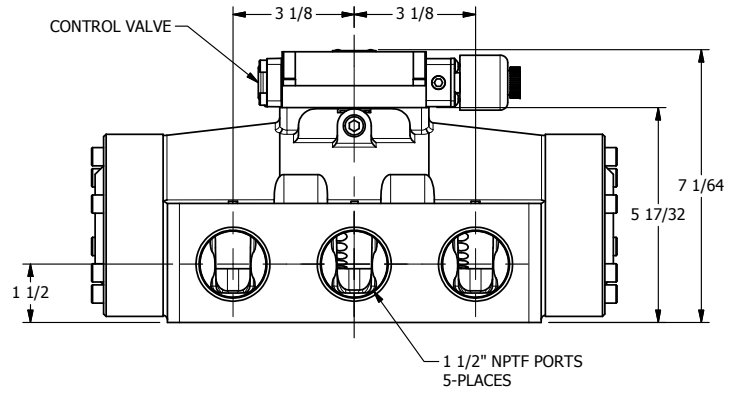

4

3

2

1

**AAA**  
PRODUCTS  
INTERNATIONAL

**AAA PRODUCTS  
INTERNATIONAL**  
7114 Harry Hines Blvd  
Dallas, TX 75235

TITLE: 1 1/2" SIDE PORT, SNGL SOL, 2 POS,  
SPR RTRN, EXPLOSION PROOF,  
DUST EXCLDR

DRAWING NO.:  
DIM\_ESO12XL