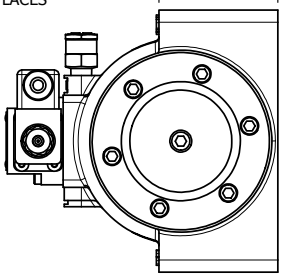

4

3

2

1

AAA
PRODUCTS
INTERNATIONAL

**AAA PRODUCTS
INTERNATIONAL**
7114 Harry Hines Blvd
Dallas, TX 75235

TITLE: 1 1/2" SIDE PORT, SNGL SOL, 2 POS,
SPR RTRN, ATEX, EXT PILOT

DRAWING NO.:
DIM_ESO12TZ