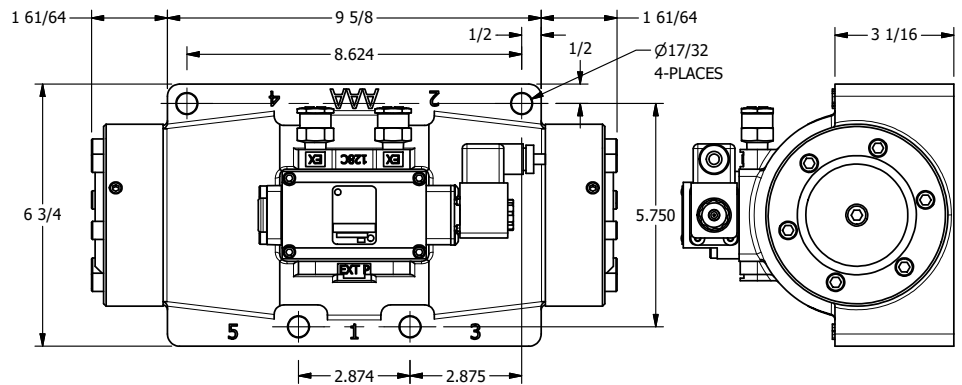

4

3

2

1

AAA
PRODUCTS
INTERNATIONAL

**AAA PRODUCTS
INTERNATIONAL**
7114 Harry Hines Blvd
Dallas, TX 75235

TITLE: 1 1/2" SIDE PORT, SNGL SOL, 2 POS,
SPR RTRN, ATEX, EXT PILOT

DRAWING NO.:
DIM_ESO12TZ