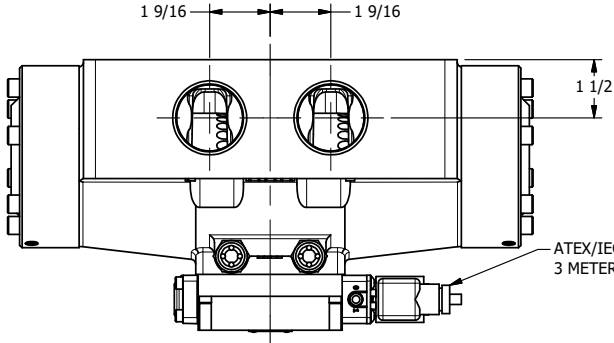

4

3

2

1

AAA
PRODUCTS
INTERNATIONAL

**AAA PRODUCTS
INTERNATIONAL**
7114 Harry Hines Blvd
Dallas, TX 75235

TITLE: 1 1/2" SIDE PORT, SNGL SOL, 2 POS,
SPR RTRN, ATEX, EXT PILOT

DRAWING NO.:
DIM_ESO12TZ