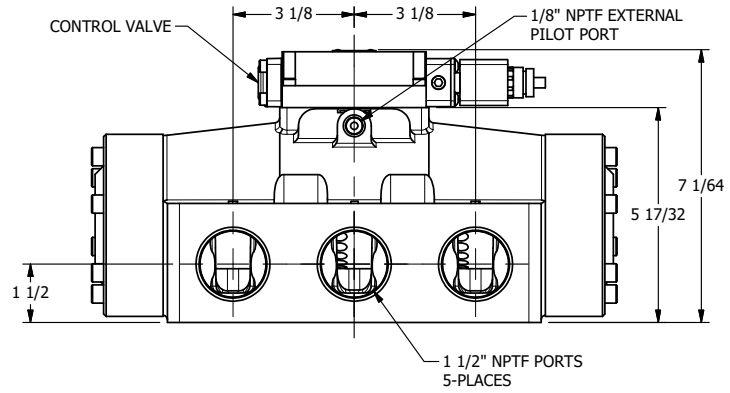

4

3

2

1

AAA
PRODUCTS
INTERNATIONAL

**AAA PRODUCTS
INTERNATIONAL**
7114 Harry Hines Blvd
Dallas, TX 75235

TITLE: 1 1/2" SIDE PORT, SNGL SOL, 2 POS,
SPR RTRN, ATEX, EXT PILOT

DRAWING NO.:
DIM_ESO12TZ