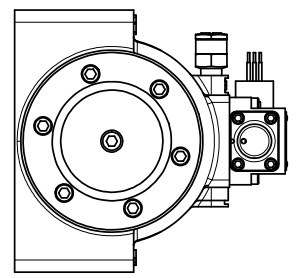

4

3

2

1

1/2"-14 NPT CONDUIT CONNECTION
18" LEAD, 3 WIRE

AAA
PRODUCTS
INTERNATIONAL

**AAA PRODUCTS
INTERNATIONAL**
7114 Harry Hines Blvd
Dallas, TX 75235

TITLE 1/2" SIDE PORT, SNGL SOL, 2 POS,
SPR RTRN, MOLD-OVER,
LCKNG OVRD, SIDE VENT