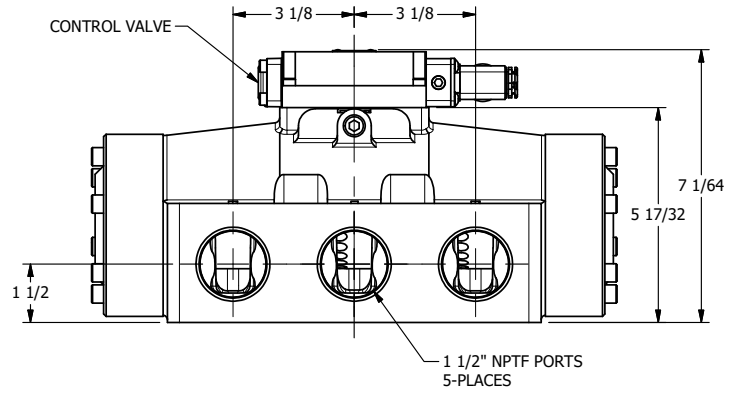

4

3

2

1

1/2"-14 NPT CONDUIT CONNECTION
18" LEAD, 3 WIRE

AAA
PRODUCTS
INTERNATIONAL

**AAA PRODUCTS
INTERNATIONAL**
7114 Harry Hines Blvd
Dallas, TX 75235

TITLE 1/2" SIDE PORT, SNGL SOL, 2 POS,
SPR RTRN, MOLD-OVER,
LCKNG OVRD, SIDE VENT

DRAWING NO.:
DIM_ESO12JOC

4

3

2

1

THE INFORMATION CONTAINED WITHIN THIS DOCUMENT IS PROPRIETARY TO AAA PRODUCTS AND MAY NOT BE DISCLOSED WITHOUT PRIOR WRITTEN CONSENT