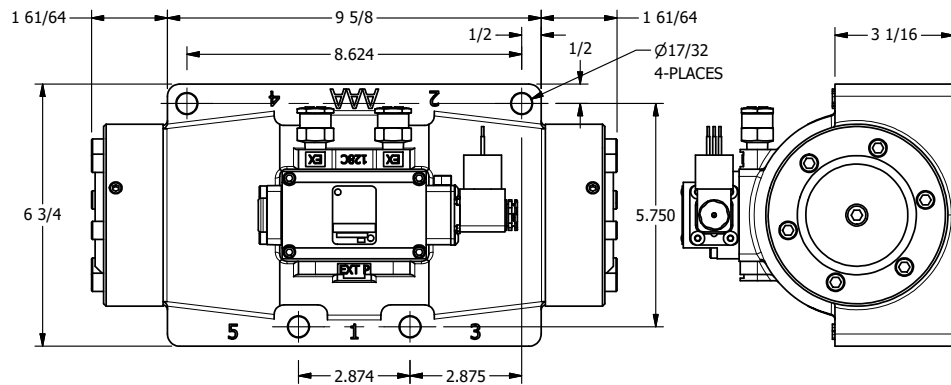

4

3

2

1

1/2"-14 NPT CONDUIT CONNECTION
18" LEAD, 3 WIRE

AAA
PRODUCTS
INTERNATIONAL

**AAA PRODUCTS
INTERNATIONAL**
7114 Harry Hines Blvd
Dallas, TX 75235

TITLE 1/2" SIDE PORT, SNGL SOL, 2 POS,
SPR RTRN, MOLD-OVER,
LCKNG OVRD, SIDE VENT

DRAWING NO.:
DIM_ESO12JOC

4

3

2

1

THE INFORMATION CONTAINED WITHIN THIS DOCUMENT IS PROPRIETARY TO AAA PRODUCTS AND MAY NOT BE DISCLOSED WITHOUT PRIOR WRITTEN CONSENT