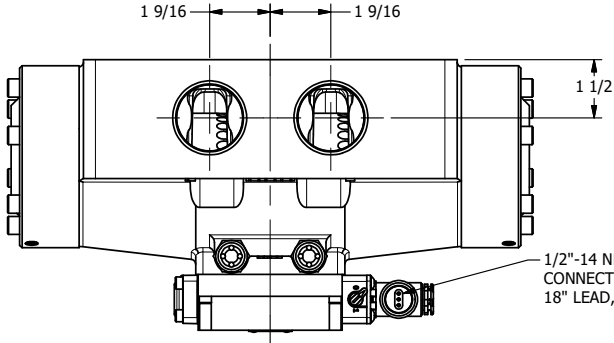

4

3

2

1

1/2"-14 NPT CONDUIT CONNECTION
18" LEAD, 3 WIRE

AAA
PRODUCTS
INTERNATIONAL

**AAA PRODUCTS
INTERNATIONAL**
7114 Harry Hines Blvd
Dallas, TX 75235

TITLE 1/2" SIDE PORT, SNGL SOL, 2 POS,
SPR RTRN, MOLD-OVER,
LCKNG OVRD, SIDE VENT

DRAWING NO.:
DIM_ESO12JOC

4

3

2

1

THE INFORMATION CONTAINED WITHIN THIS DOCUMENT IS PROPRIETARY TO AAA PRODUCTS AND MAY NOT BE DISCLOSED WITHOUT PRIOR WRITTEN CONSENT