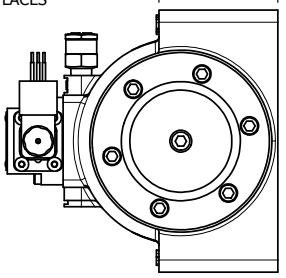

4

3

2

1

1/2"-14 NPT CONDUIT CONNECTION
18" LEAD, 3 WIRE

AAA
PRODUCTS
INTERNATIONAL

**AAA PRODUCTS
INTERNATIONAL**
7114 Harry Hines Blvd
Dallas, TX 75235

TITLE 1/2" SIDE PORT, SNGL SOL, 2 POS,
SPR RTRN, MOLD-OVER,
LCKNG OVRD, SIDE VENT

DRAWING NO.:
DIM_ESO12JOC

4

3

2

1

THE INFORMATION CONTAINED WITHIN THIS DOCUMENT IS PROPRIETARY TO AAA PRODUCTS AND MAY NOT BE DISCLOSED WITHOUT PRIOR WRITTEN CONSENT