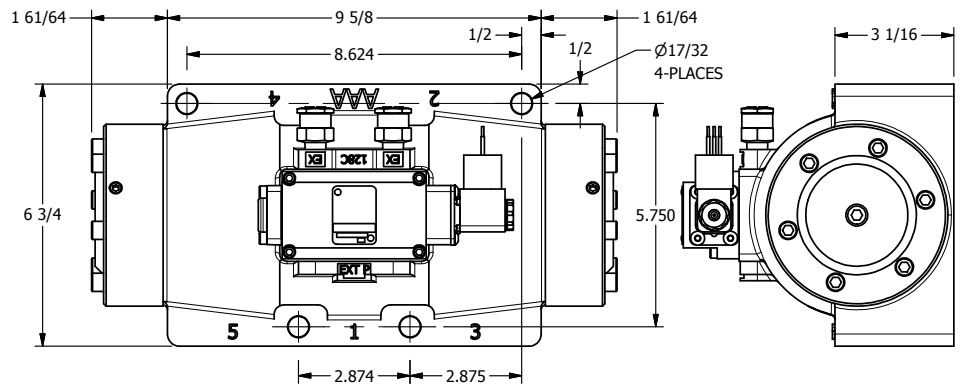

4

3

2

1

1/2"-14 NPT CONDUIT CONNECTION
18" LEAD, 3 WIRE

AAA
PRODUCTS
INTERNATIONAL

**AAA PRODUCTS
INTERNATIONAL**
7114 Harry Hines Blvd
Dallas, TX 75235

TITLE: 1 1/2" SIDE PORT, SNGL SOL, 2 POS,
SPR RTRN, MOLD-OVER

DRAWING NO.:
DIM_ES012J

4

3

2

1

THE INFORMATION CONTAINED WITHIN THIS DOCUMENT IS PROPRIETARY TO AAA PRODUCTS AND MAY NOT BE DISCLOSED WITHOUT PRIOR WRITTEN CONSENT