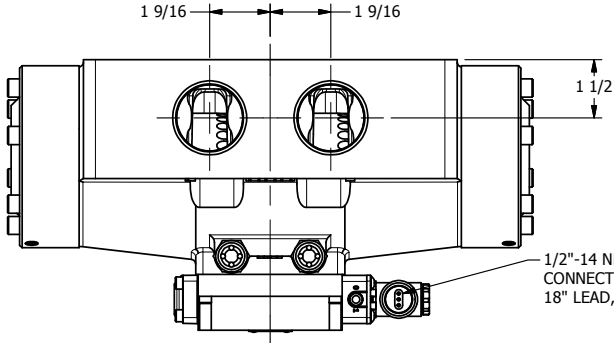

4

3

2

1

1/2"-14 NPT CONDUIT CONNECTION
18" LEAD, 3 WIRE

AAA
PRODUCTS
INTERNATIONAL

**AAA PRODUCTS
INTERNATIONAL**
7114 Harry Hines Blvd
Dallas, TX 75235

TITLE: 1 1/2" SIDE PORT, SNGL SOL, 2 POS,
SPR RTRN, MOLD-OVER

DRAWING NO.:
DIM_ES012J

4

3

2

1

THE INFORMATION CONTAINED WITHIN THIS DOCUMENT IS PROPRIETARY TO AAA PRODUCTS AND MAY NOT BE DISCLOSED WITHOUT PRIOR WRITTEN CONSENT