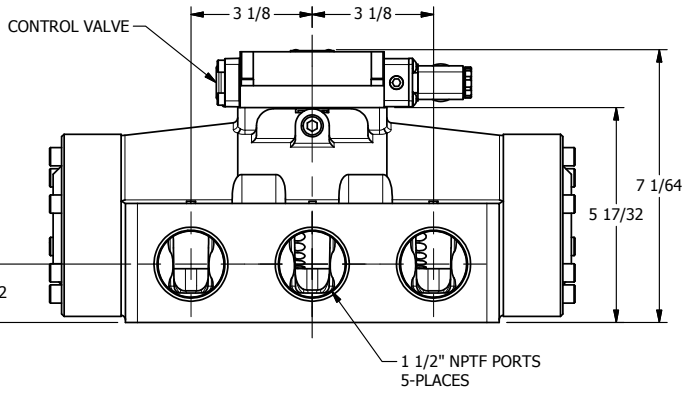

4

3

2

1

1/2"-14 NPT CONDUIT CONNECTION
18" LEAD, 3 WIRE

AAA
PRODUCTS
INTERNATIONAL

**AAA PRODUCTS
INTERNATIONAL**
7114 Harry Hines Blvd
Dallas, TX 75235

TITLE: 1 1/2" SIDE PORT, SNGL SOL, 2 POS,
SPR RTRN, MOLD-OVER

DRAWING NO.:
DIM_ES012J

4

3

2

1

THE INFORMATION CONTAINED WITHIN THIS DOCUMENT IS PROPRIETARY TO AAA PRODUCTS AND MAY NOT BE DISCLOSED WITHOUT PRIOR WRITTEN CONSENT