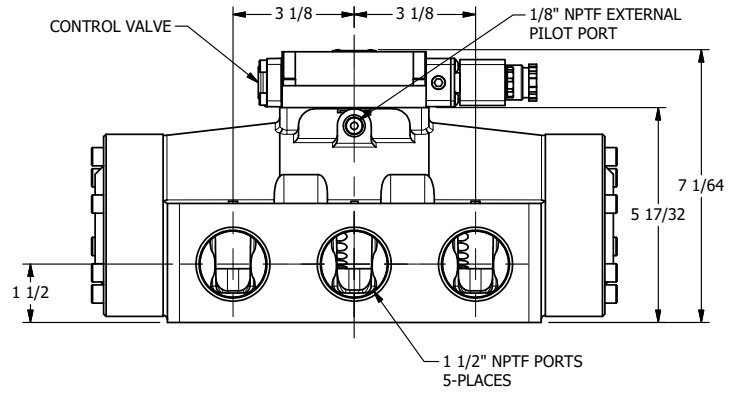

4

3

2

1

AAA
PRODUCTS
INTERNATIONAL

**AAA PRODUCTS
INTERNATIONAL**
7114 Harry Hines Blvd
Dallas, TX 75235

TITLE: 1 1/2" SIDE PORT, SNGL SOL, 2 POS,
SPR RTRN, INTR SAFE, EXT PILOT

DRAWING NO.:
DIM_ESO12AZ