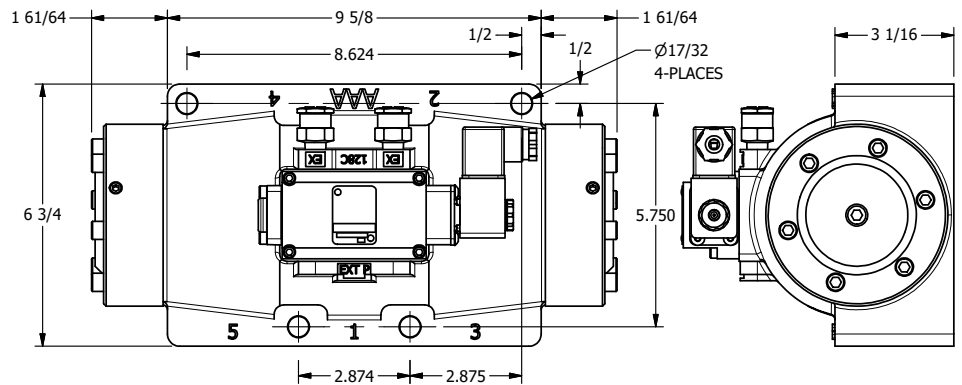

4

3

2

1

AAA
PRODUCTS
INTERNATIONAL

**AAA PRODUCTS
INTERNATIONAL**
7114 Harry Hines Blvd
Dallas, TX 75235

TITLE: 1 1/2" SIDE PORT, SNGL SOL, 2 POS,
SPR RTRN, INTR SAFE, EXT PILOT

DRAWING NO.:
DIM_ESO12AZ