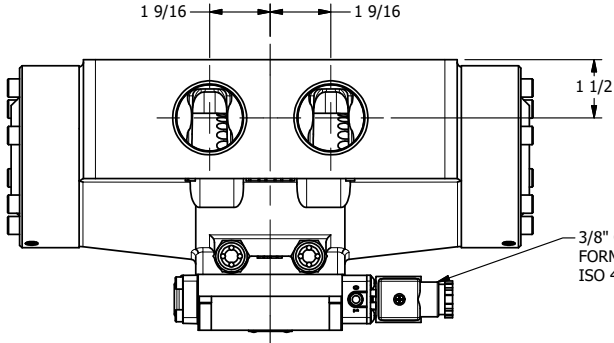

4

3

2

1

AAA
PRODUCTS
INTERNATIONAL

**AAA PRODUCTS
INTERNATIONAL**
7114 Harry Hines Blvd
Dallas, TX 75235

TITLE: 1 1/2" SIDE PORT, SNGL SOL, 2 POS,
SPR RTRN, INTR SAFE, EXT PILOT

DRAWING NO.:
DIM_ESO12AZ