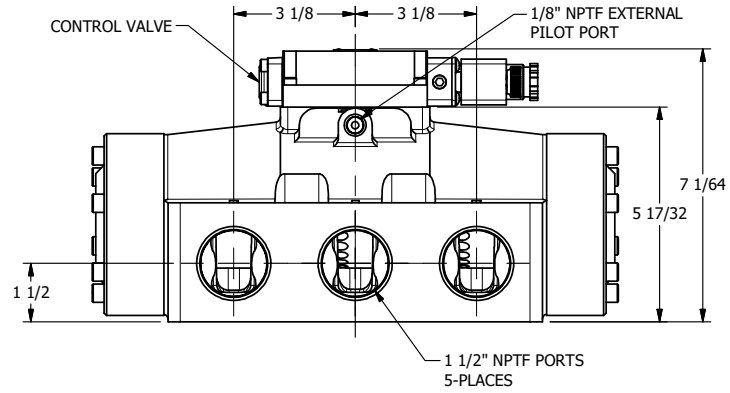

4

3

2

1

3/8" CORD GRIP DIN CAP INCLUDED  
FORM A, ACC. TO EN 175301-803,  
ISO 4400

CONTROL VALVE

1/8" NPTF EXTERNAL  
PILOT PORT

1 1/2" NPTF PORTS  
5-PLACES

**AAA**  
PRODUCTS  
INTERNATIONAL

**AAA PRODUCTS  
INTERNATIONAL**  
7114 Harry Hines Blvd  
Dallas, TX 75235

TITLE: 1 1/2" SIDE PORT, SNGL SOL, 2 POS,  
SPR RTRN, INTR SAFE,  
DUST EXCLDR, EXT PILOT

DRAWING NO.:  
DIM\_ESO12ALZ