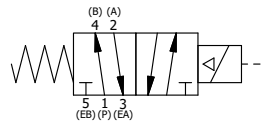

4

3

2

1

3/8" CORD GRIP DIN CAP INCLUDED  
FORM A, ACC. TO EN 175301-803,  
ISO 4400

CONTROL VALVE

1/8" NPTF EXTERNAL  
PILOT PORT

1 1/2" NPTF PORTS  
5-PLACES