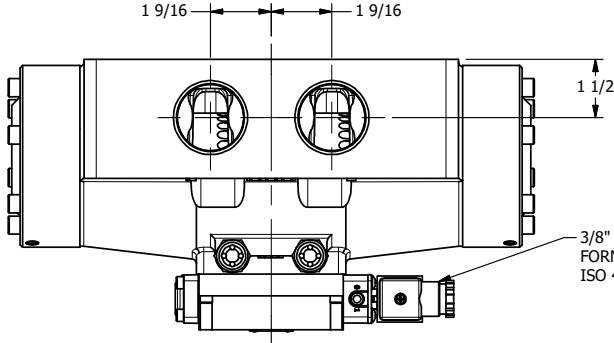

4

3

2

1

3/8" CORD GRIP DIN CAP INCLUDED  
FORM A, ACC. TO EN 175301-803,  
ISO 4400

CONTROL VALVE

1/8" NPTF EXTERNAL  
PILOT PORT

1 1/2" NPTF PORTS  
5-PLACES

**AAA**  
PRODUCTS  
INTERNATIONAL

**AAA PRODUCTS  
INTERNATIONAL**  
7114 Harry Hines Blvd  
Dallas, TX 75235

TITLE: 1 1/2" SIDE PORT, SNGL SOL, 2 POS,  
SPR RTRN, INTR SAFE,  
DUST EXCLDR, EXT PILOT

DRAWING NO.:  
DIM\_ESO12ALZ