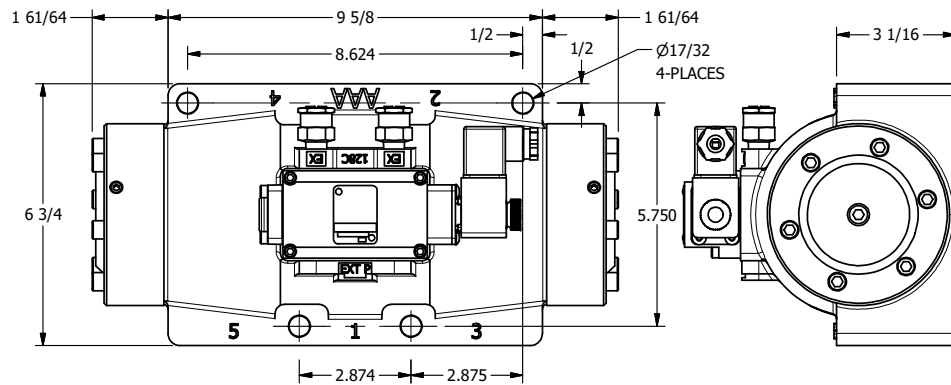

4

3

2

1

3/8" CORD GRIP DIN CAP INCLUDED  
FORM A, ACC. TO EN 175301-803,  
ISO 4400

CONTROL VALVE

1/8" NPTF EXTERNAL  
PILOT PORT

1 1/2" NPTF PORTS  
5-PLACES

**AAA**  
PRODUCTS  
INTERNATIONAL

**AAA PRODUCTS  
INTERNATIONAL**  
7114 Harry Hines Blvd  
Dallas, TX 75235

TITLE: 1 1/2" SIDE PORT, SNGL SOL, 2 POS,  
SPR RTRN, INTR SAFE,  
DUST EXCLDR, EXT PILOT

DRAWING NO.:  
DIM\_ESO12ALZ