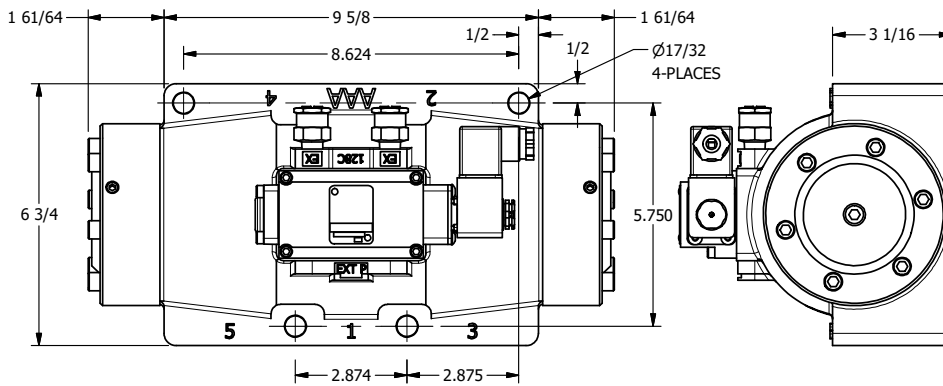

4

3

2

1

3/8" CORD GRIP DIN CAP INCLUDED
FORM A, ACC. TO EN 175301-803,
ISO 4400

CONTROL VALVE

1/8" NPTF EXTERNAL
PILOT PORT

1 1/2" NPTF PORTS
5-PLACES

AAA
PRODUCTS
INTERNATIONAL

**AAA PRODUCTS
INTERNATIONAL**
7114 Harry Hines Blvd
Dallas, TX 75235

TITLE: 1 1/2" SIDE PORT, SNGL SOL, 2 POS,
SPR RTRN, INTR SAFE,
SIDE VENT, EXT PILOT

DRAWING NO.:
DIM_ESO12ACZ