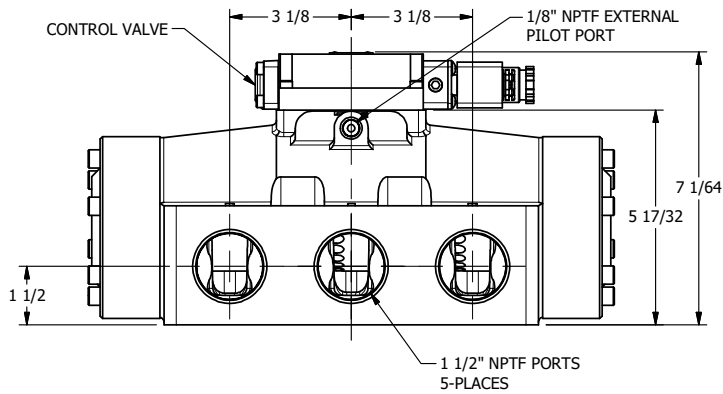

4

3

2

1

3/8" CORD GRIP DIN CAP INCLUDED
FORM A, ACC. TO EN 175301-803,
ISO 4400

CONTROL VALVE

1/8" NPTF EXTERNAL
PILOT PORT

1 1/2" NPTF PORTS
5-PLACES

AAA
PRODUCTS
INTERNATIONAL

**AAA PRODUCTS
INTERNATIONAL**
7114 Harry Hines Blvd
Dallas, TX 75235

TITLE: 1 1/2" SIDE PORT, SNGL SOL, 2 POS,
SPR RTRN, INTR SAFE,
SIDE VENT, EXT PILOT

DRAWING NO.:
DIM_ESO12ACZ