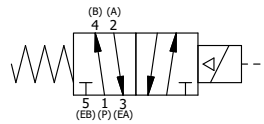

4

3

2

1

3/8" CORD GRIP DIN CAP INCLUDED
FORM A, ACC. TO EN 175301-803,
ISO 4400

CONTROL VALVE

1/8" NPTF EXTERNAL
PILOT PORT

1 1/2" NPTF PORTS
5-PLACES