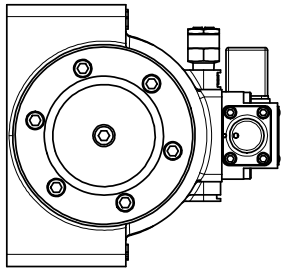

4

3

2

1

3/8" CORD GRIP DIN CAP INCLUDED
FORM A, ACC. TO EN 175301-803,
ISO 4400

CONTROL VALVE

1/8" NPTF EXTERNAL
PILOT PORT

1 1/2" NPTF PORTS
5-PLACES

AAA
PRODUCTS
INTERNATIONAL

**AAA PRODUCTS
INTERNATIONAL**
7114 Harry Hines Blvd
Dallas, TX 75235

TITLE: 1 1/2" SIDE PORT, SNGL SOL, 2 POS,
SPR RTRN, INTR SAFE,
SIDE VENT, EXT PILOT

DRAWING NO.:
DIM_ESO12ACZ