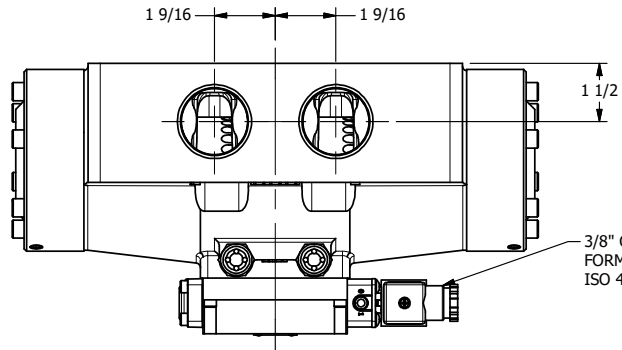

4

3

2

1

3/8" CORD GRIP DIN CAP INCLUDED
FORM A, ACC. TO EN 175301-803,
ISO 4400

CONTROL VALVE

1/8" NPTF EXTERNAL
PILOT PORT

1 1/2" NPTF PORTS
5-PLACES

AAA
PRODUCTS
INTERNATIONAL

**AAA PRODUCTS
INTERNATIONAL**
7114 Harry Hines Blvd
Dallas, TX 75235

TITLE: 1 1/2" SIDE PORT, SNGL SOL, 2 POS,
SPR RTRN, INTR SAFE,
SIDE VENT, EXT PILOT

DRAWING NO.:
DIM_ESO12ACZ