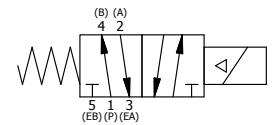

4

3

2

1

3/8" CORD GRIP DIN CAP INCLUDED  
FORM A, ACC. TO EN 175301-803,  
ISO 4400

**AAA**  
PRODUCTS  
INTERNATIONAL

**AAA PRODUCTS  
INTERNATIONAL**  
7114 Harry Hines Blvd  
Dallas, TX 75235

**TITLE** 1 1/2" SIDE PORT, SNGL SOL, 2 POS,  
SPR RTRN, INTRINSICALLY SAFE,  
24VDC, SIDE VENT