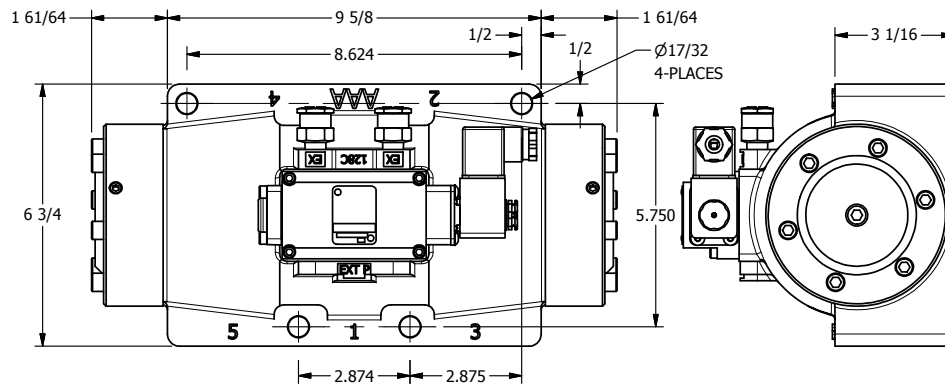

4

3

2

1

3/8" CORD GRIP DIN CAP INCLUDED  
FORM A, ACC. TO EN 175301-803,  
ISO 4400

**AAA**  
PRODUCTS  
INTERNATIONAL

**AAA PRODUCTS  
INTERNATIONAL**  
7114 Harry Hines Blvd  
Dallas, TX 75235

**TITLE** 1 1/2" SIDE PORT, SNGL SOL, 2 POS,  
SPR RTRN, INTRINSICALLY SAFE,  
24VDC, SIDE VENT

DRAWING NO.:  
DIM\_ESO12AC

THE INFORMATION CONTAINED WITHIN THIS DOCUMENT IS PROPRIETARY TO AAA PRODUCTS AND MAY NOT BE DISCLOSED WITHOUT PRIOR WRITTEN CONSENT

4

3

2

1

B

B