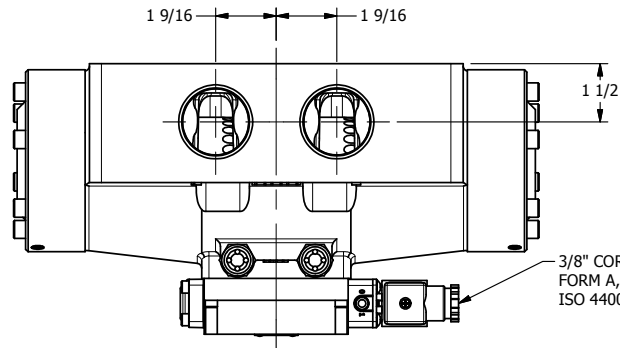

4

3

2

1

3/8" CORD GRIP DIN CAP INCLUDED  
FORM A, ACC. TO EN 175301-803,  
ISO 4400

**AAA**  
PRODUCTS  
INTERNATIONAL

**AAA PRODUCTS  
INTERNATIONAL**  
7114 Harry Hines Blvd  
Dallas, TX 75235

**TITLE** 1 1/2" SIDE PORT, SNGL SOL, 2 POS,  
SPR RTRN, INTRINSICALLY SAFE,  
24VDC, SIDE VENT

DRAWING NO.:  
DIM\_ESO12AC

THE INFORMATION CONTAINED WITHIN THIS DOCUMENT IS PROPRIETARY TO AAA PRODUCTS AND MAY NOT BE DISCLOSED WITHOUT PRIOR WRITTEN CONSENT

4

3

2

1

B

B