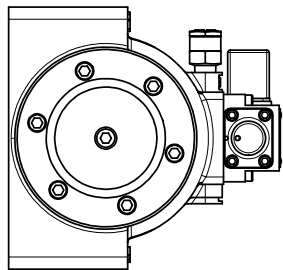

4

3

2

1

3/8" CORD GRIP DIN CAP INCLUDED  
FORM A, ACC. TO EN 175301-803,  
ISO 4400

**AAA**  
PRODUCTS  
INTERNATIONAL

**AAA PRODUCTS  
INTERNATIONAL**  
7114 Harry Hines Blvd  
Dallas, TX 75235

**TITLE** 1 1/2" SIDE PORT, SNGL SOL, 2 POS,  
SPR RTRN, INTRINSICALLY SAFE,  
24VDC, SIDE VENT