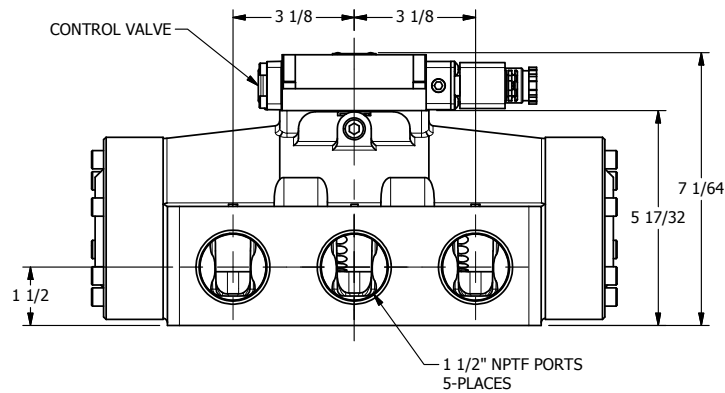

4

3

2

1

3/8" CORD GRIP DIN CAP INCLUDED  
FORM A, ACC. TO EN 175301-803,  
ISO 4400

**AAA**  
PRODUCTS  
INTERNATIONAL

**AAA PRODUCTS  
INTERNATIONAL**  
7114 Harry Hines Blvd  
Dallas, TX 75235

**TITLE** 1 1/2" SIDE PORT, SNGL SOL, 2 POS,  
SPR RTRN, INTRINSICALLY SAFE,  
24VDC, SIDE VENT

DRAWING NO.:  
DIM\_ESO12AC

THE INFORMATION CONTAINED WITHIN THIS DOCUMENT IS PROPRIETARY TO AAA PRODUCTS AND MAY NOT BE DISCLOSED WITHOUT PRIOR WRITTEN CONSENT

4

3

2

1

B

B