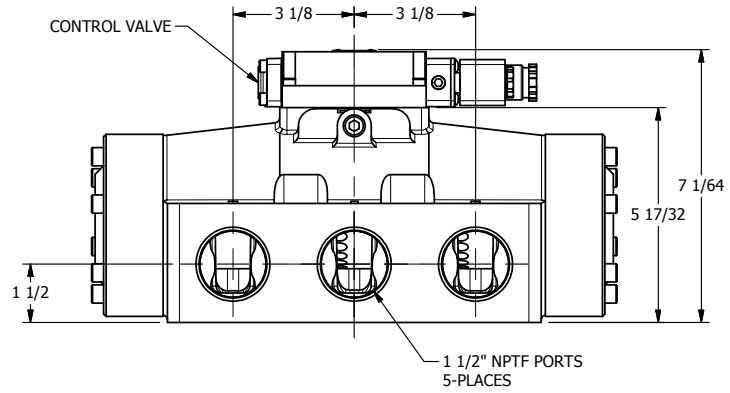

4

3

2

1

3/8" CORD GRIP DIN CAP INCLUDED
FORM A, ACC. TO EN 175301-803,
ISO 4400

1 1/2" NPTF PORTS
5-PLACES

AAA
PRODUCTS
INTERNATIONAL
7114 Harry Hines Blvd
Dallas, TX 75235

TITLE: 1 1/2" SIDE PORT, SNGL SOL, 2 POS,
SPR RTRN, INTRINSICALLY SAFE,
24VDC

DRAWING NO.:
DIM_ESO12A

THE INFORMATION CONTAINED WITHIN THIS DOCUMENT IS PROPRIETARY TO AAA PRODUCTS AND MAY NOT BE DISCLOSED WITHOUT PRIOR WRITTEN CONSENT