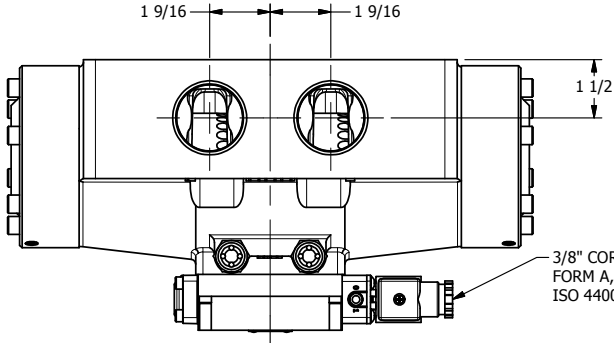

4

3

2

1

3/8" CORD GRIP DIN CAP INCLUDED
FORM A, ACC. TO EN 175301-803,
ISO 4400

1 1/2" NPTF PORTS
5-PLACES

AAA
PRODUCTS
INTERNATIONAL
7114 Harry Hines Blvd
Dallas, TX 75235

TITLE: 1 1/2" SIDE PORT, SNGL SOL, 2 POS,
SPR RTRN, INTRINSICALLY SAFE,
24VDC

DRAWING NO.:
DIM_ESO12A

THE INFORMATION CONTAINED WITHIN THIS DOCUMENT IS PROPRIETARY TO AAA PRODUCTS AND MAY NOT BE DISCLOSED WITHOUT PRIOR WRITTEN CONSENT