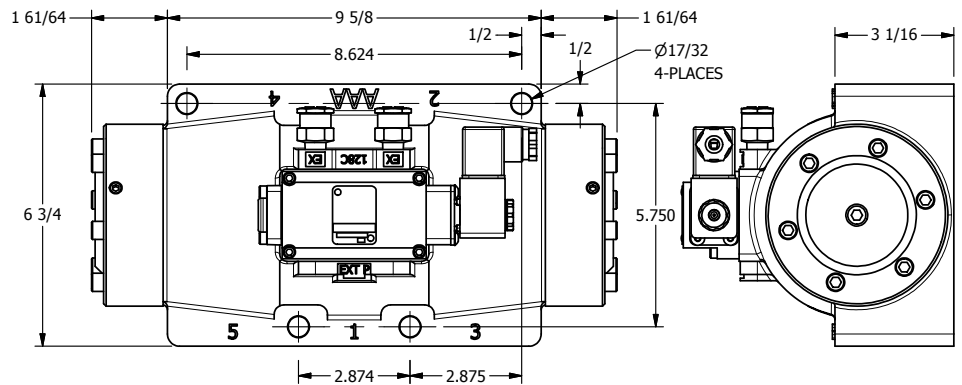

4

3

2

1

3/8" CORD GRIP DIN CAP INCLUDED
FORM A, ACC. TO EN 175301-803,
ISO 4400

1 1/2" NPTF PORTS
5-PLACES

AAA
PRODUCTS
INTERNATIONAL
7114 Harry Hines Blvd
Dallas, TX 75235

TITLE: 1 1/2" SIDE PORT, SNGL SOL, 2 POS,
SPR RTRN, INTRINSICALLY SAFE,
24VDC

DRAWING NO.:
DIM_ESO12A

THE INFORMATION CONTAINED WITHIN THIS DOCUMENT IS PROPRIETARY TO AAA PRODUCTS AND MAY NOT BE DISCLOSED WITHOUT PRIOR WRITTEN CONSENT