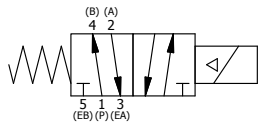

4

3

2

1

3/8" CORD GRIP DIN CAP INCLUDED
FORM A, ACC. TO EN 175301-803,
ISO 4400

1 1/2" NPTF PORTS
5-PLACES

AAA
PRODUCTS
INTERNATIONAL
7114 Harry Hines Blvd
Dallas, TX 75235

TITLE: 1 1/2" SIDE PORT, SNGL SOL, 2 POS,
SPR RTRN, INTRINSICALLY SAFE,
24VDC