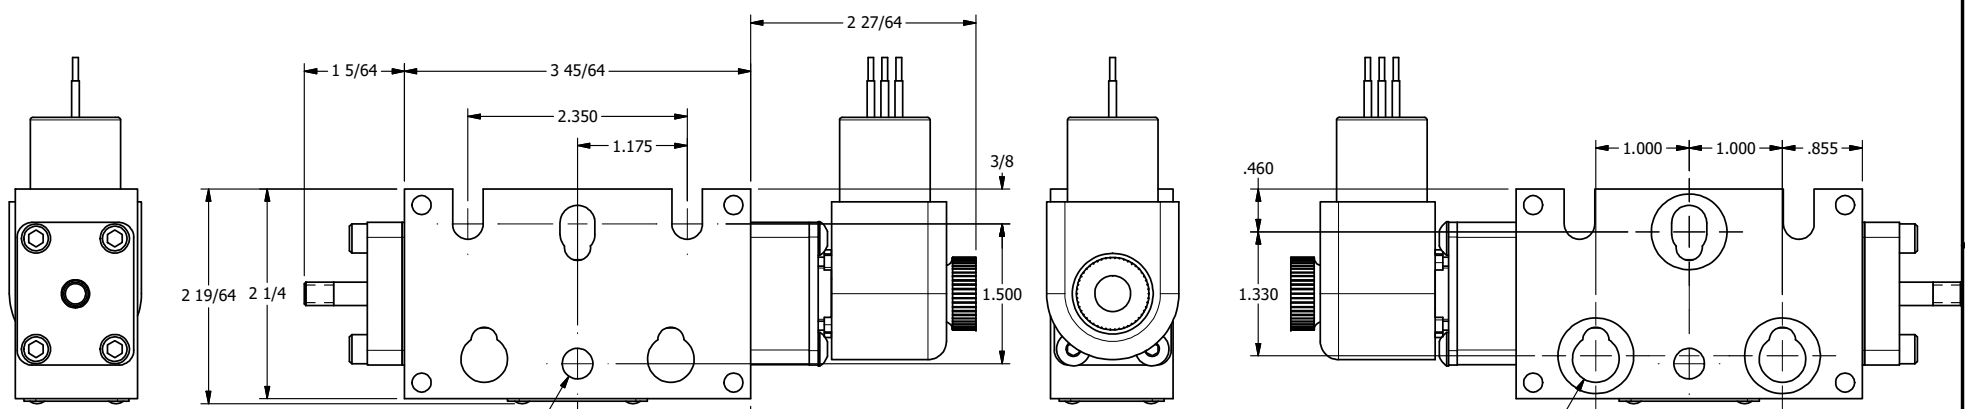

4

3

2

1

1/4-20 UNC X 3/8  
THREADED PIN

9/16

9/16

9/16

3/8" NPTF PORTS  
2-PLACES

1/2"-14 NPT  
CONDUIT CONNECTION  
18" LEADS, 3 WIRE

TIE ROD LOCATIONS  
3-PLACES

PORTS  
3-PLACES

**AAA**  
PRODUCTS  
INTERNATIONAL

**AAA PRODUCTS  
INTERNATIONAL**  
7114 Harry Hines Blvd  
Dallas, TX 75235

TITLE: 3/8" STACK, SNGL SOL, 2 POS,  
SPR RTRN, EXPL PROOF,  
INDCTR PIN, DUST EXCLDR

DRAWING NO.:  
DIM\_EBS03XLK

THE INFORMATION CONTAINED WITHIN THIS DOCUMENT IS PROPRIETARY TO AAA PRODUCTS AND MAY NOT BE DISCLOSED WITHOUT PRIOR WRITTEN CONSENT