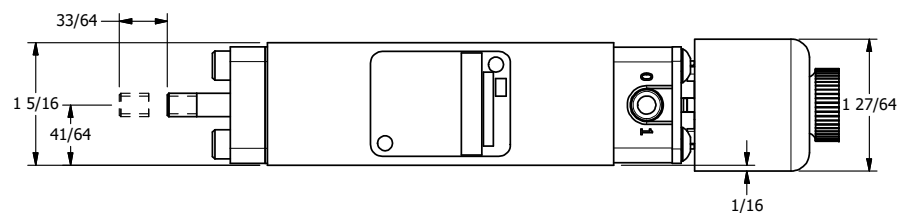

4

3

2

1

1/4-20 UNC X 3/8  
THREADED PIN

9/16

9/16

9/16

3/8" NPTF PORTS  
2-PLACES

1/2"-14 NPT  
CONDUIT CONNECTION  
18" LEADS, 3 WIRE

TIE ROD LOCATIONS  
3-PLACES

PORTS  
3-PLACES

**AAA**  
PRODUCTS  
INTERNATIONAL

**AAA PRODUCTS  
INTERNATIONAL**  
7114 Harry Hines Blvd  
Dallas, TX 75235

TITLE: 3/8" STACK, SNGL SOL, 2 POS,  
SPR RTRN, EXPL PROOF,  
INDCTR PIN, DUST EXCLDR

DRAWING NO.:  
DIM\_EBS03XLK

THE INFORMATION CONTAINED WITHIN THIS DOCUMENT IS PROPRIETARY TO AAA PRODUCTS AND MAY NOT BE DISCLOSED WITHOUT PRIOR WRITTEN CONSENT