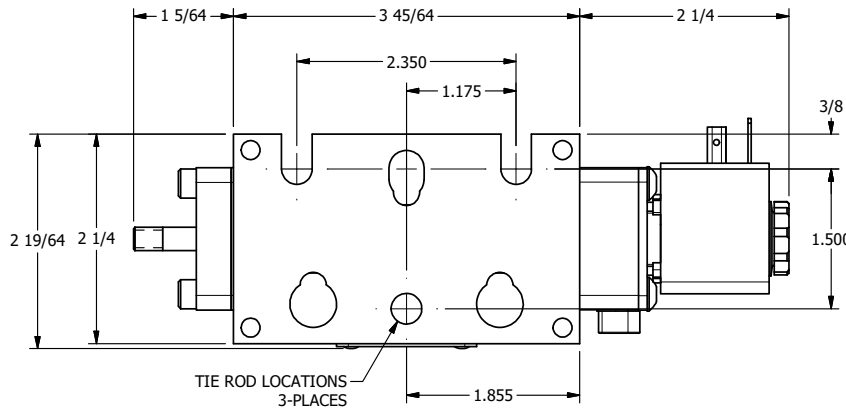

4

3

2

1

1/4-20 UNC X 3/8  
THREADED PIN

9/16

9/16

9/16

ISO 4400 DIN  
CONNECTION

3/8" NPTF PORTS  
2-PLACES

**AAA**  
PRODUCTS  
INTERNATIONAL

**AAA PRODUCTS  
INTERNATIONAL**  
7114 Harry Hines Blvd  
Dallas, TX 75235

TITLE: 3/8" STACK, SNGL SOL, 2 POS,  
SPRING RTRN, HIGH TMP COIL,  
LCKNG OVRD, THREADED INDCTR PIN