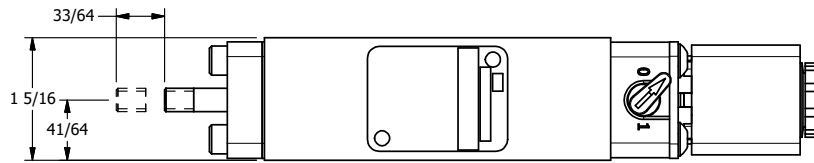

4

3

2

1

1/4-20 UNC X 3/8  
THREADED PIN

9/16

9/16

9/16

ISO 4400 DIN  
CONNECTION

3/8" NPTF PORTS  
2-PLACES

**AAA**  
PRODUCTS  
INTERNATIONAL

**AAA PRODUCTS  
INTERNATIONAL**  
7114 Harry Hines Blvd  
Dallas, TX 75235

TITLE: 3/8" STACK, SNGL SOL, 2 POS,  
SPRING RTRN, HIGH TMP COIL,  
LCKNG OVRD, THREADED INDCTR PIN