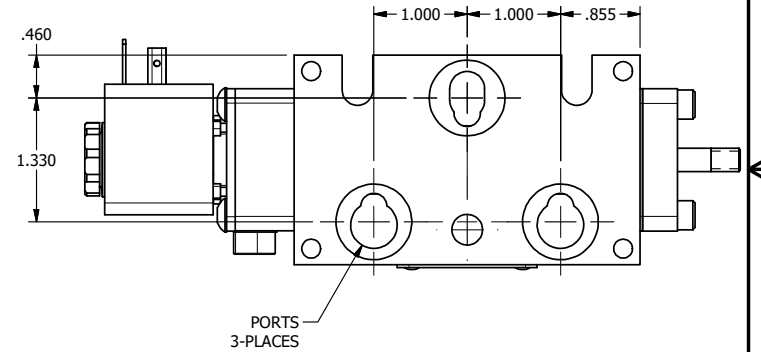

4

3

2

1

1/4-20 UNC X 3/8  
THREADED PIN

9/16

9/16

9/16

ISO 4400 DIN  
CONNECTION

3/8" NPTF PORTS  
2-PLACES

**AAA**  
PRODUCTS  
INTERNATIONAL

**AAA PRODUCTS  
INTERNATIONAL**  
7114 Harry Hines Blvd  
Dallas, TX 75235

TITLE: 3/8" STACK, SNGL SOL, 2 POS,  
SPRING RTRN, HIGH TMP COIL,  
LCKNG OVRD, THREADED INDCTR PIN