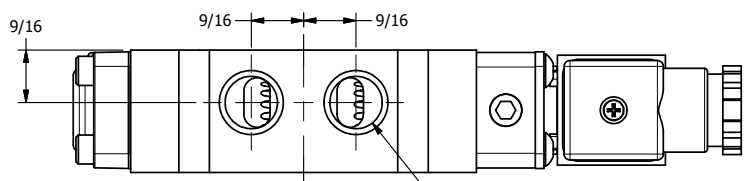

4 3 2 1

1/4" NPTF PORTS
2-PLACES

3/8" CORD GRIP DIN CAP INCLUDED
FORM A, ACC. TO EN 175301-803,
ISO 4400

TIE ROD LOCATIONS
3-PLACES

PORTS
3-PLACES

15/16

AAA
PRODUCTS
INTERNATIONAL
**AAA PRODUCTS
INTERNATIONAL**
7114 Harry Hines Blvd
Dallas, TX 75235

TITLE: 3/8" STACK, SNGL SOL, 2 POS,
SPR RTRN, INSTRINSICALLY SAFE,
24VDC, SIDE VENT

DRAWING NO.:
DIM_EBS03AC

4 3 2 1

THE INFORMATION CONTAINED WITHIN THIS DOCUMENT IS PROPRIETARY TO AAA PRODUCTS AND MAY NOT BE DISCLOSED WITHOUT PRIOR WRITTEN CONSENT