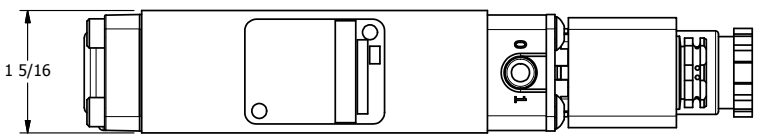

4 3 2 1

1/4" NPTF PORTS
2-PLACES

3/8" CORD GRIP DIN CAP INCLUDED
FORM A, ACC. TO EN 175301-803,
ISO 4400

TIE ROD LOCATIONS
3-PLACES

PORTS
3-PLACES

15/16

AAA
PRODUCTS
INTERNATIONAL
**AAA PRODUCTS
INTERNATIONAL**
7114 Harry Hines Blvd
Dallas, TX 75235

TITLE: 3/8" STACK, SNGL SOL, 2 POS,
SPR RTRN, INSTRINSICALLY SAFE,
24VDC, SIDE VENT

DRAWING NO.:
DIM_EBS03AC

4 3 2 1

THE INFORMATION CONTAINED WITHIN THIS DOCUMENT IS PROPRIETARY TO AAA PRODUCTS AND MAY NOT BE DISCLOSED WITHOUT PRIOR WRITTEN CONSENT