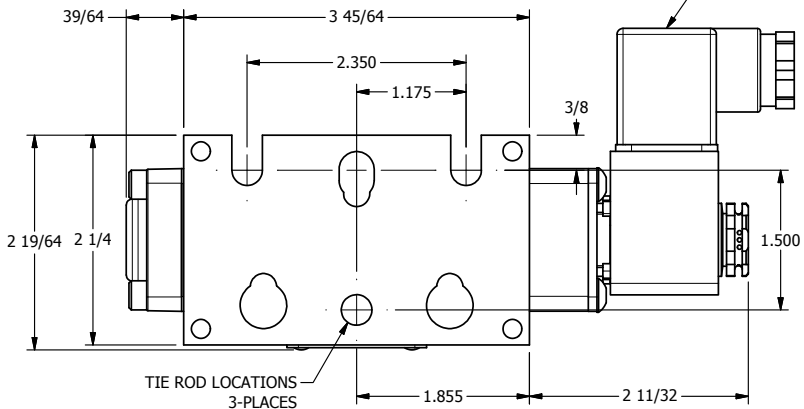

4 3 2 1

1/4" NPTF PORTS
2-PLACES

3/8" CORD GRIP DIN CAP INCLUDED
FORM A, ACC. TO EN 175301-803,
ISO 4400

TIE ROD LOCATIONS
3-PLACES

PORTS
3-PLACES

15/16

AAA
PRODUCTS
INTERNATIONAL
**AAA PRODUCTS
INTERNATIONAL**
7114 Harry Hines Blvd
Dallas, TX 75235

TITLE: 3/8" STACK, SNGL SOL, 2 POS,
SPR RTRN, INSTRINSICALLY SAFE,
24VDC, SIDE VENT

DRAWING NO.:
DIM_EBS03AC

4 3 2 1

THE INFORMATION CONTAINED WITHIN THIS DOCUMENT IS PROPRIETARY TO AAA PRODUCTS AND MAY NOT BE DISCLOSED WITHOUT PRIOR WRITTEN CONSENT