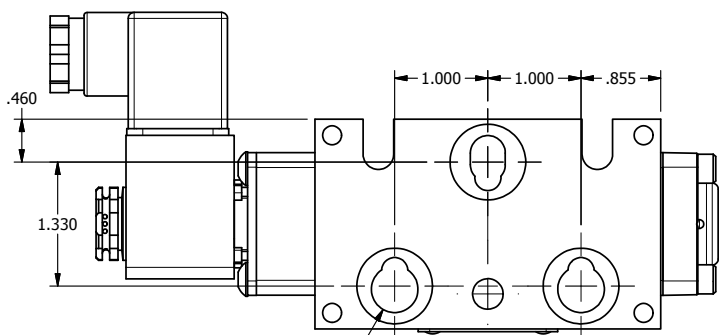

4 3 2 1

1/4" NPTF PORTS
2-PLACES

3/8" CORD GRIP DIN CAP INCLUDED
FORM A, ACC. TO EN 175301-803,
ISO 4400

TIE ROD LOCATIONS
3-PLACES

PORTS
3-PLACES

15/16

AAA
PRODUCTS
INTERNATIONAL
**AAA PRODUCTS
INTERNATIONAL**
7114 Harry Hines Blvd
Dallas, TX 75235

TITLE: 3/8" STACK, SNGL SOL, 2 POS,
SPR RTRN, INSTRINSICALLY SAFE,
24VDC, SIDE VENT

DRAWING NO.:
DIM_EBS03AC

4 3 2 1

THE INFORMATION CONTAINED WITHIN THIS DOCUMENT IS PROPRIETARY TO AAA PRODUCTS AND MAY NOT BE DISCLOSED WITHOUT PRIOR WRITTEN CONSENT