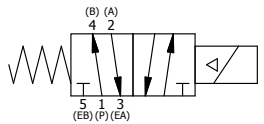

4 3 2 1

1/4" NPTF PORTS
2-PLACES

3/8" CORD GRIP DIN CAP INCLUDED
FORM A, ACC. TO EN 175301-803,
ISO 4400

TIE ROD LOCATIONS
3-PLACES

PORTS
3-PLACES

15/16

AAA
PRODUCTS
INTERNATIONAL
**AAA PRODUCTS
INTERNATIONAL**
7114 Harry Hines Blvd
Dallas, TX 75235

TITLE: 3/8" STACK, SNGL SOL, 2 POS,
SPR RTRN, INSTRINSICALLY SAFE,
24VDC, SIDE VENT

DRAWING NO.:
DIM_EBS03AC

4 3 2 1

THE INFORMATION CONTAINED WITHIN THIS DOCUMENT IS PROPRIETARY TO AAA PRODUCTS AND MAY NOT BE DISCLOSED WITHOUT PRIOR WRITTEN CONSENT