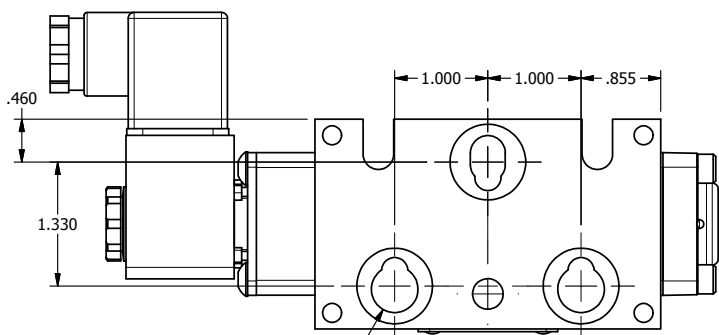

4 3 2 1

1/4" NPTF PORTS
2-PLACES

3/8" CORD GRIP DIN CAP INCLUDED
FORM A, ACC. TO EN 175301-803,
ISO 4400

TIE ROD LOCATIONS
3-PLACES

PORTS
3-PLACES

1 5/16

AAA
PRODUCTS
INTERNATIONAL

**AAA PRODUCTS
INTERNATIONAL**
7114 Harry Hines Blvd
Dallas, TX 75235

TITLE: 3/8" STACK, SNGL SOL, 2 POS,
SPR RTRN, INSTRINSICALLY SAFE,
24VDC

DRAWING NO.:
DIM_EBSO3A

4 3 2 1

THE INFORMATION CONTAINED WITHIN THIS DOCUMENT IS PROPRIETARY TO AAA PRODUCTS AND MAY NOT BE DISCLOSED WITHOUT PRIOR WRITTEN CONSENT