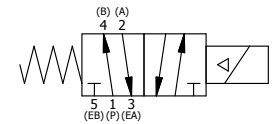

4 3 2 1

1/4" NPTF PORTS
2-PLACES

3/8" CORD GRIP DIN CAP INCLUDED
FORM A, ACC. TO EN 175301-803,
ISO 4400

TIE ROD LOCATIONS
3-PLACES

PORTS
3-PLACES

1 5/16

AAA
PRODUCTS
INTERNATIONAL

**AAA PRODUCTS
INTERNATIONAL**
7114 Harry Hines Blvd
Dallas, TX 75235

TITLE: 3/8" STACK, SNGL SOL, 2 POS,
SPR RTRN, INSTRINSICALLY SAFE,
24VDC

DRAWING NO.:
DIM_EBSO3A

4 3 2 1

THE INFORMATION CONTAINED WITHIN THIS DOCUMENT IS PROPRIETARY TO AAA PRODUCTS AND MAY NOT BE DISCLOSED WITHOUT PRIOR WRITTEN CONSENT