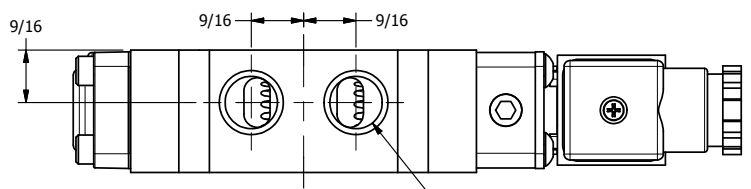

4 3 2 1

1/4" NPTF PORTS
2-PLACES

3/8" CORD GRIP DIN CAP INCLUDED
FORM A, ACC. TO EN 175301-803,
ISO 4400

TIE ROD LOCATIONS
3-PLACES

PORTS
3-PLACES

1 5/16

AAA
PRODUCTS
INTERNATIONAL

**AAA PRODUCTS
INTERNATIONAL**
7114 Harry Hines Blvd
Dallas, TX 75235

TITLE: 3/8" STACK, SNGL SOL, 2 POS,
SPR RTRN, INSTRINSICALLY SAFE,
24VDC

DRAWING NO.:
DIM_EBSO3A

4 3 2 1

THE INFORMATION CONTAINED WITHIN THIS DOCUMENT IS PROPRIETARY TO AAA PRODUCTS AND MAY NOT BE DISCLOSED WITHOUT PRIOR WRITTEN CONSENT