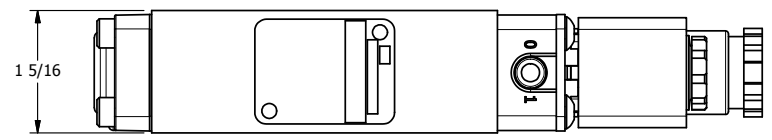

4 3 2 1

1/4" NPTF PORTS
2-PLACES

3/8" CORD GRIP DIN CAP INCLUDED
FORM A, ACC. TO EN 175301-803,
ISO 4400

TIE ROD LOCATIONS
3-PLACES

PORTS
3-PLACES

1 5/16

AAA
PRODUCTS
INTERNATIONAL

**AAA PRODUCTS
INTERNATIONAL**
7114 Harry Hines Blvd
Dallas, TX 75235

TITLE: 3/8" STACK, SNGL SOL, 2 POS,
SPR RTRN, INSTRINSICALLY SAFE,
24VDC

DRAWING NO.:
DIM_EBSO3A

4 3 2 1

THE INFORMATION CONTAINED WITHIN THIS DOCUMENT IS PROPRIETARY TO AAA PRODUCTS AND MAY NOT BE DISCLOSED WITHOUT PRIOR WRITTEN CONSENT