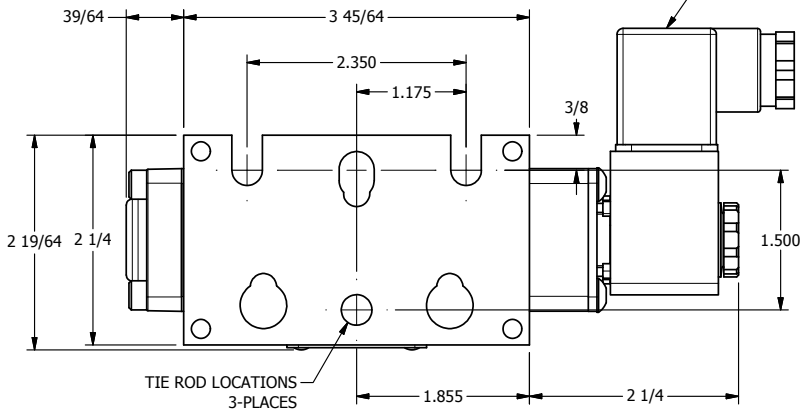

4 3 2 1

1/4" NPTF PORTS
2-PLACES

3/8" CORD GRIP DIN CAP INCLUDED
FORM A, ACC. TO EN 175301-803,
ISO 4400

TIE ROD LOCATIONS
3-PLACES

PORTS
3-PLACES

1 5/16

AAA
PRODUCTS
INTERNATIONAL

**AAA PRODUCTS
INTERNATIONAL**
7114 Harry Hines Blvd
Dallas, TX 75235

TITLE: 3/8" STACK, SNGL SOL, 2 POS,
SPR RTRN, INSTRINSICALLY SAFE,
24VDC

DRAWING NO.:
DIM_EBSO3A

4 3 2 1

THE INFORMATION CONTAINED WITHIN THIS DOCUMENT IS PROPRIETARY TO AAA PRODUCTS AND MAY NOT BE DISCLOSED WITHOUT PRIOR WRITTEN CONSENT