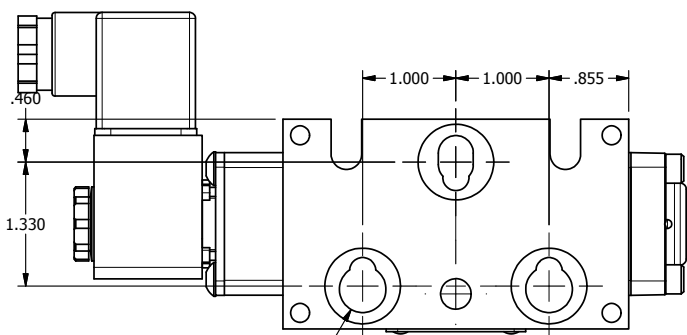

4 3 2 1

1/4" NPTF PORTS  
2-PLACES

3/8" CORD GRIP DIN CAP INCLUDED  
FORM A, ACC. TO EN 175301-803,  
ISO 4400

TIE ROD LOCATIONS  
3-PLACES

PORTS  
3-PLACES

4 3 2 1

**AAA**  
PRODUCTS  
INTERNATIONAL

**AAA PRODUCTS  
INTERNATIONAL**  
7114 Harry Hines Blvd  
Dallas, TX 75235

TITLE: 1/4" STACK, SNGL SOL, 2 POS,  
SPR RTRN, INTRINSICALLY SAFE,  
24VDC

DRAWING NO.:  
DIM\_EBSO2A

THE INFORMATION CONTAINED WITHIN THIS DOCUMENT IS PROPRIETARY TO AAA PRODUCTS AND MAY NOT BE DISCLOSED WITHOUT PRIOR WRITTEN CONSENT