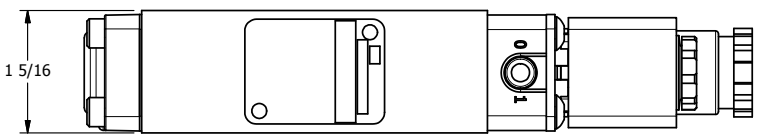

4 3 2 1

1/4" NPTF PORTS  
2-PLACES

3/8" CORD GRIP DIN CAP INCLUDED  
FORM A, ACC. TO EN 175301-803,  
ISO 4400

TIE ROD LOCATIONS  
3-PLACES

PORTS  
3-PLACES

4 3 2 1

**AAA**  
PRODUCTS  
INTERNATIONAL

**AAA PRODUCTS  
INTERNATIONAL**  
7114 Harry Hines Blvd  
Dallas, TX 75235

TITLE: 1/4" STACK, SNGL SOL, 2 POS,  
SPR RTRN, INTRINSICALLY SAFE,  
24VDC

DRAWING NO.:  
DIM\_EBSO2A

THE INFORMATION CONTAINED WITHIN THIS DOCUMENT IS PROPRIETARY TO AAA PRODUCTS AND MAY NOT BE DISCLOSED WITHOUT PRIOR WRITTEN CONSENT