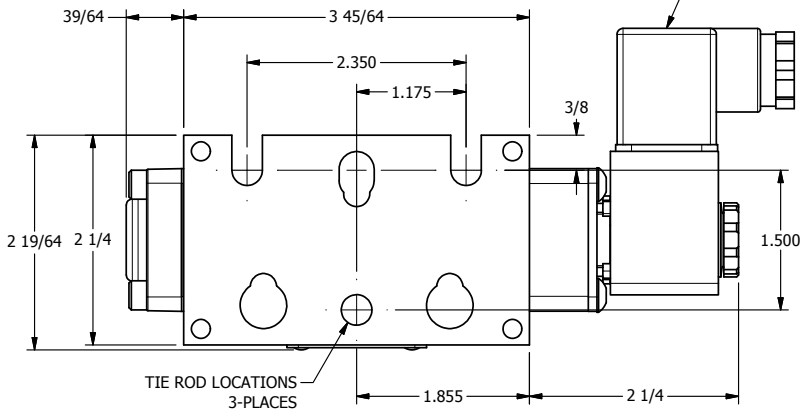

4 3 2 1

1/4" NPTF PORTS  
2-PLACES

3/8" CORD GRIP DIN CAP INCLUDED  
FORM A, ACC. TO EN 175301-803,  
ISO 4400

TIE ROD LOCATIONS  
3-PLACES

PORTS  
3-PLACES

4 3 2 1

**AAA**  
PRODUCTS  
INTERNATIONAL

**AAA PRODUCTS  
INTERNATIONAL**  
7114 Harry Hines Blvd  
Dallas, TX 75235

TITLE: 1/4" STACK, SNGL SOL, 2 POS,  
SPR RTRN, INTRINSICALLY SAFE,  
24VDC

DRAWING NO.:  
DIM\_EBSO2A

THE INFORMATION CONTAINED WITHIN THIS DOCUMENT IS PROPRIETARY TO AAA PRODUCTS AND MAY NOT BE DISCLOSED WITHOUT PRIOR WRITTEN CONSENT