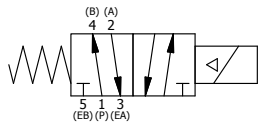

4 3 2 1

1/4" NPTF PORTS  
2-PLACES

3/8" CORD GRIP DIN CAP INCLUDED  
FORM A, ACC. TO EN 175301-803,  
ISO 4400

TIE ROD LOCATIONS  
3-PLACES

PORTS  
3-PLACES

4 3 2 1

**AAA**  
PRODUCTS  
INTERNATIONAL

**AAA PRODUCTS  
INTERNATIONAL**  
7114 Harry Hines Blvd  
Dallas, TX 75235

TITLE: 1/4" STACK, SNGL SOL, 2 POS,  
SPR RTRN, INTRINSICALLY SAFE,  
24VDC

DRAWING NO.:  
DIM\_EBSO2A

THE INFORMATION CONTAINED WITHIN THIS DOCUMENT IS PROPRIETARY TO AAA PRODUCTS AND MAY NOT BE DISCLOSED WITHOUT PRIOR WRITTEN CONSENT