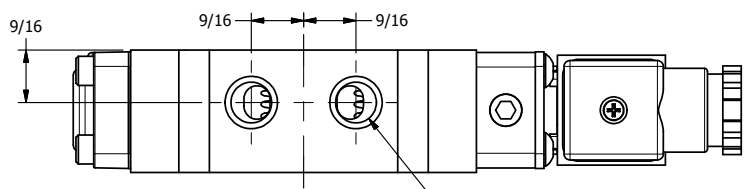

4 3 2 1

1/4" NPTF PORTS  
2-PLACES

3/8" CORD GRIP DIN CAP INCLUDED  
FORM A, ACC. TO EN 175301-803,  
ISO 4400

TIE ROD LOCATIONS  
3-PLACES

PORTS  
3-PLACES

4 3 2 1

**AAA**  
PRODUCTS  
INTERNATIONAL

**AAA PRODUCTS  
INTERNATIONAL**  
7114 Harry Hines Blvd  
Dallas, TX 75235

TITLE: 1/4" STACK, SNGL SOL, 2 POS,  
SPR RTRN, INTRINSICALLY SAFE,  
24VDC

DRAWING NO.:  
DIM\_EBSO2A

THE INFORMATION CONTAINED WITHIN THIS DOCUMENT IS PROPRIETARY TO AAA PRODUCTS AND MAY NOT BE DISCLOSED WITHOUT PRIOR WRITTEN CONSENT