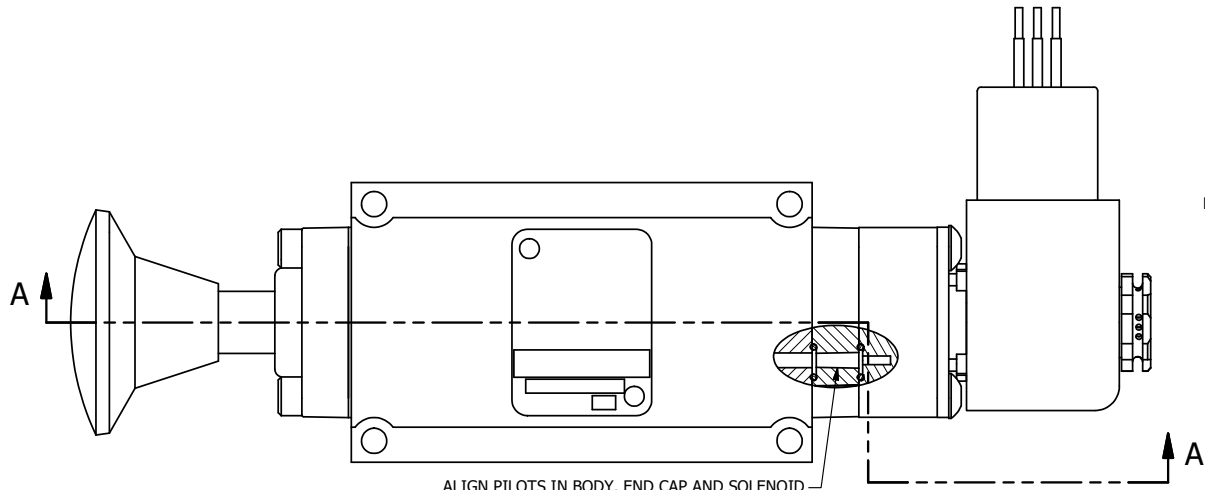

4

3

2

1

ALIGN PILOTS IN BODY, END CAP AND SOLENOID