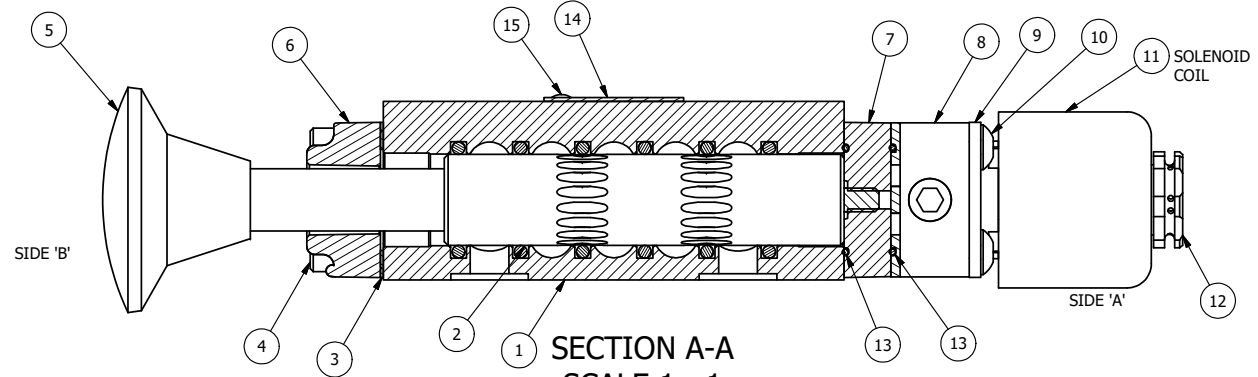

SECTION A-A
SCALE 1 : 1
VIEW FROM 3 PORT SIDE

FLG	QTY	PART NO	DESCRIPTION
15	2	V-212	SCREW, #2 X 3/16 DRIVE, TYPE U, OVAL HEAD, STAINLESS STEEL
14	1	AN-114	NAMEPLATE, BLANK, FOR VALVES WITH SPRINGS OR DETENTS
13	2	EMG3	GASKET - END MOUNT SOLENOID, BUNA-N, 1/4" & 3/8" VALVES
12	1	V-562	NUT, SOLENOID, SIDE EXHAUST
11	1	V-593-1	COIL - 120VAC EXP PROOF, 1/2" NPTF STAINLESS CONNECTION, NASS #0568 05.1-00/6874
10	4	V-601	SCREW, 10-24 X 1-1/2, BUTTON HEAD SOCKET CAP WITH MICROSPHERE ADHESIVE
9	1	SEC3-7	PLATE, RE-INFORCEMENT, SOLENOID, STAMPED, 304 STAINLESS
8	1	V-550-1	SOL OPER, END MOUNT, NON-LOCKING O/RIDE
7	1	AY-ESAK3	ASSY - NO DETENT, RTRN TO POS C, END MNT SOL W/PALM OVRD, 1/4" & 3/8" VALVES
6	1	PEC3-2	END CAP, PALM, 380 AL, 1/4" & 3/8" VALVE
5	1	V-71	KNOB, BLACK, PALM, (BRASS 5/16-18 INSERT), 1-13/16 DIA X 1-3/8 HEIGHT
4	4	V-38	SCREW, 10-24 X 3/4, SOCKET HEAD CAP
3	1	ECG3	GASKET - END CAP, 1/4" & 3/8" VALVE
2	6	V-39	O-RING, VITON, STD BODY, 1/4" & 3/8" VALVES
1	1	BP3-1E	BODY - SOLID, BUTTON BLEEDER, ANODIZED, 3/8" SUBPLATE VALVE

1. NOTES:
   1) ALWAYS GIVE VALVE MODEL AND PART NUMBER WHEN ORDERING PARTS.
   2) FOR DIFFERENT VOLTAGES OTHER THAN 120/60, REPLACE SOLENOID COIL WITH COIL LISTED IN TABLE BELOW.

COIL VOLTAGES	
PART NO	REPLACE COIL
ESAK3PXC 12VDC	V-593-2
ESAK3PXC 24VDC	V-593-3
ESAK3PXC 240/60	V-593-4

LIMITS ON DIMENSIONS UNLESS OTHERWISE SPECIFIED		2-PL DECIMAL ± .01 3-PL DECIMAL ± .005 FRACTIONAL ± 1/64 ANGULAR ± 1/2°		AAA PRODUCTS INTERNATIONAL 7114 Harry Hines Blvd Dallas, TX 75235
DRAWN: RMckenna		DATE: 3/27/2021		
SCALE: 1 : 1		SHEET: 1 OF 1		RELEASED: HWomack
TITLE: 3/8" SUBPLATE, SNGL SOL, 2 POS, SPR RTRN, EXPL PROOF, 120/60, SIDE VENT, PALM ASSIST		PART NO.: ESAK3PXC		REV.:

THE INFORMATION CONTAINED WITHIN THIS DOCUMENT IS PROPRIETARY TO AAA PRODUCTS AND MAY NOT BE DISCLOSED WITHOUT PRIOR WRITTEN CONSENT