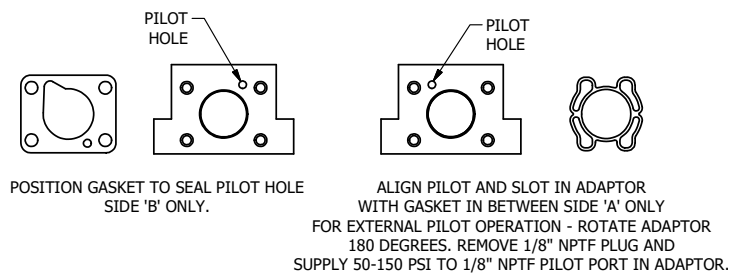

SECTION A-A
SCALE 1 : 1
VIEW FROM 3 PORT SIDE

FLG	QTY	PART NO	DESCRIPTION
15	2	V-212	SCREW, #2 X 3/16 DRIVE, TYPE U, OVAL HEAD, STAINLESS STEEL
14	1	AN-114	NAMEPLATE, BLANK, FOR VALVES WITH SPRINGS OR DETENTS
13	2	EMG3	GASKET - END MOUNT SOLENOID, BUNA-N, 1/4" & 3/8" VALVES
12	1	V-562	NUT, SOLENOID, SIDE EXHAUST
11	1	V-593-1	COIL - 120VAC EXP PROOF, 1/2" NPTF STAINLESS CONNECTION, NASS #0568 05.1-00/6874
10	4	V-601	SCREW, 10-24 X 1-1/2, BUTTON HEAD SOCKET CAP WITH MICROSPHERE ADHESIVE
9	1	SEC3-7	PLATE, RE-INFORCEMENT, SOLENOID, STAMPED, 304 STAINLESS
8	1	V-550-1	SOL OPER, END MOUNT, NON-LOCKING O/RIDE
7	1	AY-ESAK3	ASSY - NO DETENT, RTRN TO POS C, END MNT SOL W/PALM OVRD, 1/4" & 3/8" VALVES
6	1	PEC3-2	END CAP, PALM, 380 AL, 1/4" & 3/8" VALVE
5	1	V-71	KNOB, BLACK, PALM, (BRASS 5/16-18 INSERT), 1-13/16 DIA X 1-3/8 HEIGHT
4	4	V-38	SCREW, 10-24 X 3/4, SOCKET HEAD CAP
3	1	ECG3	GASKET - END CAP, 1/4" & 3/8" VALVE
2	6	V-39	O-RING, VITON, STD BODY, 1/4" & 3/8" VALVES
1	1	BP3-1E	BODY - SOLID, BUTTON BLEEDER, ANODIZED, 3/8" SUBPLATE VALVE

1. NOTES:
   1) ALWAYS GIVE VALVE MODEL AND PART NUMBER WHEN ORDERING PARTS.
   2) FOR DIFFERENT VOLTAGES OTHER THAN 120/60, REPLACE SOLENOID COIL WITH COIL LISTED IN TABLE BELOW.

COIL VOLTAGES	
PART NO	REPLACE COIL
ESAK3PXC 12VDC	V-593-2
ESAK3PXC 24VDC	V-593-3
ESAK3PXC 240/60	V-593-4

LIMITS ON DIMENSIONS UNLESS OTHERWISE SPECIFIED		2-PL DECIMAL ± .01 3-PL DECIMAL ± .005 FRACTIONAL ± 1/64 ANGULAR ± 1/2°		AAA PRODUCTS INTERNATIONAL 7114 Harry Hines Blvd Dallas, TX 75235
DRAWN: RMckenna		DATE: 3/27/2021		
SCALE: 1 : 1		SHEET: 1 OF 1		RELEASED: HWomack
TITLE: 3/8" SUBPLATE, SNGL SOL, 2 POS, SPR RTRN, EXPL PROOF, 120/60, SIDE VENT, PALM ASSIST		PART NO.: ESAK3PXC		REV.:

THE INFORMATION CONTAINED WITHIN THIS DOCUMENT IS PROPRIETARY TO AAA PRODUCTS AND MAY NOT BE DISCLOSED WITHOUT PRIOR WRITTEN CONSENT