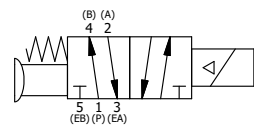

COIL VOLTAGES	
PART NO	REPLACE COIL
ESAK3PXC 12VDC	V-593-2
ESAK3PXC 24VDC	V-593-3
ESAK3PXC 240/60	V-593-4

LIMITS ON DIMENSIONS UNLESS OTHERWISE SPECIFIED		2-PL DECIMAL ± .01 3-PL DECIMAL ± .005 FRACTIONAL ± 1/64 ANGULAR ± 1/2°		AAA PRODUCTS INTERNATIONAL 7114 Harry Hines Blvd Dallas, TX 75235
DRAWN: RMckenna		DATE: 3/27/2021		
SCALE: 1 : 1		SHEET: 1 OF 1		RELEASED: HWomack
TITLE: 3/8" SUBPLATE, SNGL SOL, 2 POS, SPR RTRN, EXPL PROOF, 120/60, SIDE VENT, PALM ASSIST		PART NO.: ESAK3PXC		REV.:

THE INFORMATION CONTAINED WITHIN THIS DOCUMENT IS PROPRIETARY TO AAA PRODUCTS AND MAY NOT BE DISCLOSED WITHOUT PRIOR WRITTEN CONSENT