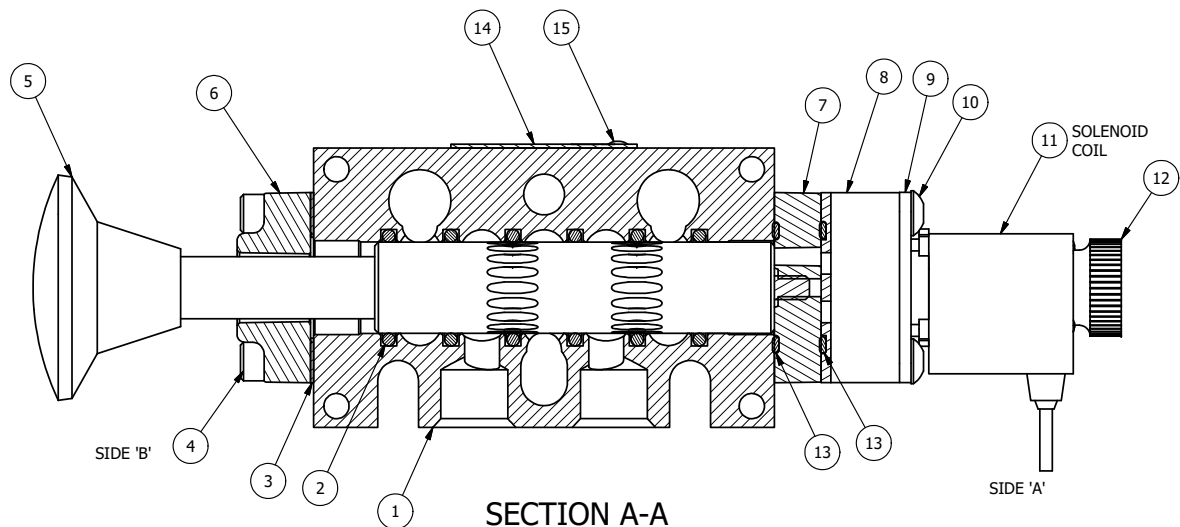

POSITION GASKET ON END OF VALVE TO SEAL PILOT HOLE SIDE 'B' ONLY

ALIGN PILOT AND SLOT IN ADAPTOR WITH GASKET IN BETWEEN SIDE 'A' ONLY FOR EXTERNAL PILOT OPERATION - ROTATE ADAPTOR 180 DEGREES. REMOVE 1/8" NPTF PLUG AND SUPPLY 50-150 PSI TO 1/8" NPTF PILOT PORT IN ADAPTOR.

NOTES:

- 1) ALWAYS GIVE VALVE MODEL AND PART NUMBER WHEN ORDERING PARTS.
- 2) FOR DIFFERENT VOLTAGES OTHER THAN 120/60, REPLACE SOLENOID COIL WITH COIL LISTED IN TABLE BELOW.

SECTION A-A  
SCALE 1 : 1

FLG	QTY	PART NO	DESCRIPTION
16	3	V-110	O-RING, BUNA-N, 70 DURO, AS-114, (REF 5/8 X 13/16 X 3/32), 1/4" SLEEVE, 1/2" SUB, STACK
15	2	V-212	SCREW, #2 X 3/16 DRIVE, TYPE U, OVAL HEAD, STAINLESS STEEL
14	1	AN-114	NAMEPLATE, BLANK, FOR VALVES WITH SPRINGS OR DETENTS
13	2	EMG3	GASKET - END MOUNT SOLENOID, BUNA-N, 1/4" & 3/8" VALVES
12	1	V-567W	E SERIES SINTERED BRONZE MUFFLER, DUST EXCLUDER, V-613 LOCK WASHER
11	1	V-569-1	SYSTEM 8 COIL 120 50/60.NASS # 0561 38.1 00/4984.
10	4	V-601	SCREW, 10-24 X 1-1/2, BUTTON HEAD SOCKET CAP WITH MICROSPHERE ADHESIVE
9	1	SEC3-7	PLATE, RE-INFORCEMENT, SOLENOID, STAMPED, 304 STAINLESS
8	1	V-550-1	SOL OPER, END MOUNT, NON-LOCKING O/RIDE
7	1	AY-ESAK3	ASSY - NO DETENT, RTRN TO POS C, END MNT SOL W/PALM OVRD, 1/4" & 3/8" VALVES
6	1	PEC3-2	END CAP, PALM, 380 AL, 1/4" & 3/8" VALVE
5	1	V-71	KNOB, BLACK, PALM, (BRASS 5/16-18 INSERT), 1-13/16 DIA X 1-3/8 HEIGHT
4	4	V-38	SCREW, 10-24 X 3/4, SOCKET HEAD CAP
3	1	ECG3	GASKET - END CAP, 1/4" & 3/8" VALVE
2	6	V-39	O-RING, VITON, STD BODY, 1/4" & 3/8" VALVES
1	1	B3-10E	FINISHED - SOLID BODY, UPPER PILOTS, 3/8" STACKING VALVE

LIMITS ON DIMENSIONS  
UNLESS OTHERWISE SPECIFIED  
2-PL DECIMAL ± .01  
3-PL DECIMAL ± .005  
FRACTIONAL ± 1/64  
ANGULAR ± 1/2°

DRAWN: RMckenna DATE: 3/27/2021  
SCALE: 1 : 1 SHEET: 1 OF 1

CHECKED: KWaite DATE: 3/27/2021  
RELEASED: HWomack DATE: 3/27/2021