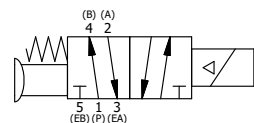

TITLE:
3/8" STACK, SNGL SOL, 2 POS,
SPR RTRN, FLYING LEAD, 120/60,
EXCLDR, PALM ASSIST

PART NO.:
EBSAK3ML
REV.: