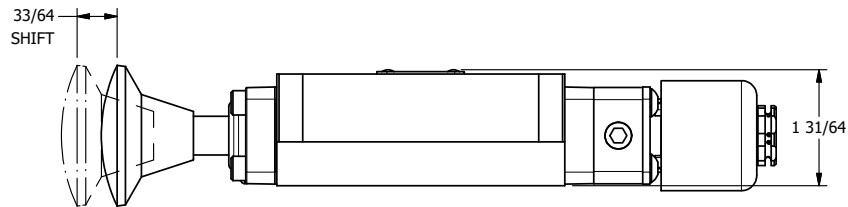

4

3

2

1

**AAA**  
PRODUCTS  
INTERNATIONAL

**AAA PRODUCTS  
INTERNATIONAL**  
7114 Harry Hines Blvd  
Dallas, TX 75235

TITLE 3/8" SUBPLATE, DBL SOL, 2 POS,  
SPR RTRN, EXPL PROOF,  
SIDE VENT, PALM ASSIST

DRAWING NO.:  
DIM\_ESAK3PXC