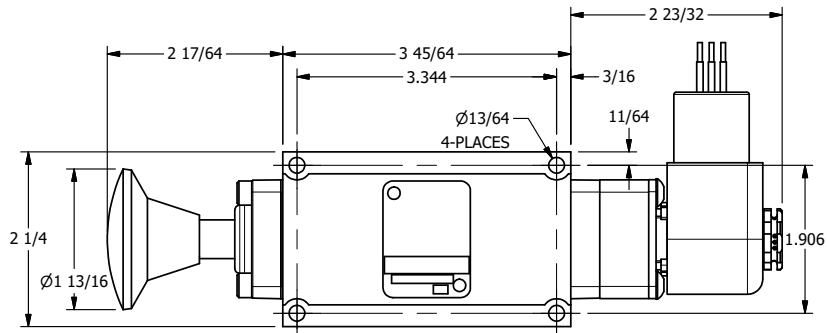

4

3

2

1

**AAA**  
PRODUCTS  
INTERNATIONAL

**AAA PRODUCTS  
INTERNATIONAL**  
7114 Harry Hines Blvd  
Dallas, TX 75235

TITLE 3/8" SUBPLATE, DBL SOL, 2 POS,  
SPR RTRN, EXPL PROOF,  
SIDE VENT, PALM ASSIST

DRAWING NO.:  
DIM\_ESAK3PXC