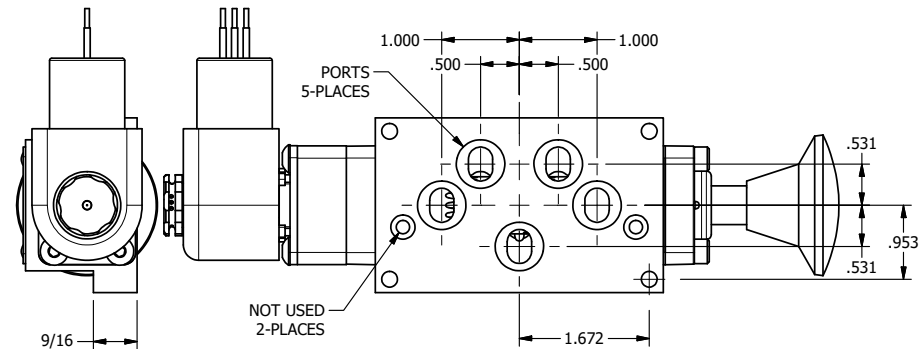

4

3

2

1

**AAA**  
PRODUCTS  
INTERNATIONAL

**AAA PRODUCTS  
INTERNATIONAL**  
7114 Harry Hines Blvd  
Dallas, TX 75235

TITLE 3/8" SUBPLATE, DBL SOL, 2 POS,  
SPR RTRN, EXPL PROOF,  
SIDE VENT, PALM ASSIST

DRAWING NO.:  
DIM\_ESAK3PXC