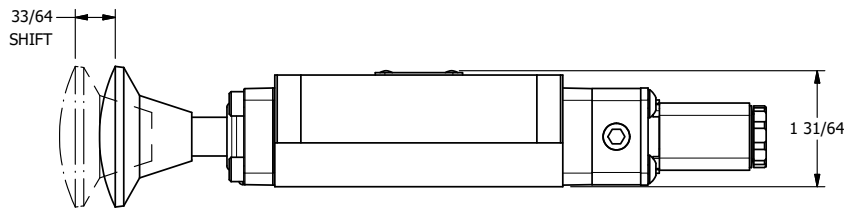

4

3

2

1

11mm/INDUSTRIAL TYPE B  
DIN 43650 STYLE

**AAA**  
PRODUCTS  
INTERNATIONAL

**AAA PRODUCTS  
INTERNATIONAL**  
7114 Harry Hines Blvd  
Dallas, TX 75235

TITLE  $3/8$ " SUBPLATE, DBL SOL, 2 POS,  
SPR RTRN,  
LCKNG OVRD, PALM ASSIST

DRAWING NO.:  
DIM\_ESAK3PO

4

3

2

1

THE INFORMATION CONTAINED WITHIN THIS DOCUMENT IS PROPRIETARY TO AAA PRODUCTS AND MAY NOT BE DISCLOSED WITHOUT PRIOR WRITTEN CONSENT