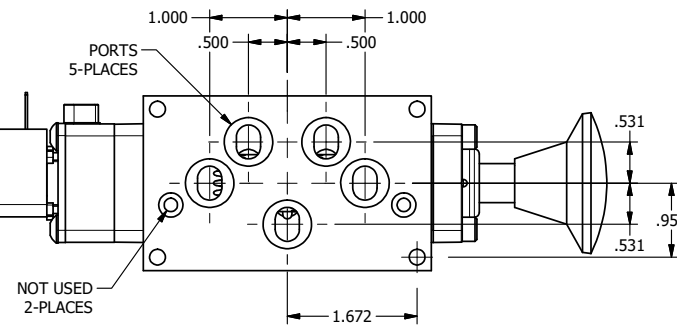

4

3

2

1

11mm/INDUSTRIAL TYPE B  
DIN 43650 STYLE

**AAA**  
PRODUCTS  
INTERNATIONAL

**AAA PRODUCTS  
INTERNATIONAL**  
7114 Harry Hines Blvd  
Dallas, TX 75235

TITLE  $3/8$ " SUBPLATE, DBL SOL, 2 POS,  
SPR RTRN,  
LCKNG OVRD, PALM ASSIST

DRAWING NO.:  
DIM\_ESAK3PO

4

3

2

1

THE INFORMATION CONTAINED WITHIN THIS DOCUMENT IS PROPRIETARY TO AAA PRODUCTS AND MAY NOT BE DISCLOSED WITHOUT PRIOR WRITTEN CONSENT