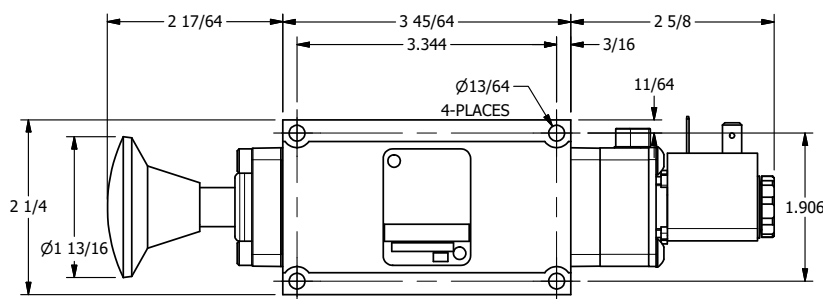

4

3

2

1

11mm/INDUSTRIAL TYPE B  
DIN 43650 STYLE

**AAA**  
PRODUCTS  
INTERNATIONAL

**AAA PRODUCTS  
INTERNATIONAL**  
7114 Harry Hines Blvd  
Dallas, TX 75235

TITLE  $3/8$ " SUBPLATE, DBL SOL, 2 POS,  
SPR RTRN,  
LCKNG OVRD, PALM ASSIST

DRAWING NO.:  
DIM\_ESAK3PO

4

3

2

1

THE INFORMATION CONTAINED WITHIN THIS DOCUMENT IS PROPRIETARY TO AAA PRODUCTS AND MAY NOT BE DISCLOSED WITHOUT PRIOR WRITTEN CONSENT