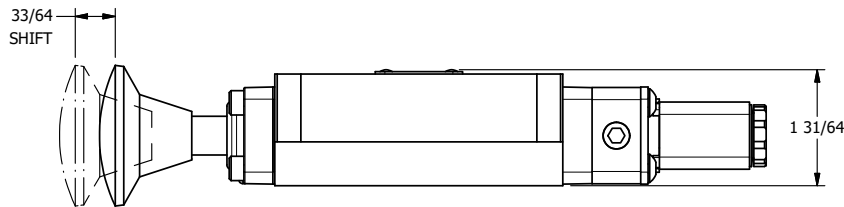

4

3

2

1

**AAA**  
PRODUCTS  
INTERNATIONAL

**AAA PRODUCTS  
INTERNATIONAL**  
7114 Harry Hines Blvd  
Dallas, TX 75235

TITLE:  $3/8$ " SUBPLATE, DBL SOL, 2 POS,  
SPR RTRN, FLYING LEAD,  
PALM ASSIST

DRAWING NO.:  
DIM\_ESAK3PM