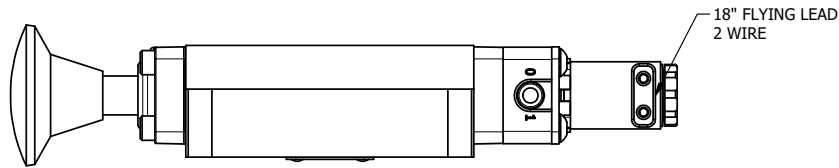

4

3

2

1

**AAA**  
PRODUCTS  
INTERNATIONAL

**AAA PRODUCTS  
INTERNATIONAL**  
7114 Harry Hines Blvd  
Dallas, TX 75235

TITLE:  $3/8$ " SUBPLATE, DBL SOL, 2 POS,  
SPR RTRN, FLYING LEAD,  
PALM ASSIST

DRAWING NO.:  
DIM\_ESAK3PM