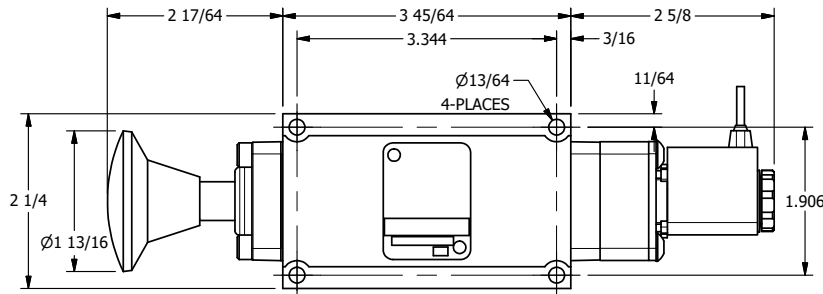

4

3

2

1

**AAA**  
PRODUCTS  
INTERNATIONAL

**AAA PRODUCTS  
INTERNATIONAL**  
7114 Harry Hines Blvd  
Dallas, TX 75235

TITLE:  $3/8$ " SUBPLATE, DBL SOL, 2 POS,  
SPR RTRN, FLYING LEAD,  
PALM ASSIST

DRAWING NO.:  
DIM\_ESAK3PM