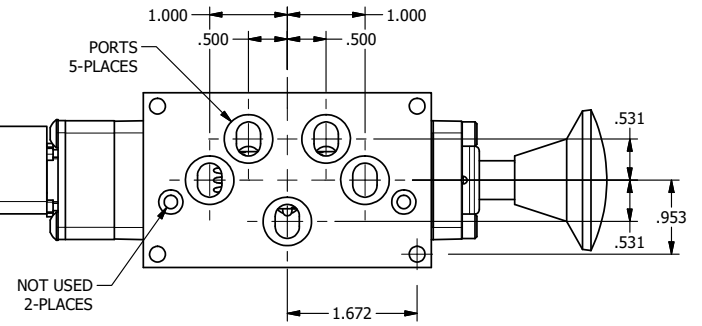

4

3

2

1

**AAA**  
PRODUCTS  
INTERNATIONAL

**AAA PRODUCTS  
INTERNATIONAL**  
7114 Harry Hines Blvd  
Dallas, TX 75235

TITLE:  $3/8$ " SUBPLATE, DBL SOL, 2 POS,  
SPR RTRN, FLYING LEAD,  
PALM ASSIST

DRAWING NO.:  
DIM\_ESAK3PM