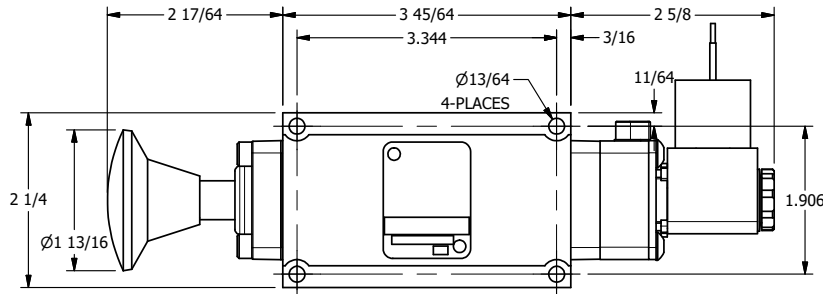

4

3

2

1

AAA
PRODUCTS
INTERNATIONAL

**AAA PRODUCTS
INTERNATIONAL**
7114 Harry Hines Blvd
Dallas, TX 75235

TITLE: 3/8" SUBPLATE, DBL SOL, 2 POS,
SPR RTRN, MOLD-OVER,
LCKNG OVRD, PALM ASSIST

DRAWING NO.:
DIM_ESAK3PJ0