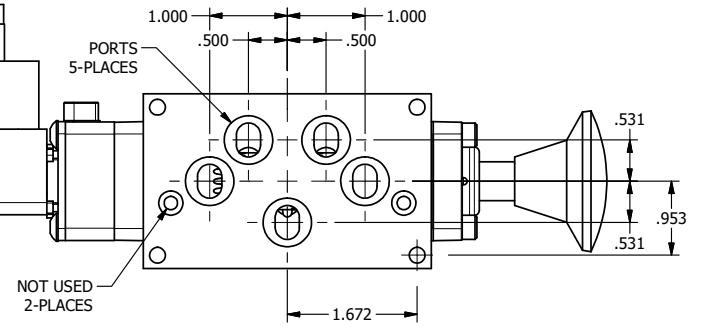

4

3

2

1

AAA
PRODUCTS
INTERNATIONAL

**AAA PRODUCTS
INTERNATIONAL**
7114 Harry Hines Blvd
Dallas, TX 75235

TITLE: 3/8" SUBPLATE, DBL SOL, 2 POS,
SPR RTRN, MOLD-OVER,
LCKNG OVRD, PALM ASSIST

DRAWING NO.:
DIM_ESAK3PJ0