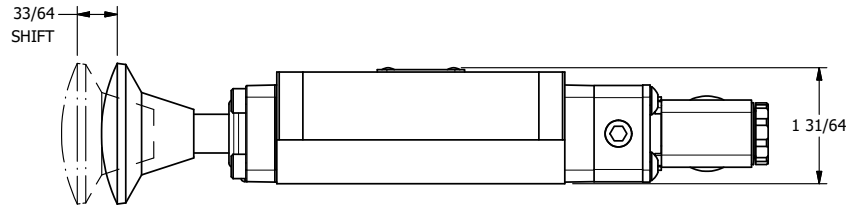

4

3

2

1

AAA
PRODUCTS
INTERNATIONAL

**AAA PRODUCTS
INTERNATIONAL**
7114 Harry Hines Blvd
Dallas, TX 75235

TITLE: 3/8" SUBPLATE, DBL SOL, 2 POS,
SPR RTRN, MOLD-OVER,
LCKNG OVRD, PALM ASSIST

DRAWING NO.:
DIM_ESAK3PJ0