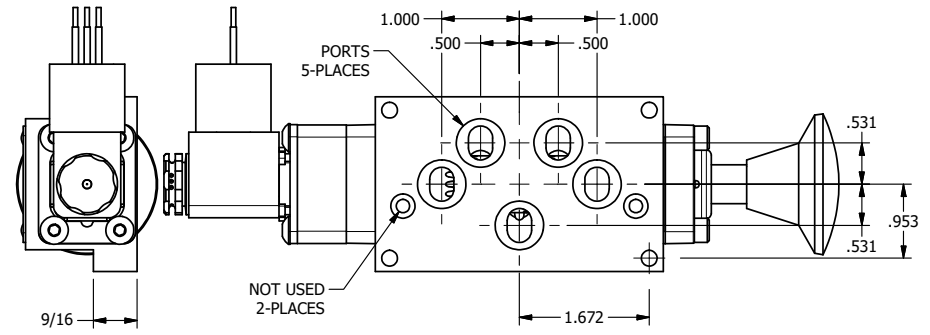

4

3

2

1

AAA
PRODUCTS
INTERNATIONAL

**AAA PRODUCTS
INTERNATIONAL**
7114 Harry Hines Blvd
Dallas, TX 75235

TITLE 3/8" SUBPLATE, DBL SOL, 2 POS,
SPR RTRN, MOLD-OVER,
SIDE VENT, PALM ASSIST

DRAWING NO.:
DIM_ESAK3PJC