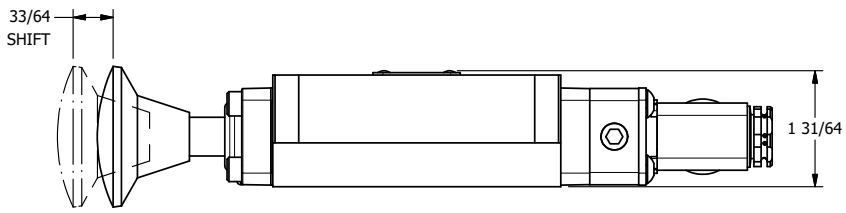

4

3

2

1

AAA
PRODUCTS
INTERNATIONAL

**AAA PRODUCTS
INTERNATIONAL**
7114 Harry Hines Blvd
Dallas, TX 75235

TITLE 3/8" SUBPLATE, DBL SOL, 2 POS,
SPR RTRN, MOLD-OVER,
SIDE VENT, PALM ASSIST

DRAWING NO.:
DIM_ESAK3PJC