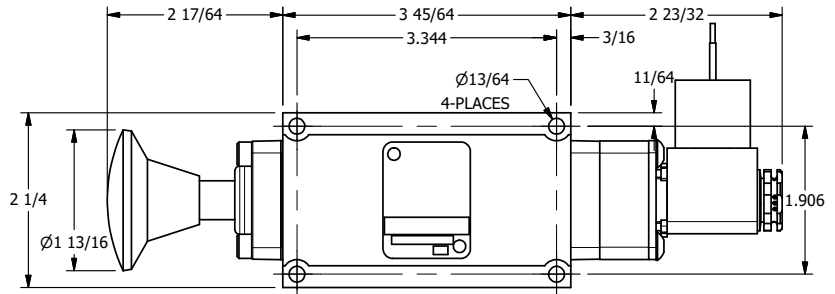

4

3

2

1

AAA
PRODUCTS
INTERNATIONAL

**AAA PRODUCTS
INTERNATIONAL**
7114 Harry Hines Blvd
Dallas, TX 75235

TITLE 3/8" SUBPLATE, DBL SOL, 2 POS,
SPR RTRN, MOLD-OVER,
SIDE VENT, PALM ASSIST

DRAWING NO.:
DIM_ESAK3PJC