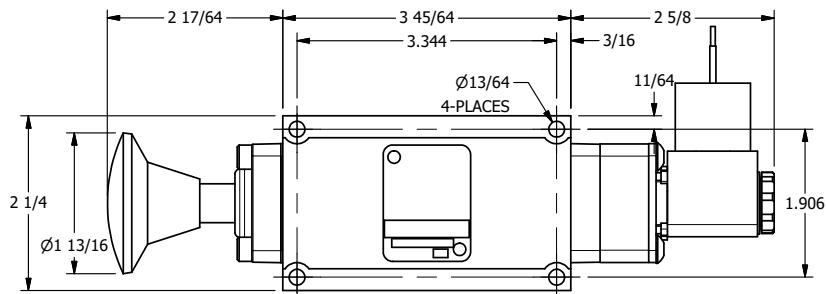

4

3

2

1

**AAA PRODUCTS
INTERNATIONAL**
7114 Harry Hines Blvd
Dallas, TX 75235

TITLE: 3/8" SUBPLATE, DBL SOL, 2 POS,
SPR RTRN, MOLD-OVER,
PALM ASSIST

DRAWING NO.:

DIM_ESAK3PJ