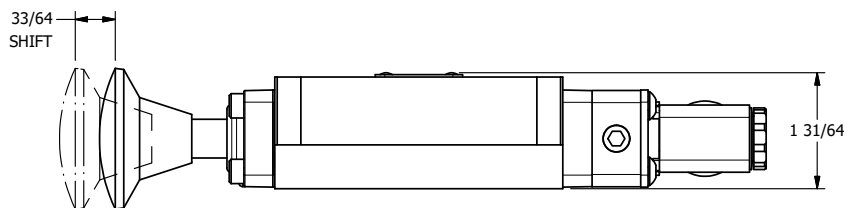

4

3

2

1

**AAA PRODUCTS
INTERNATIONAL**
7114 Harry Hines Blvd
Dallas, TX 75235

TITLE: 3/8" SUBPLATE, DBL SOL, 2 POS,
SPR RTRN, MOLD-OVER,
PALM ASSIST

DRAWING NO.:

DIM_ESAK3PJ