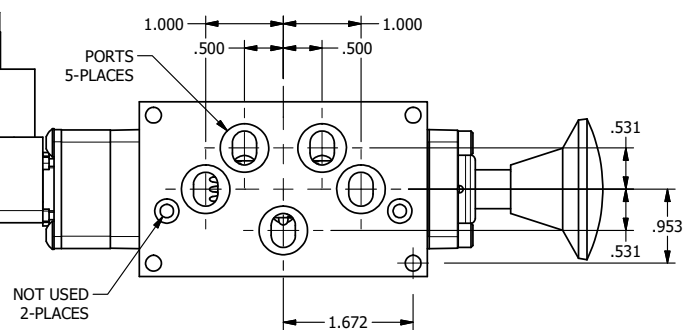

4

3

2

1

**AAA PRODUCTS
INTERNATIONAL**
7114 Harry Hines Blvd
Dallas, TX 75235

TITLE: 3/8" SUBPLATE, DBL SOL, 2 POS,
SPR RTRN, MOLD-OVER,
PALM ASSIST

DRAWING NO.:

DIM_ESAK3PJ