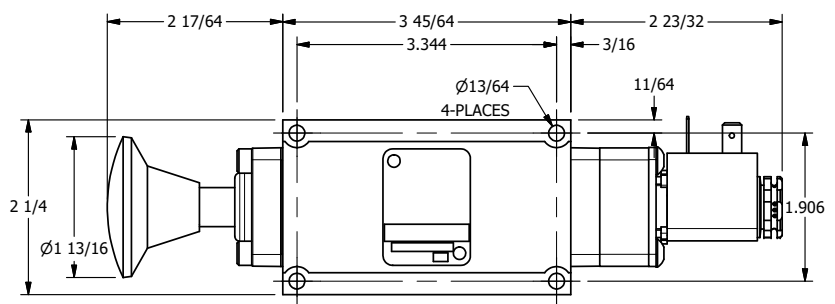

4

3

2

1

AAA
PRODUCTS
INTERNATIONAL

**AAA PRODUCTS
INTERNATIONAL**
7114 Harry Hines Blvd
Dallas, TX 75235

TITLE: 3/8" SUBPLATE, DBL SOL, 2 POS,
SPR RTRN,
SIDE VENT, PALM ASSIST

DRAWING NO.:
DIM_ESAK3PC