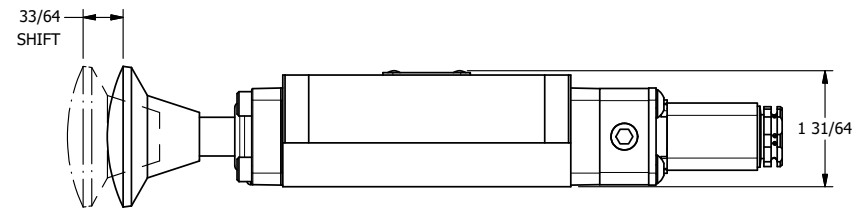

4

3

2

1

AAA
PRODUCTS
INTERNATIONAL

**AAA PRODUCTS
INTERNATIONAL**
7114 Harry Hines Blvd
Dallas, TX 75235

TITLE: 3/8" SUBPLATE, DBL SOL, 2 POS,
SPR RTRN,
SIDE VENT, PALM ASSIST

DRAWING NO.:
DIM_ESAK3PC