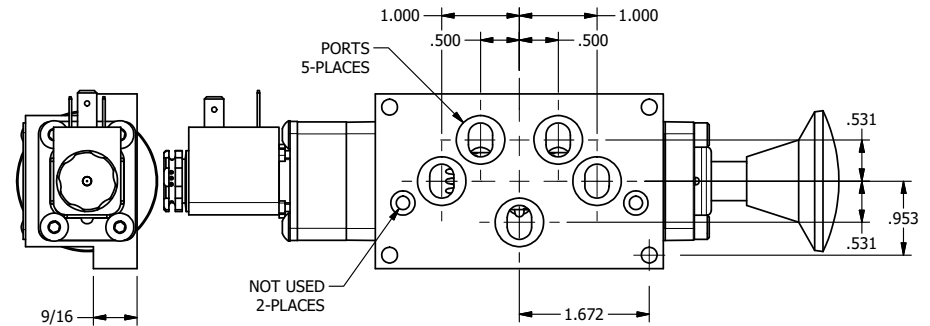

4

3

2

1

AAA
PRODUCTS
INTERNATIONAL

**AAA PRODUCTS
INTERNATIONAL**
7114 Harry Hines Blvd
Dallas, TX 75235

TITLE: 3/8" SUBPLATE, DBL SOL, 2 POS,
SPR RTRN,
SIDE VENT, PALM ASSIST

DRAWING NO.:
DIM_ESAK3PC