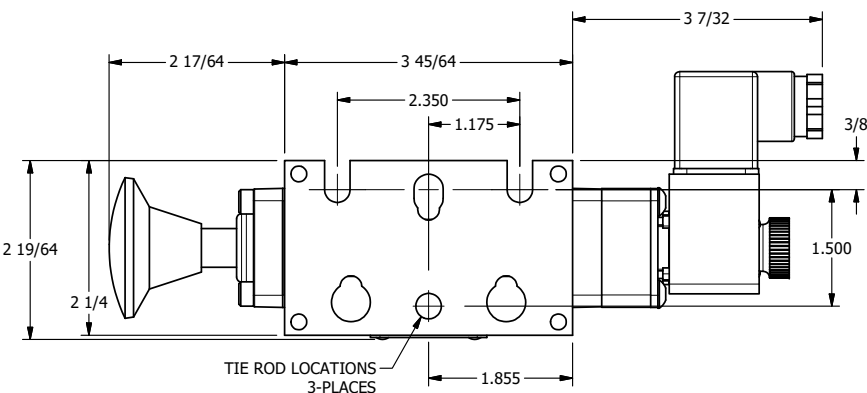

4

3

2

1

3/8" NPTF PORTS  
2-PLACES

TIE ROD LOCATIONS  
3-PLACES

PORTS  
3-PLACES

Ø1 13/16

33/64  
SHIFT

15/16

**AAA**  
PRODUCTS  
INTERNATIONAL

**AAA PRODUCTS  
INTERNATIONAL**  
7114 Harry Hines Blvd  
Dallas, TX 75235

TITLE: 3/8" STACK, DBL SOL, 2 POS,  
SPR RTRN, INTR SAFE,  
EXCLDR, PALM ASSIST