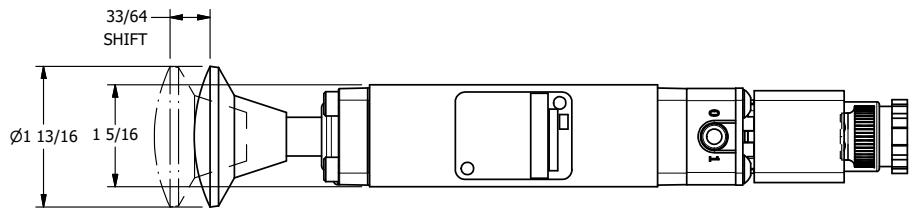

4

3

2

1

3/8" NPTF PORTS  
2-PLACES

TIE ROD LOCATIONS  
3-PLACES

PORTS  
3-PLACES

Ø1 13/16

33/64  
SHIFT

15/16

**AAA**  
PRODUCTS  
INTERNATIONAL

**AAA PRODUCTS  
INTERNATIONAL**  
7114 Harry Hines Blvd  
Dallas, TX 75235

TITLE: 3/8" STACK, DBL SOL, 2 POS,  
SPR RTRN, INTR SAFE,  
EXCLDR, PALM ASSIST