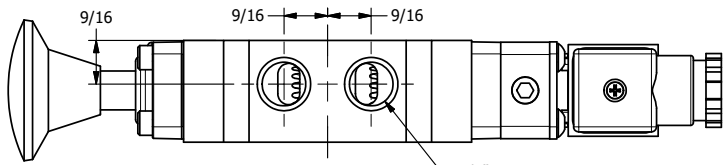

4

3

2

1

3/8" NPTF PORTS  
2-PLACES

TIE ROD LOCATIONS  
3-PLACES

PORTS  
3-PLACES

Ø1 13/16

33/64  
SHIFT

15/16

**AAA**  
PRODUCTS  
INTERNATIONAL

**AAA PRODUCTS  
INTERNATIONAL**  
7114 Harry Hines Blvd  
Dallas, TX 75235

TITLE: 3/8" STACK, DBL SOL, 2 POS,  
SPR RTRN, INTR SAFE,  
EXCLDR, PALM ASSIST