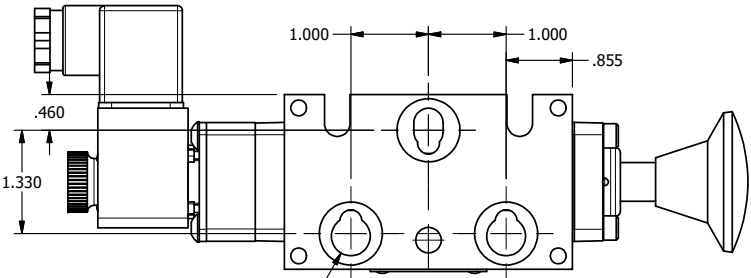

4

3

2

1

3/8" NPTF PORTS  
2-PLACES

TIE ROD LOCATIONS  
3-PLACES

PORTS  
3-PLACES

Ø1 13/16

33/64  
SHIFT

15/16

**AAA**  
PRODUCTS  
INTERNATIONAL

**AAA PRODUCTS  
INTERNATIONAL**  
7114 Harry Hines Blvd  
Dallas, TX 75235

TITLE: 3/8" STACK, DBL SOL, 2 POS,  
SPR RTRN, INTR SAFE,  
EXCLDR, PALM ASSIST