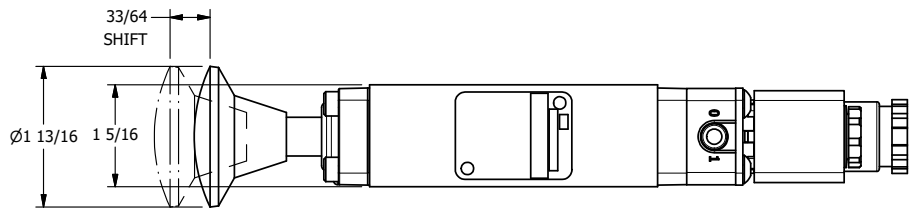

4

3

2

1

3/8" NPTF PORTS
2-PLACES

TIE ROD LOCATIONS
3-PLACES

PORTS
3-PLACES

AAA
PRODUCTS
INTERNATIONAL

**AAA PRODUCTS
INTERNATIONAL**
7114 Harry Hines Blvd
Dallas, TX 75235

TITLE: 3/8" STACK, DBL SOL, 2 POS,
SPR RTRN, INTR SAFE,
PALM ASSIST

DRAWING NO.:
DIM_EBSAK3A

4

3

2

1

THE INFORMATION CONTAINED WITHIN THIS DOCUMENT IS PROPRIETARY TO AAA PRODUCTS AND MAY NOT BE DISCLOSED WITHOUT PRIOR WRITTEN CONSENT