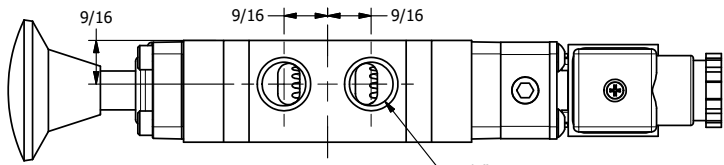

4

3

2

1

3/8" NPTF PORTS
2-PLACES

TIE ROD LOCATIONS
3-PLACES

PORTS
3-PLACES

AAA
PRODUCTS
INTERNATIONAL

**AAA PRODUCTS
INTERNATIONAL**
7114 Harry Hines Blvd
Dallas, TX 75235

TITLE: 3/8" STACK, DBL SOL, 2 POS,
SPR RTRN, INTR SAFE,
PALM ASSIST

DRAWING NO.:
DIM_EBSAK3A

4

3

2

1

THE INFORMATION CONTAINED WITHIN THIS DOCUMENT IS PROPRIETARY TO AAA PRODUCTS AND MAY NOT BE DISCLOSED WITHOUT PRIOR WRITTEN CONSENT