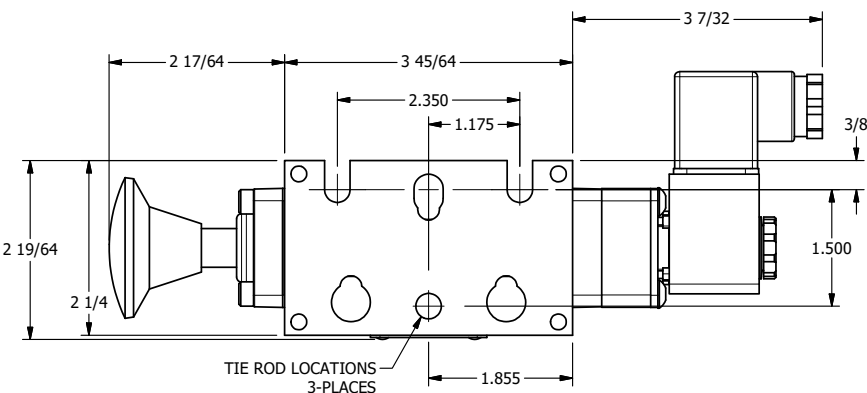

4

3

2

1

3/8" NPTF PORTS
2-PLACES

TIE ROD LOCATIONS
3-PLACES

PORTS
3-PLACES

AAA
PRODUCTS
INTERNATIONAL

**AAA PRODUCTS
INTERNATIONAL**
7114 Harry Hines Blvd
Dallas, TX 75235

TITLE: 3/8" STACK, DBL SOL, 2 POS,
SPR RTRN, INTR SAFE,
PALM ASSIST

DRAWING NO.:
DIM_EBSAK3A

4

3

2

1

THE INFORMATION CONTAINED WITHIN THIS DOCUMENT IS PROPRIETARY TO AAA PRODUCTS AND MAY NOT BE DISCLOSED WITHOUT PRIOR WRITTEN CONSENT