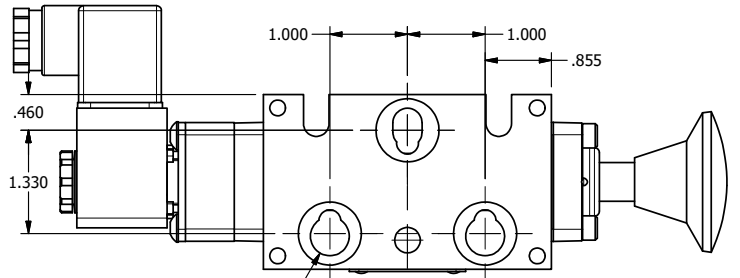

4

3

2

1

3/8" NPTF PORTS
2-PLACES

TIE ROD LOCATIONS
3-PLACES

PORTS
3-PLACES

AAA
PRODUCTS
INTERNATIONAL

**AAA PRODUCTS
INTERNATIONAL**
7114 Harry Hines Blvd
Dallas, TX 75235

TITLE: 3/8" STACK, DBL SOL, 2 POS,
SPR RTRN, INTR SAFE,
PALM ASSIST

DRAWING NO.:
DIM_EBSAK3A

4

3

2

1

THE INFORMATION CONTAINED WITHIN THIS DOCUMENT IS PROPRIETARY TO AAA PRODUCTS AND MAY NOT BE DISCLOSED WITHOUT PRIOR WRITTEN CONSENT