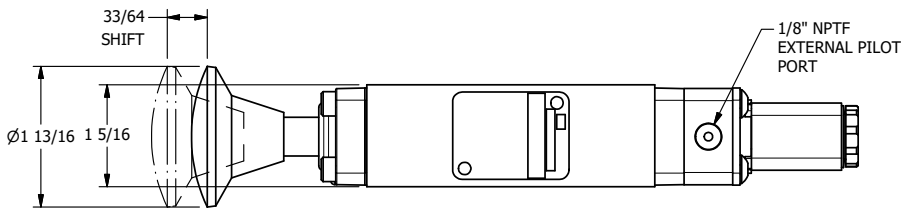

4

3

2

1

TITLE: 1/4" STACK, DBL SOL, 2 POS,
SPR RTRN, PALM ASSIST
PALM ASST, EXT PILOT

DRAWING NO.:
DIM_EBSAK2Z

4

3