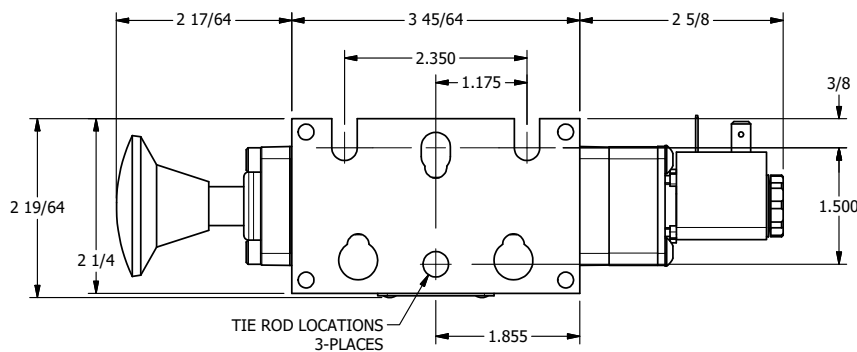

4

3

2

1

TITLE: 1/4" STACK, DBL SOL, 2 POS,
SPR RTRN, PALM ASSIST
PALM ASST, EXT PILOT

DRAWING NO.:
DIM_EBSAK2Z

4

3