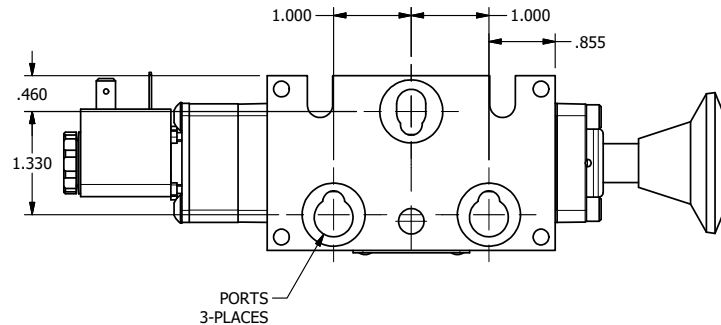

4

3

2

1

TITLE: 1/4" STACK, DBL SOL, 2 POS,
SPR RTRN, PALM ASSIST
PALM ASST, EXT PILOT

DRAWING NO.:
DIM_EBSAK2Z

4

3